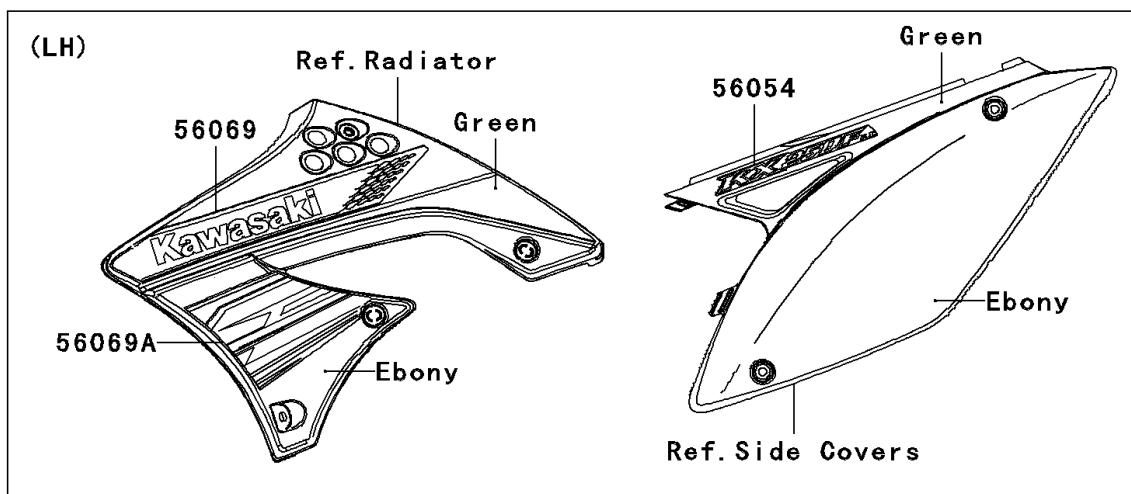

2012 KX™250F PARTS DIAGRAM

Decals

F2861

2012 KX™250F PARTS LIST

Decals

ITEM NAME	PART NUMBER	QUANTITY
MARK,KX250F F.I. (Ref # 56054)	56054-0842	1
PATTERN,SHROUD,UPP,LH (Ref # 56069)	56069-1567	1
PATTERN,SHROUD,LWR,LH (Ref # 56069A)	56069-1568	1
PATTERN,SHROUD,UPP,RH (Ref # 56069B)	56069-1570	1
PATTERN,SHROUD,LWR,RH (Ref # 56069C)	56069-1571	1
PATTERN,NUMBER PLATE (Ref # 56069D)	56069-1573	1