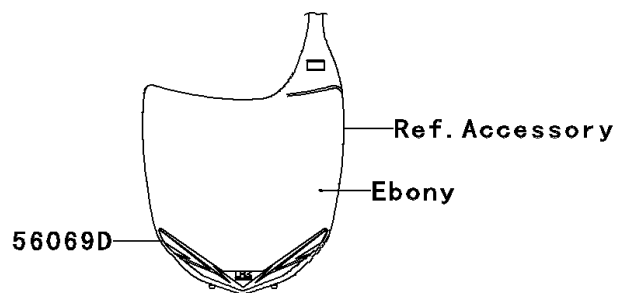

2012 KX™250F PARTS DIAGRAM

Decals

F2861

2012 KX™250F PARTS LIST

Decals

ITEM NAME	PART NUMBER	QUANTITY
MARK,KX250F F.I. (Ref # 56054)	56054-0842	1
PATTERN,SHROUD,UPP,LH (Ref # 56069)	56069-1567	1
PATTERN,SHROUD,LWR,LH (Ref # 56069A)	56069-1568	1
PATTERN,SHROUD,UPP,RH (Ref # 56069B)	56069-1570	1
PATTERN,SHROUD,LWR,RH (Ref # 56069C)	56069-1571	1
PATTERN,NUMBER PLATE (Ref # 56069D)	56069-1573	1