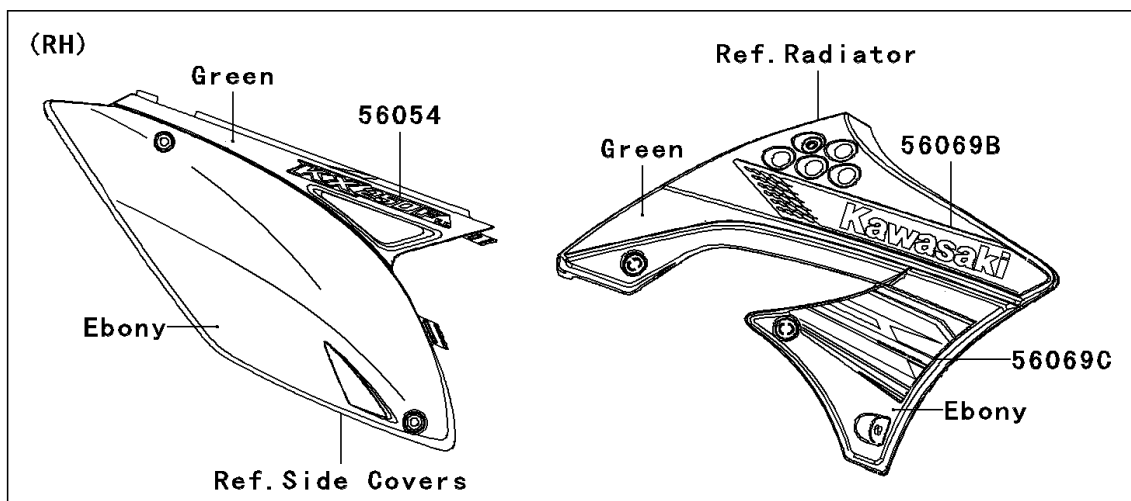

2012 KX™250F PARTS DIAGRAM

Decals

F2861

2012 KX™250F PARTS LIST

Decals

ITEM NAME	PART NUMBER	QUANTITY
MARK,KX250F F.I. (Ref # 56054)	56054-0842	1
PATTERN,SHROUD,UPP,LH (Ref # 56069)	56069-1567	1
PATTERN,SHROUD,LWR,LH (Ref # 56069A)	56069-1568	1
PATTERN,SHROUD,UPP,RH (Ref # 56069B)	56069-1570	1
PATTERN,SHROUD,LWR,RH (Ref # 56069C)	56069-1571	1
PATTERN,NUMBER PLATE (Ref # 56069D)	56069-1573	1