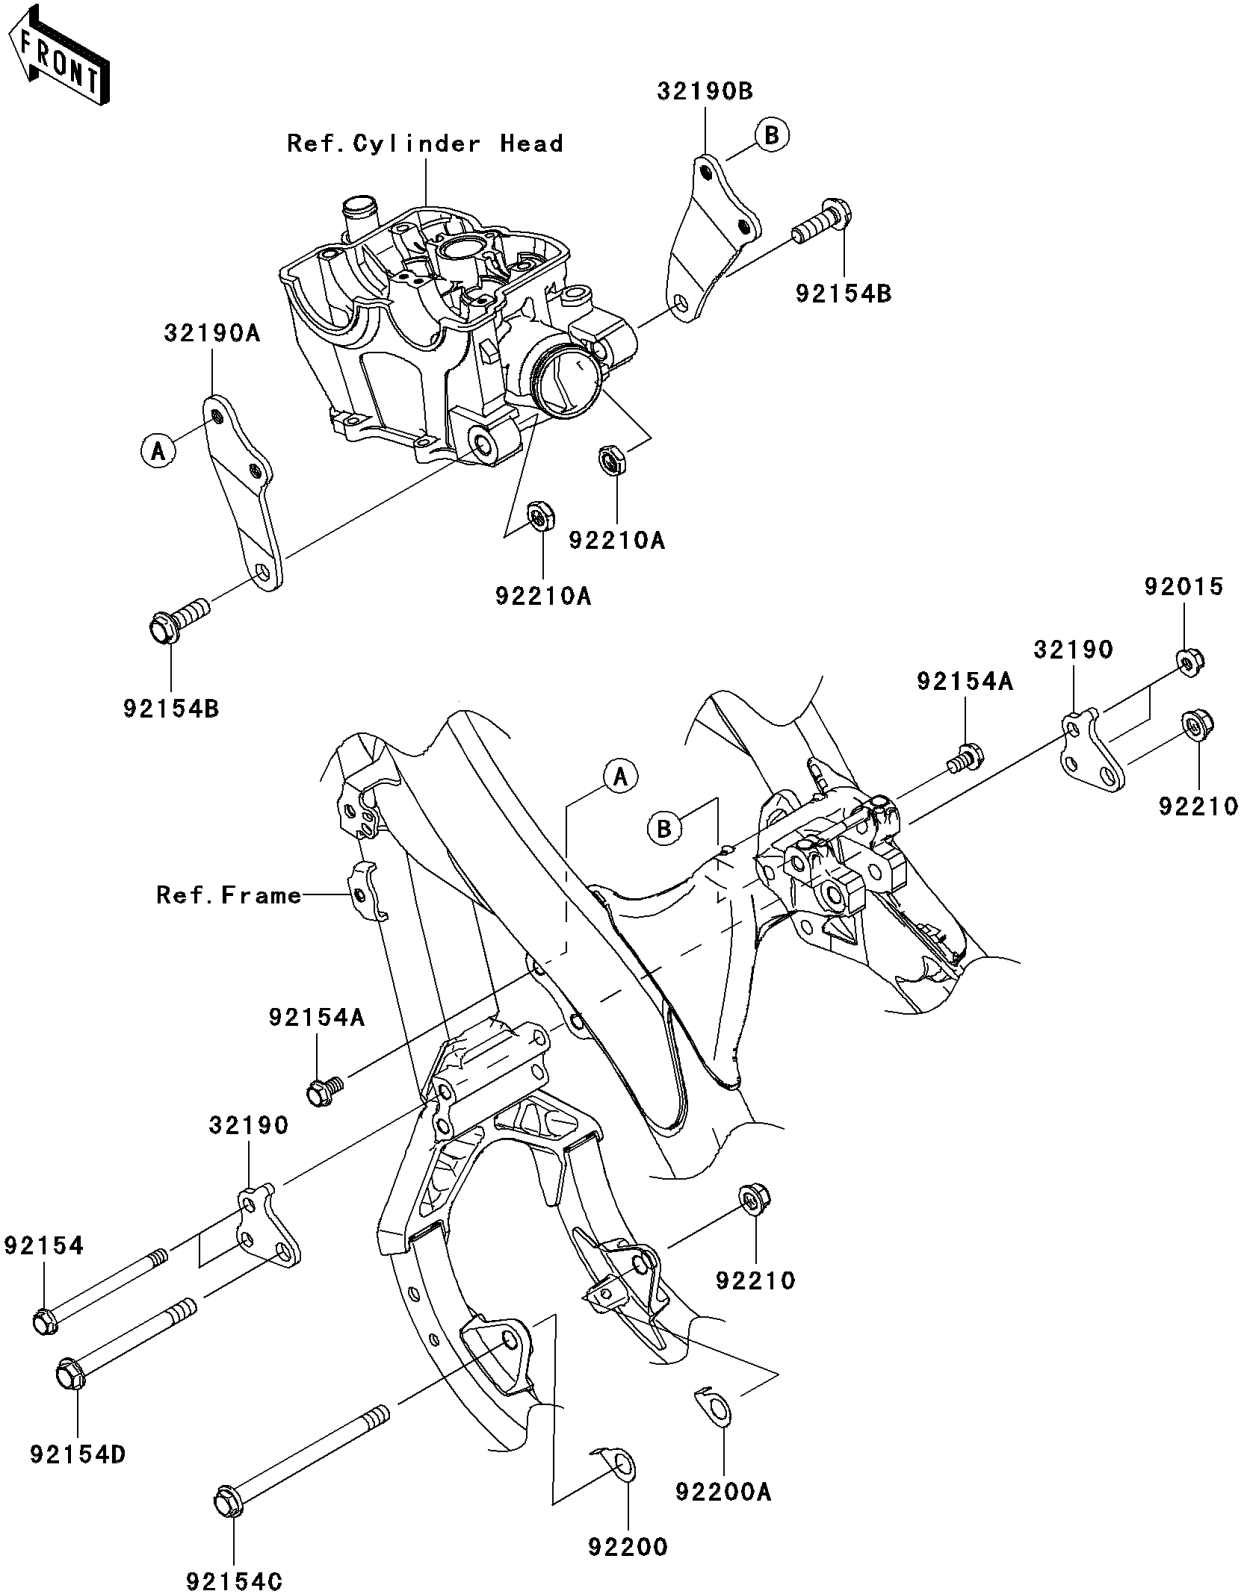

## 2012 KX™250F PARTS DIAGRAM

Engine Mount

F2122

## 2012 KX™250F PARTS LIST

Engine Mount

ITEM NAME	PART NUMBER	QUANTITY
BRACKET-ENGINE,FR (Ref # 32190)	32190-0461	1
BRACKET-ENGINE,UPP,LH (Ref # 32190A)	32190-0477	1
BRACKET-ENGINE,UPP,RH (Ref # 32190B)	32190-0478	1
NUT,8MM (Ref # 92015)	92015-1432	1
BOLT,FLANGED,8X98 (Ref # 92154)	92154-0378	1
BOLT,FLANGED,8X14 (Ref # 92154A)	92154-0380	1
BOLT,FLANGED,10X32 (Ref # 92154B)	92154-0381	1
BOLT,FLANGED,10X130 (Ref # 92154C)	92154-0517	1
BOLT,FLANGED,10X100 (Ref # 92154D)	92154-0518	1
WASHER,LWR ENGINE,LH (Ref # 92200)	92200-0798	1
WASHER,LWR ENGINE,RH (Ref # 92200A)	92200-0799	1
NUT,LOCK,FLANGED,10MM (Ref # 92210)	92210-1080	1
NUT,LOCK,10MM (Ref # 92210A)	92210-1184	1