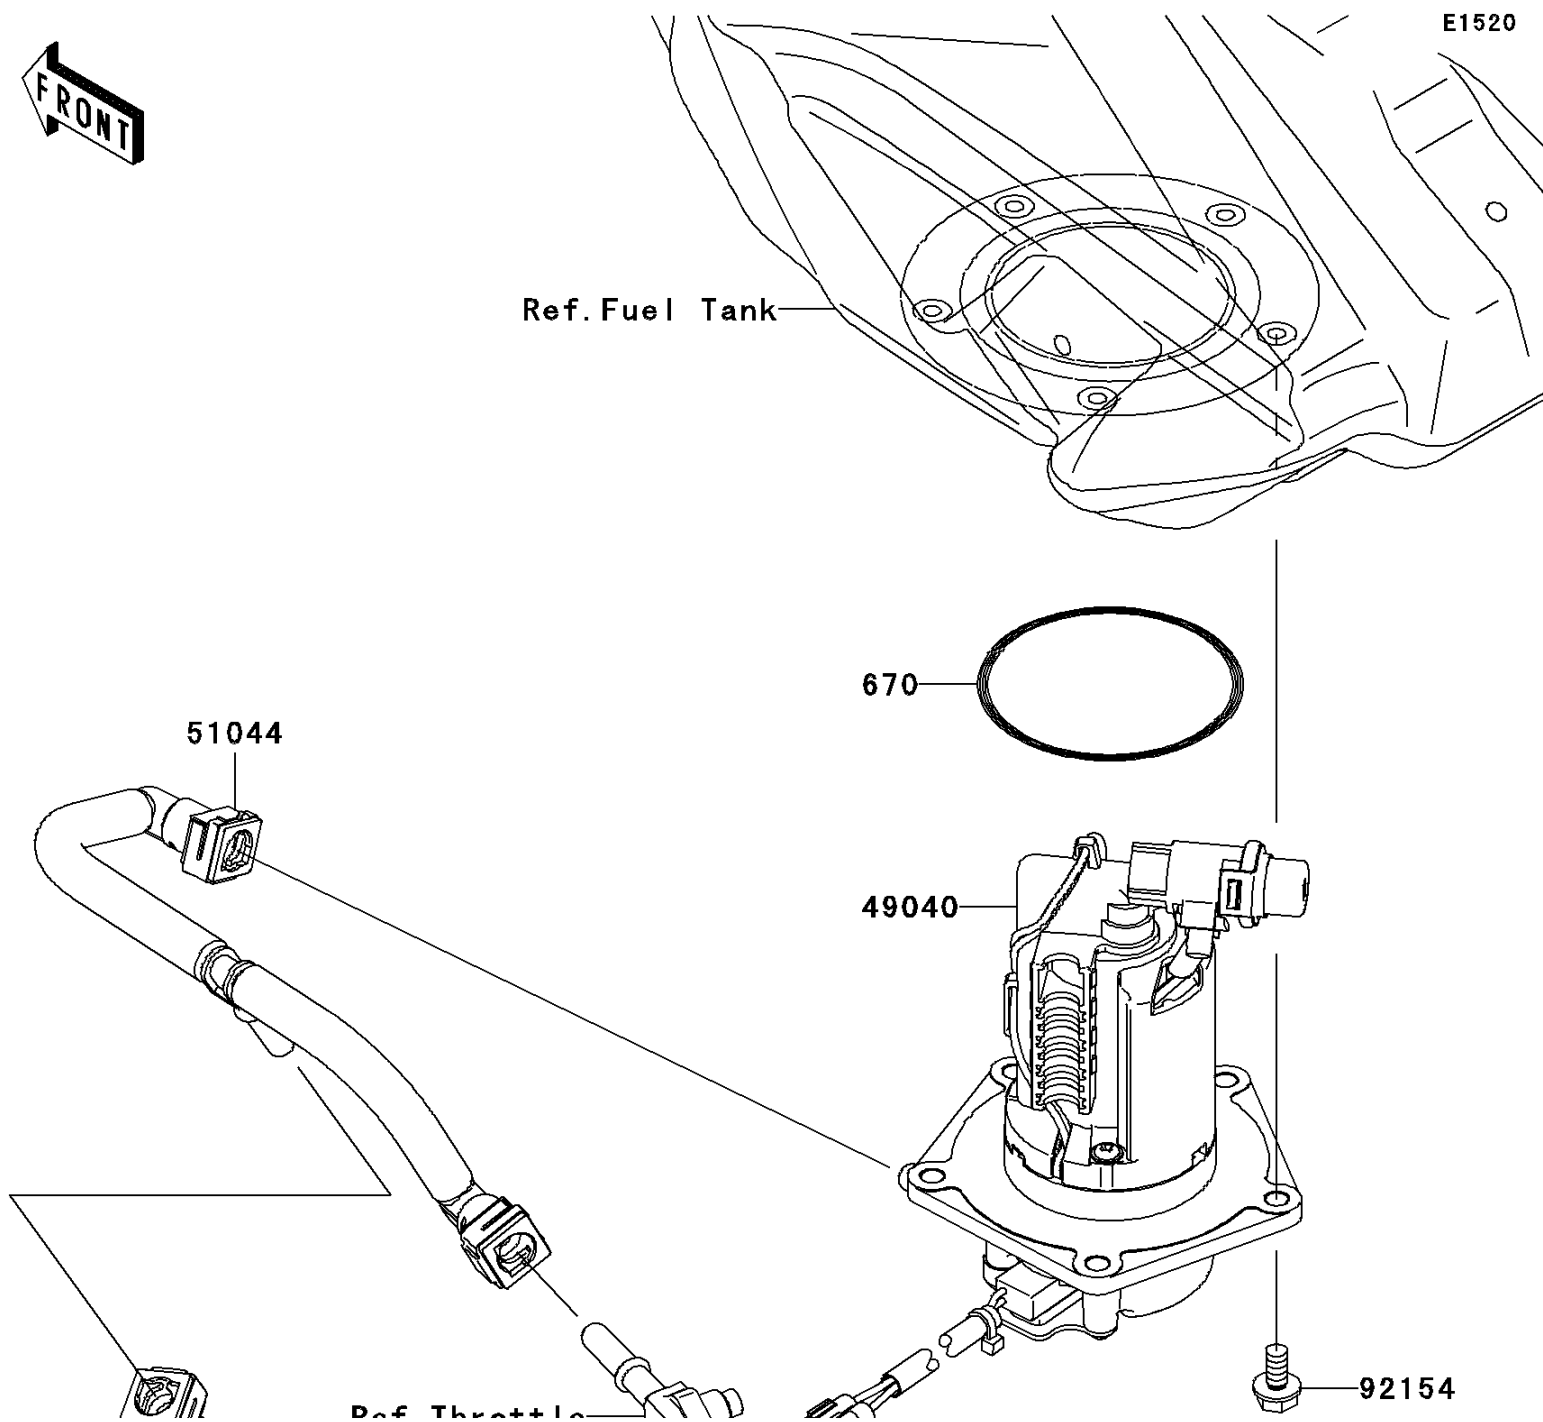

## 2012 KX™250F PARTS DIAGRAM

Fuel Pump

## 2012 KX™250F PARTS LIST

Fuel Pump

ITEM NAME	PART NUMBER	QUANTITY
O RING (Ref # 670)	670E5070	1
PUMP-FUEL (Ref # 49040)	49040-0707	1
TUBE-ASSY,FUEL (Ref # 51044)	51044-0707	1
TUBE-ASSY,FUEL (Ref # 51044A)	51044-0715	1
BOLT,FLANGED,6X16 (Ref # 92154)	92154-0534	1