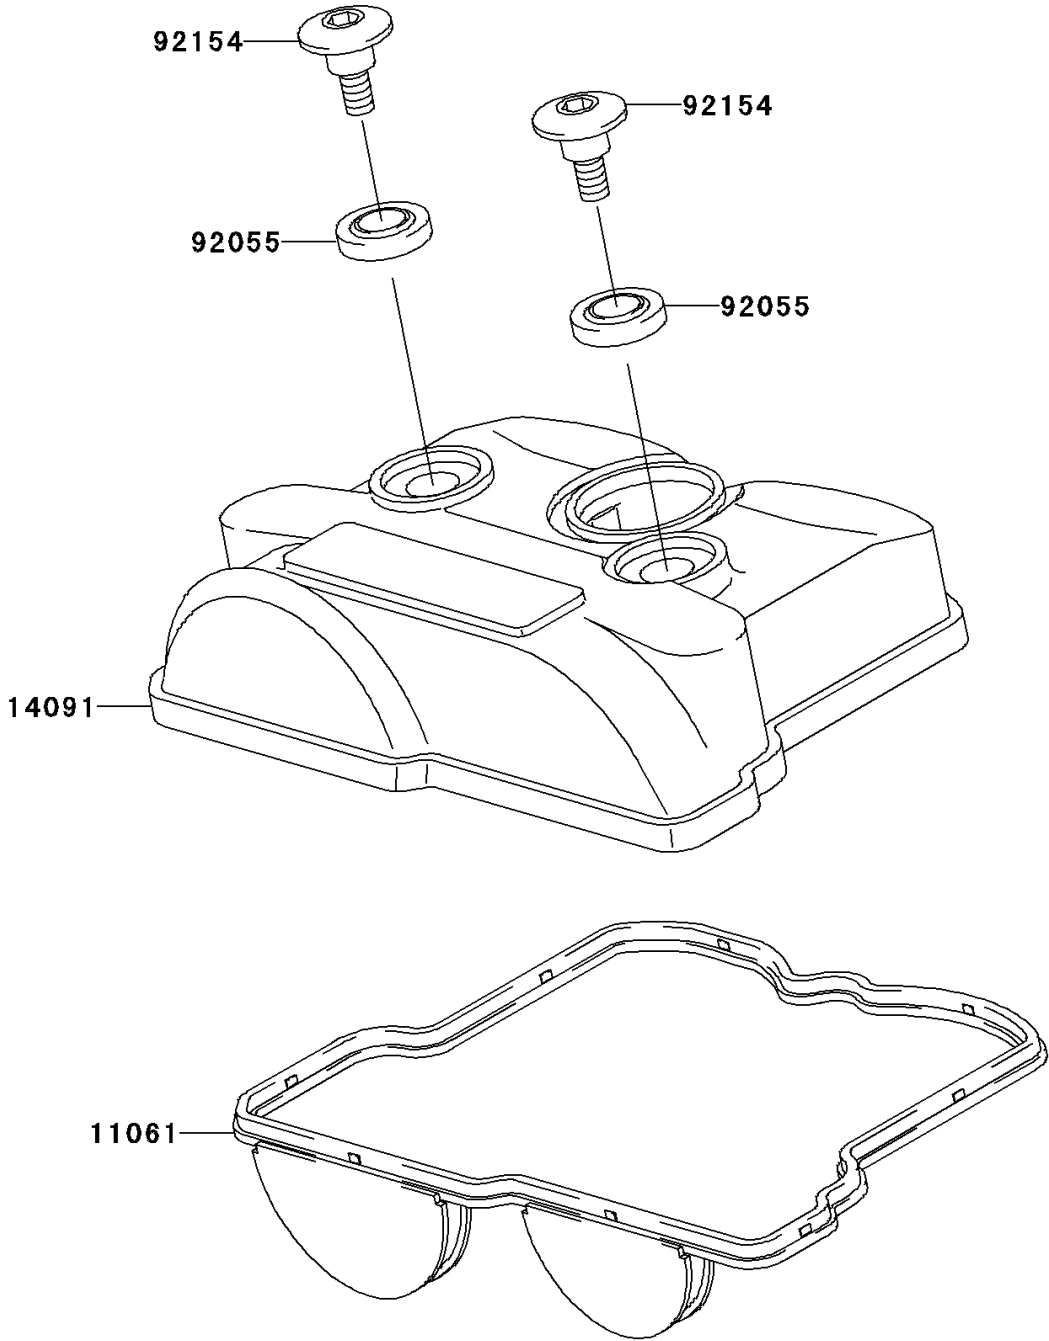

## 2012 KX™250F PARTS DIAGRAM

Cylinder Head Cover

E1112

## 2012 KX™250F PARTS LIST

Cylinder Head Cover

ITEM NAME	PART NUMBER	QUANTITY
GASKET,CYLINDER HEAD (Ref # 11061)	11061-0350	1
COVER,CYLINDER HEAD (Ref # 14091)	14091-1629	1
RING-O,HEAD COVER BOLT (Ref # 92055)	92055-1352	1
BOLT,SOCKET,6MM (Ref # 92154)	92154-0535	1