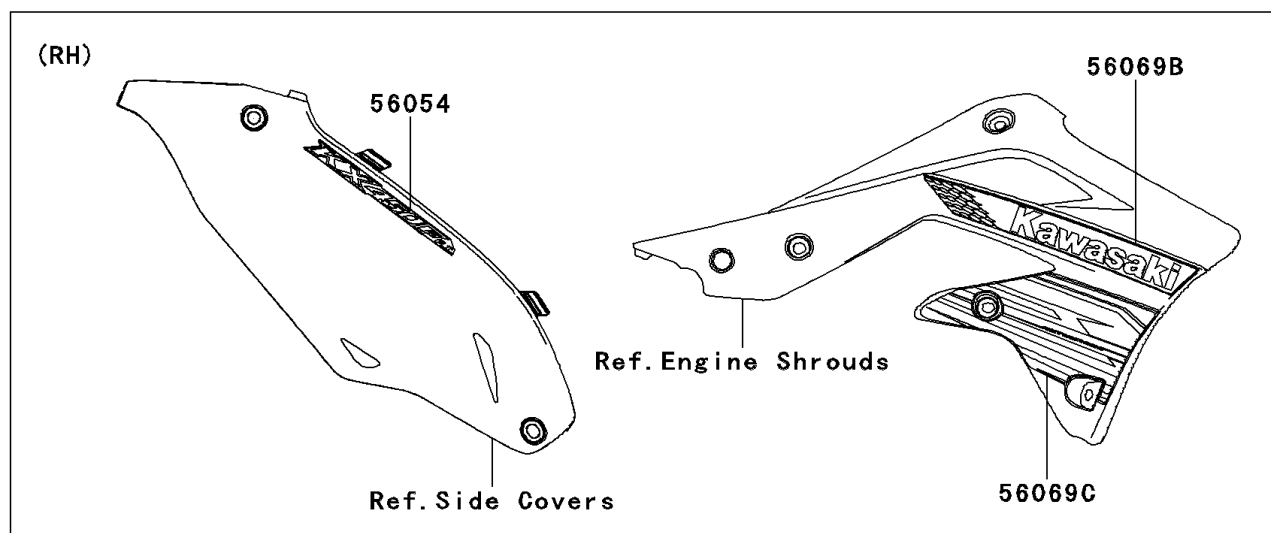

2012 KX™450F PARTS DIAGRAM

Decals

F2861

2012 KX™450F PARTS LIST

Decals

ITEM NAME	PART NUMBER	QUANTITY
MARK,SIDE COVER,KX450F (Ref # 56054)	56054-0837	1
PATTERN,SHROUD,LH,UPP (Ref # 56069)	56069-1560	1
PATTERN,SHROUD,LH,LWR (Ref # 56069A)	56069-1561	1
PATTERN,SHROUD,RH,UPP (Ref # 56069B)	56069-1563	1
PATTERN,SHROUD,RH,LWR (Ref # 56069C)	56069-1564	1
PATTERN,NUMBER PLATE (Ref # 56069D)	56069-1566	1