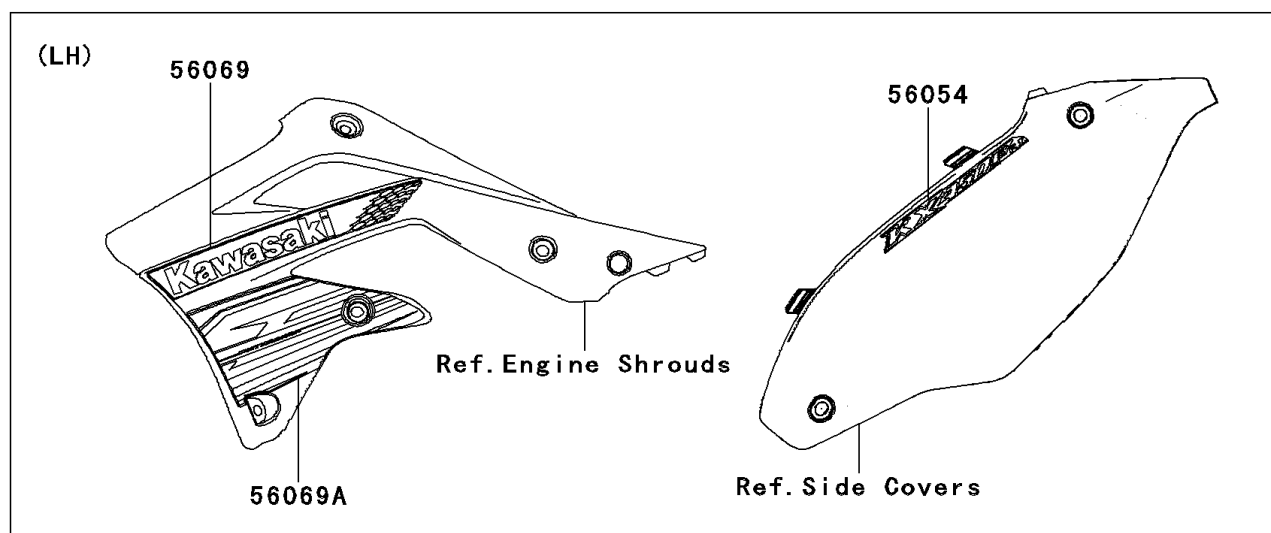

2012 KX™450F PARTS DIAGRAM

Decals

F2861

2012 KX™450F PARTS LIST

Decals

ITEM NAME	PART NUMBER	QUANTITY
MARK,SIDE COVER,KX450F (Ref # 56054)	56054-0837	1
PATTERN,SHROUD,LH,UPP (Ref # 56069)	56069-1560	1
PATTERN,SHROUD,LH,LWR (Ref # 56069A)	56069-1561	1
PATTERN,SHROUD,RH,UPP (Ref # 56069B)	56069-1563	1
PATTERN,SHROUD,RH,LWR (Ref # 56069C)	56069-1564	1
PATTERN,NUMBER PLATE (Ref # 56069D)	56069-1566	1