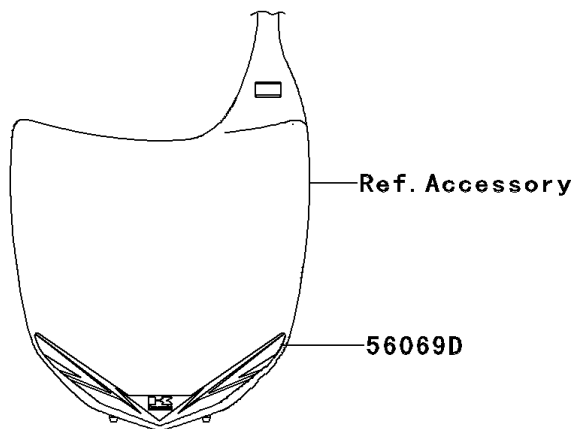

2012 KX™450F PARTS DIAGRAM

Decals

F2861

2012 KX™450F PARTS LIST

Decals

ITEM NAME	PART NUMBER	QUANTITY
MARK,SIDE COVER,KX450F (Ref # 56054)	56054-0837	1
PATTERN,SHROUD,LH,UPP (Ref # 56069)	56069-1560	1
PATTERN,SHROUD,LH,LWR (Ref # 56069A)	56069-1561	1
PATTERN,SHROUD,RH,UPP (Ref # 56069B)	56069-1563	1
PATTERN,SHROUD,RH,LWR (Ref # 56069C)	56069-1564	1
PATTERN,NUMBER PLATE (Ref # 56069D)	56069-1566	1