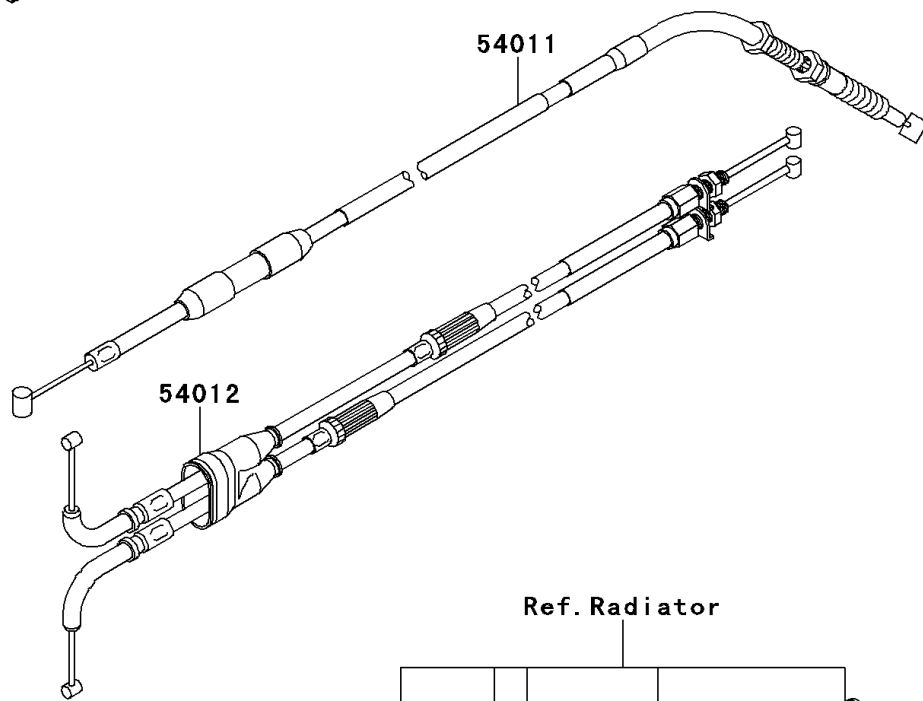

2012 KX™450F PARTS DIAGRAM

Cables

F2540

2012 KX™450F PARTS LIST

Cables

ITEM NAME	PART NUMBER	QUANTITY
CABLE-CLUTCH (Ref # 54011)	54011-0095	1
CABLE-THROTTLE (Ref # 54012)	54012-0286	1
CLAMP (Ref # 92037)	92037-1608	1
CLAMP (Ref # 92171)	92171-0652	1