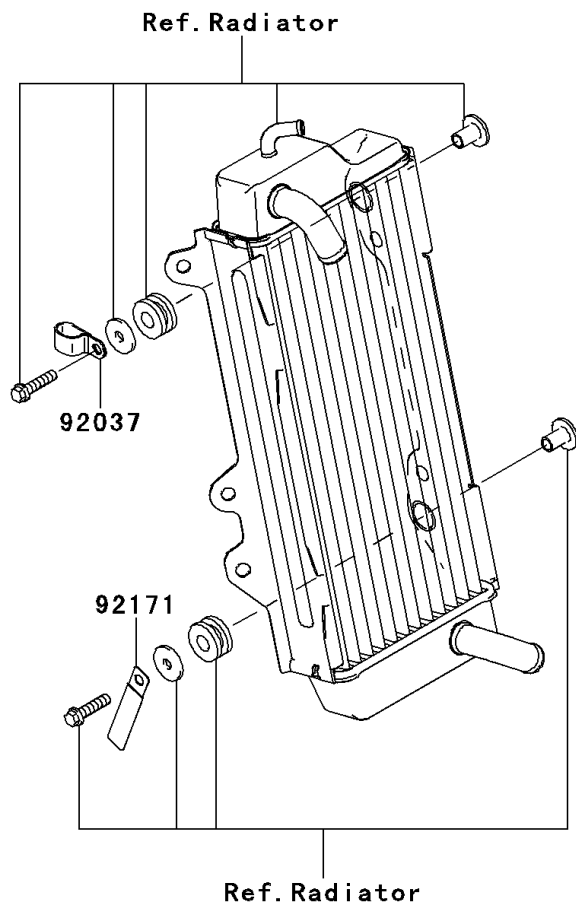

2012 KX™450F PARTS DIAGRAM

Cables

F2540

2012 KX™450F PARTS LIST

Cables

ITEM NAME	PART NUMBER	QUANTITY
CABLE-CLUTCH (Ref # 54011)	54011-0095	1
CABLE-THROTTLE (Ref # 54012)	54012-0286	1
CLAMP (Ref # 92037)	92037-1608	1
CLAMP (Ref # 92171)	92171-0652	1