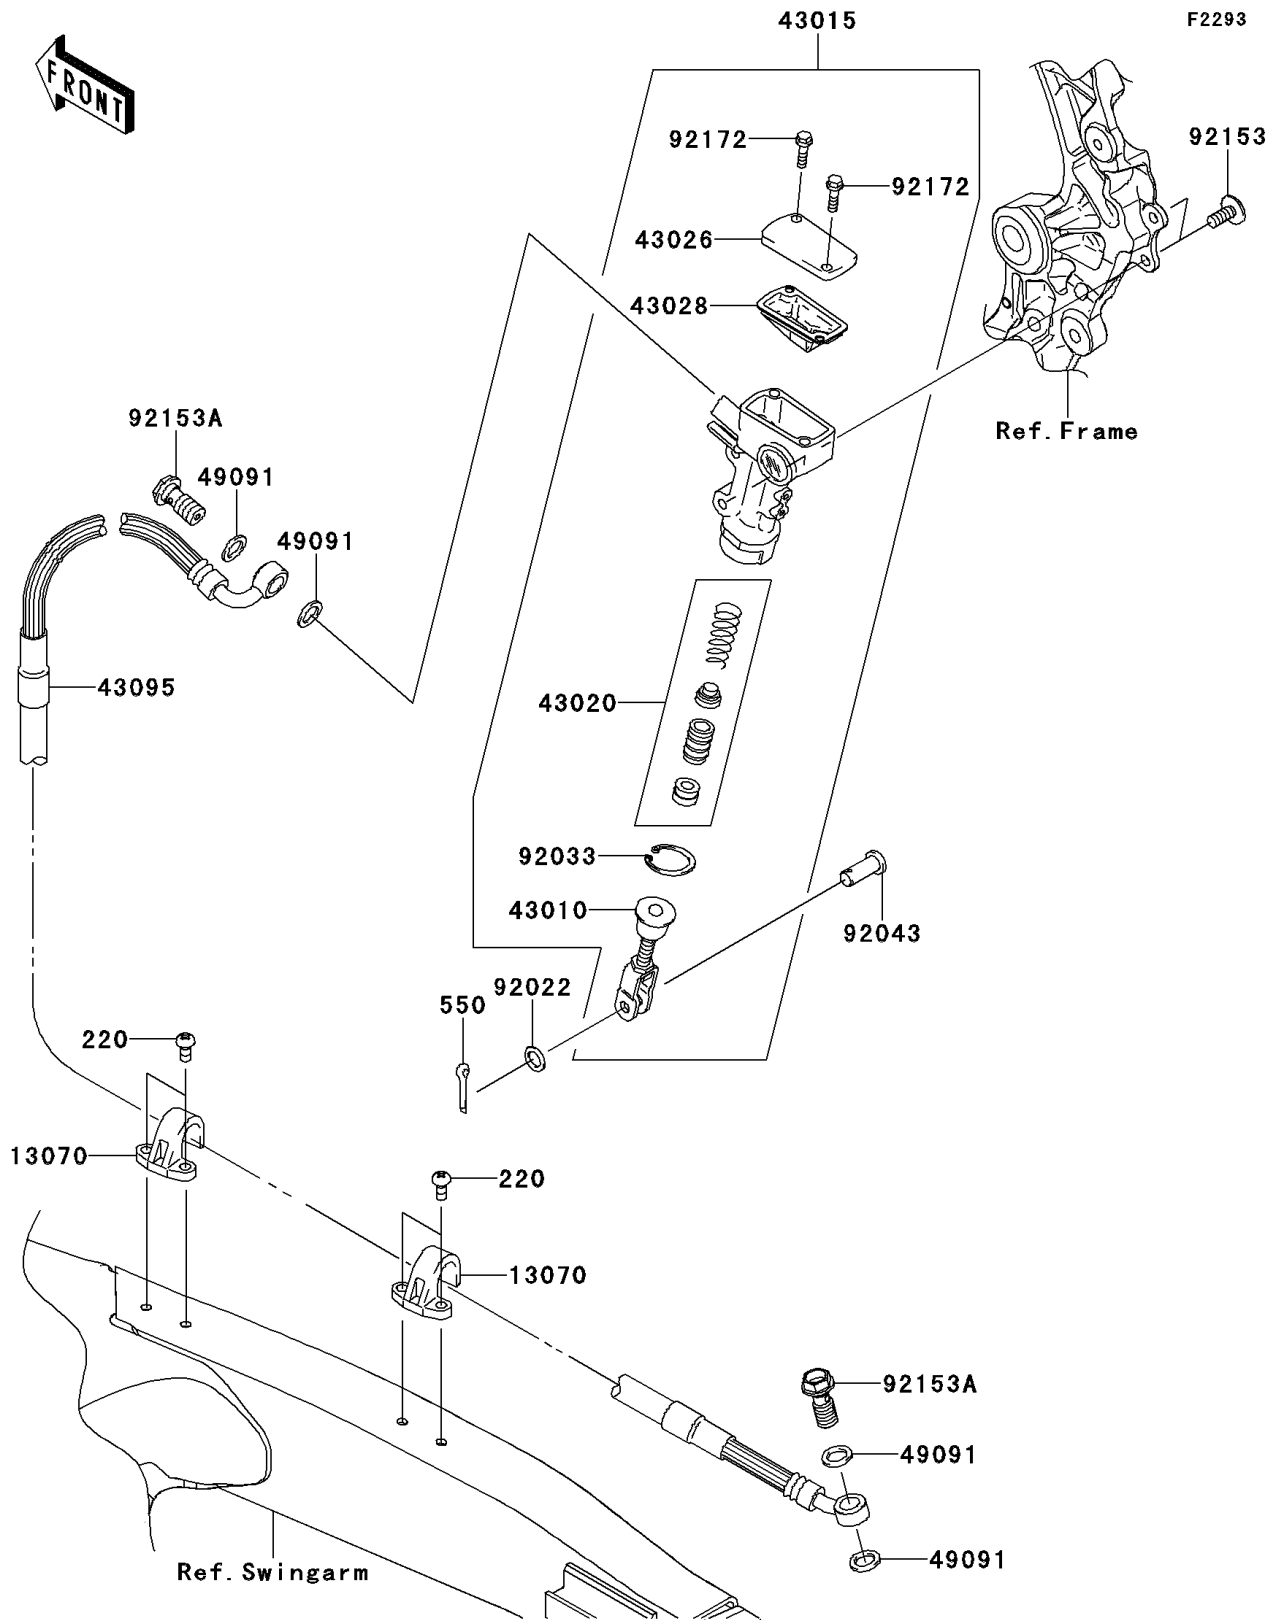

2012 KX™450F PARTS DIAGRAM

Rear Master Cylinder

2012 KX™450F PARTS LIST

Rear Master Cylinder

ITEM NAME	PART NUMBER	QUANTITY
SCREW-PAN-CROSS,5X10 (Ref # 220)	220AA0510	1
PIN-COTTER,2.0X15 (Ref # 550)	550AA2015	1
GUIDE,BRAKE HOSE (Ref # 13070)	13070-0048	1
ROD-ASSY-BRAKE (Ref # 43010)	43010-1087	1
CYLINDER-ASSY-MASTER,RR (Ref # 43015)	43015-0168	1
PISTON-COMP-BRAKE (Ref # 43020)	43020-1094	1
CAP-BRAKE (Ref # 43026)	43026-0023	1
DIAPHRAGM (Ref # 43028)	43028-1092	1
HOSE-BRAKE,L=555 (Ref # 43095)	43095-0617	1
WASHER-SEAL,10.1X14.5X1.5 (Ref # 49091)	49091-0001	1
WASHER,8.5X13X1 (Ref # 92022)	92022-1028	1
RING-SNAP,20.9X24.6X1.2 (Ref # 92033)	92033-0079	1
PIN (Ref # 92043)	92043-0004	1
BOLT,SOCKET,6X14 (Ref # 92153)	92153-1021	1
BOLT,OIL,L=23 (Ref # 92153A)	92153-1419	1
SCREW (Ref # 92172)	92172-1064	1