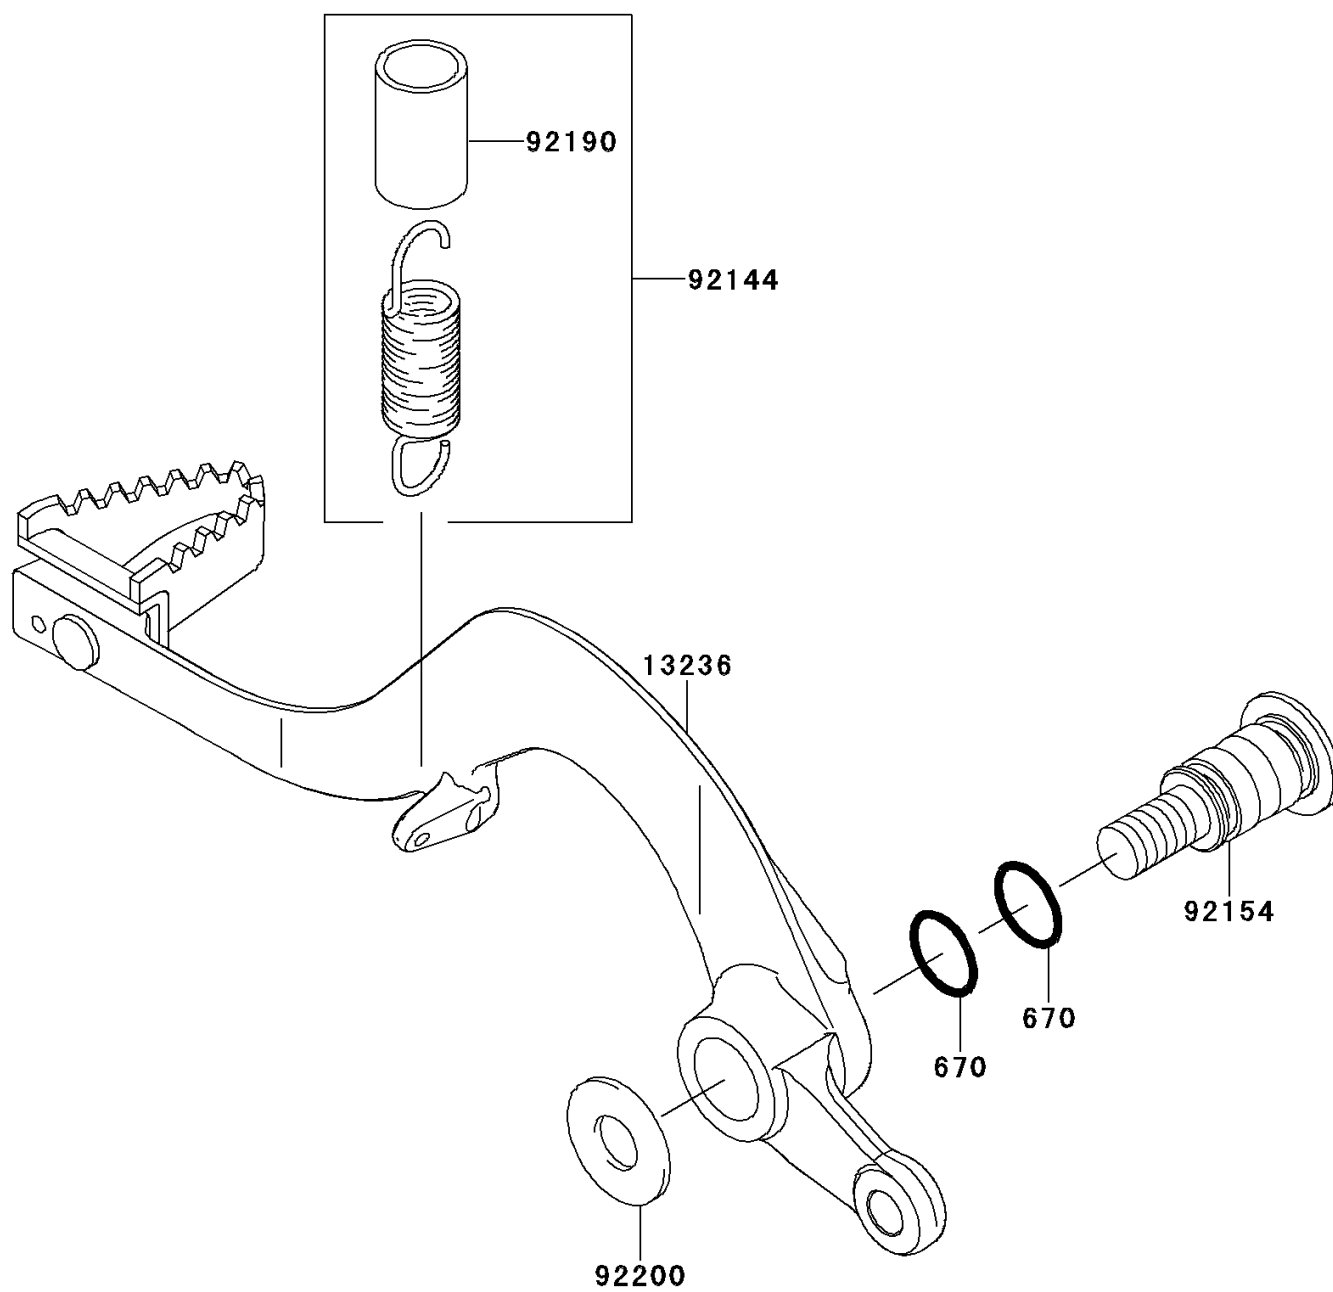

2012 KX™450F PARTS DIAGRAM

Brake Pedal

F2260

2012 KX™450F PARTS LIST

Brake Pedal

ITEM NAME	PART NUMBER	QUANTITY
O RING,12MM (Ref # 670)	670B2012	1
LEVER-COMP,BRAKE PEDAL (Ref # 13236)	13236-0202	1
SPRING,BRAKE PEDAL RETURN (Ref # 92144)	92144-1752	1
BOLT,BRAKE PEDAL,10MM (Ref # 92154)	92154-0516	1
TUBE,13X16X25 (Ref # 92190)	92190-1488	1
WASHER,10.5X24X1.5 (Ref # 92200)	92200-0154	1