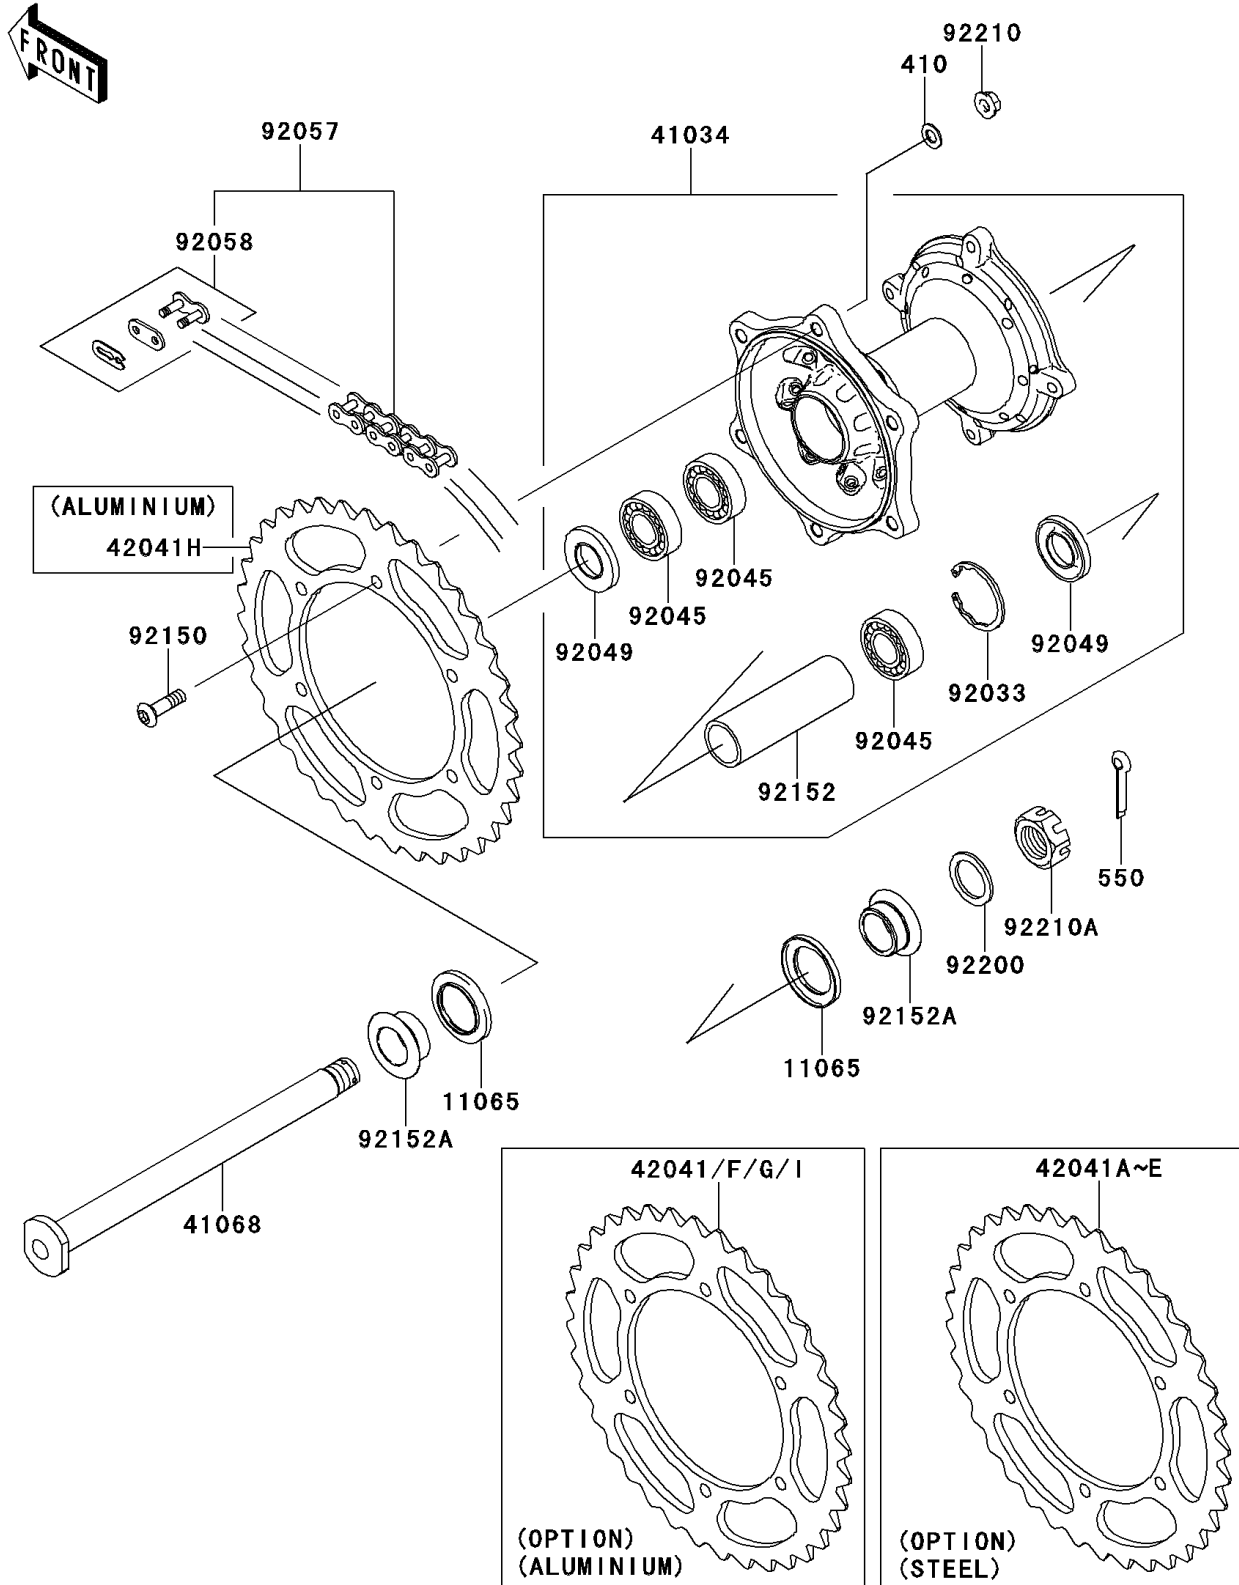

2012 KX™450F PARTS DIAGRAM

Rear Hub

F2240

2012 KX™450F PARTS LIST

Rear Hub

ITEM NAME	PART NUMBER	QUANTITY
WASHER-PLAIN-SMALL,8MM (Ref # 410)	410AA0800	1
PIN-COTTER,3.0X35 (Ref # 550)	550AA3035	1
CAP,AXLE (Ref # 11065)	11065-1253	1
DRUM-ASSY,REAR BRAKE (Ref # 41034)	41034-0057	1
AXLE,RR (Ref # 41068)	41068-1466	1
SPROCKET-HUB,52T,AL (Ref # 42041)	42041-0001	1
SPROCKET-HUB,48T,STEEL (Ref # 42041A)	42041-1383	1
SPROCKET-HUB,49T,STEEL (Ref # 42041B)	42041-1384	1
SPROCKET-HUB,50T,STEEL (Ref # 42041C)	42041-1408	1
SPROCKET-HUB,51T,STEEL (Ref # 42041D)	42041-1428	1
SPROCKET-HUB,52T,STEEL (Ref # 42041E)	42041-1429	1
SPROCKET-HUB,48T,AL (Ref # 42041F)	42041-1448	1
SPROCKET-HUB,49T,AL (Ref # 42041G)	42041-1449	1
SPROCKET-HUB,50T,AL (Ref # 42041H)	42041-1450	1
SPROCKET-HUB,51T,AL (Ref # 42041I)	42041-1451	1
RING-SNAP,42MM (Ref # 92033)	92033-1041	1
BEARING-BALL,69052RS (Ref # 92045)	92045-1446	1
SEAL-OIL (Ref # 92049)	92049-1614	1
CHAIN,DRIVE,DID520DMA4X114L (Ref # 92057)	92057-0192	1
JOINT-CHAIN,DRIVE (Ref # 92058)	92058-1074	1
BOLT,SOCKET,8X28 (Ref # 92150)	92150-1978	1
COLLAR,REAR BRAKE DRUM,L=106.5 (Ref # 92152)	92152-1427	1
COLLAR,RR HUB (Ref # 92152A)	92152-1544	1
WASHER,22.5X35X2.3 (Ref # 92200)	92200-1623	1
NUT,FLANGED,LOCK,8MM (Ref # 92210)	92210-0493	1
NUT,CASTLE,22MM (Ref # 92210A)	92210-1411	1