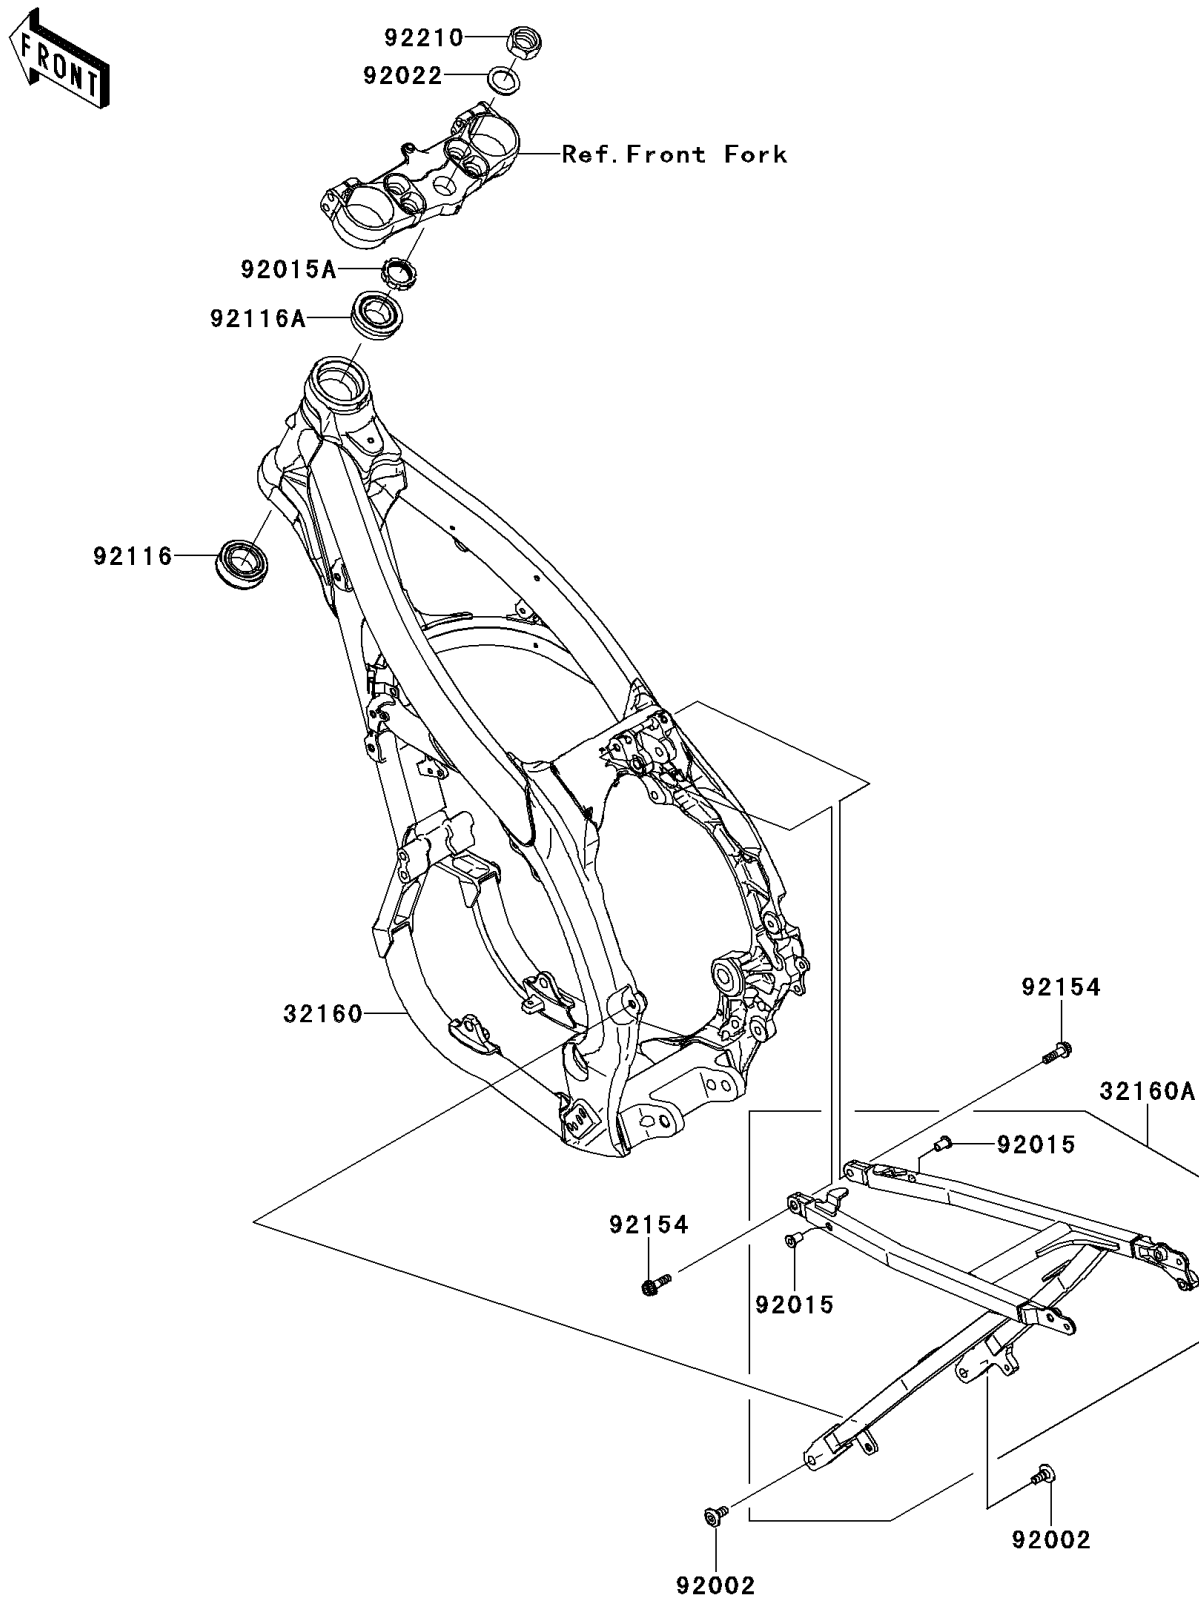

2012 KX™450F PARTS DIAGRAM

Frame

F2120

2012 KX™450F PARTS LIST

Frame

ITEM NAME	PART NUMBER	QUANTITY
FRAME-COMP,FR (Ref # 32160)	32160-0542	1
FRAME-COMP,RR (Ref # 32160A)	32160-0543	1
BOLT,DISC PLATE,8X20 (Ref # 92002)	92002-1736	1
NUT,POP,6MM,L=15 (Ref # 92015)	92015-1791	1
NUT,STEERING STEM,28MM (Ref # 92015A)	92015-1861	1
WASHER,25X36X2.3 (Ref # 92022)	92022-250	1
BEARING-ROLLER,HI-CAP32006JRRS (Ref # 92116)	92116-1069	1
BEARING-ROLLER,HI-CAP320/28JRR (Ref # 92116A)	92116-1076	1
BOLT,SOCKET,8X32 (Ref # 92154)	92154-0024	1
NUT,24MM (Ref # 92210)	92210-0066	1