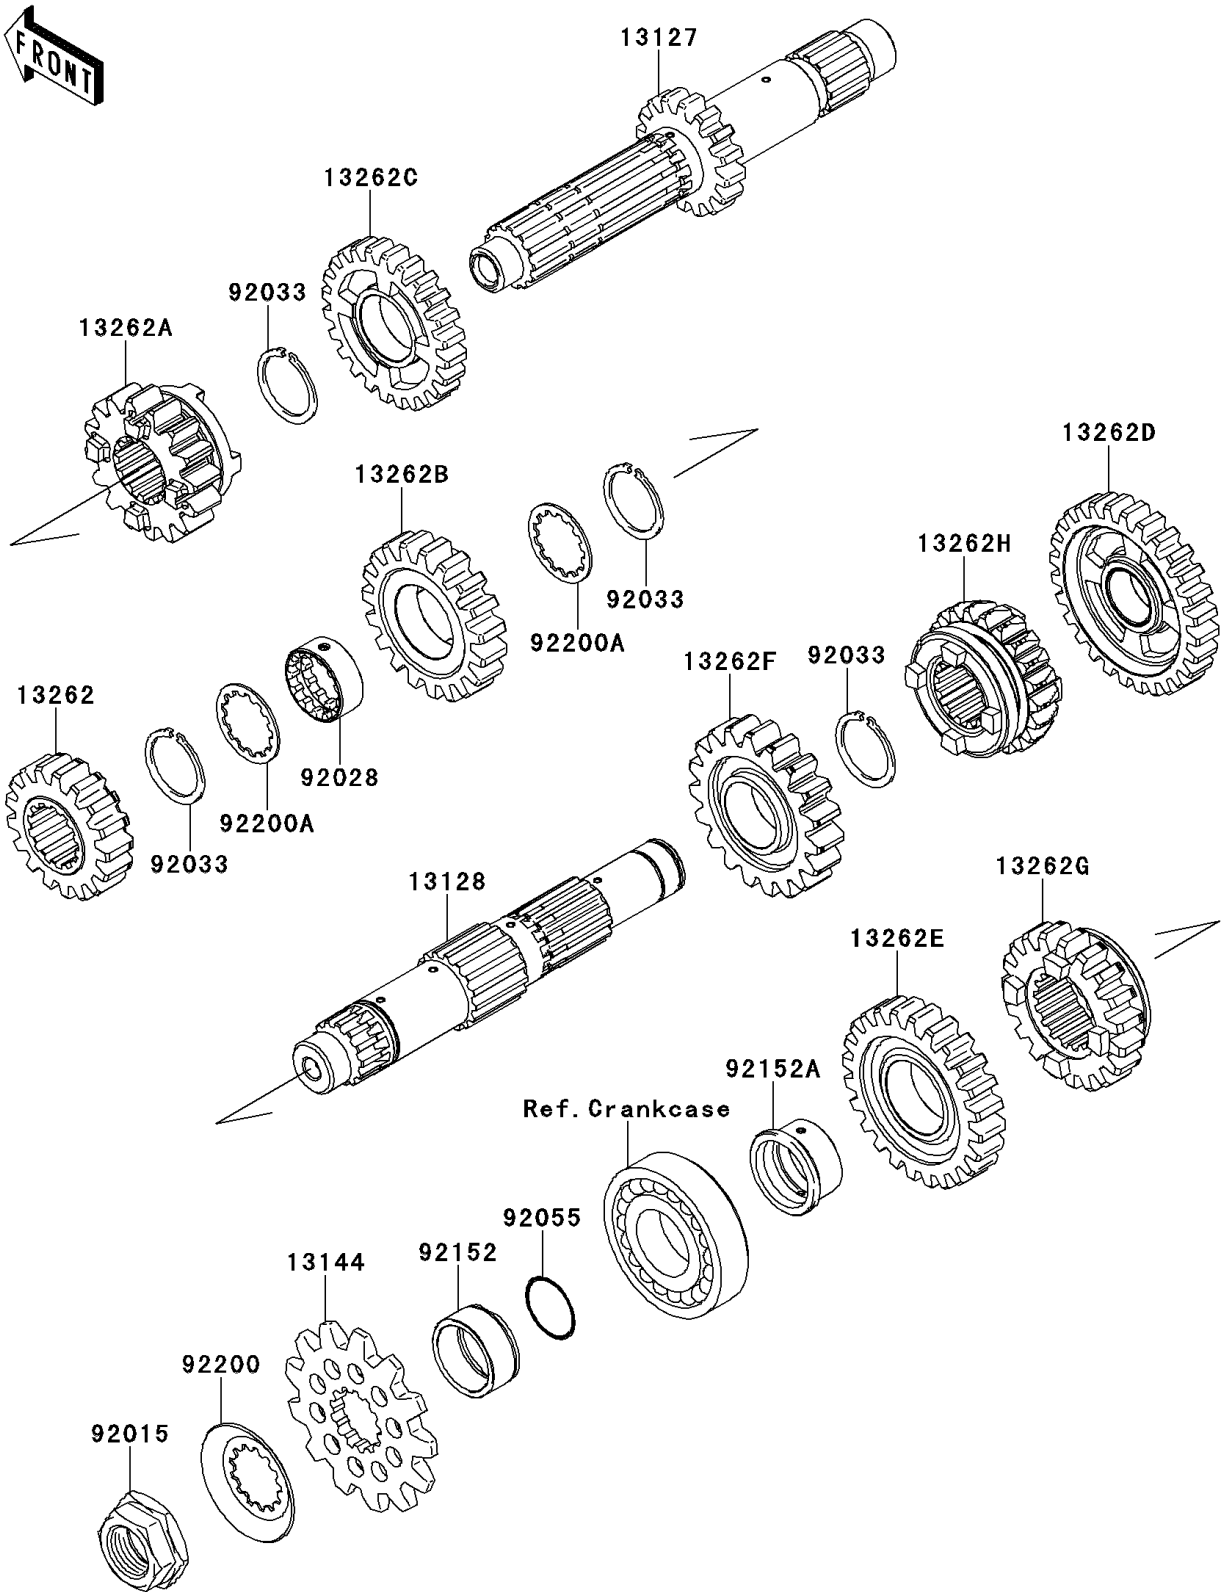

## 2012 KX™450F PARTS DIAGRAM

Transmission

E1361

## 2012 KX™450F PARTS LIST

Transmission

ITEM NAME	PART NUMBER	QUANTITY
SHAFT-TRANSMISSION INPUT (Ref # 13127)	13127-0088	1
SHAFT-TRANSMISSION OUTPUT (Ref # 13128)	13128-0668	1
SPROCKET-OUTPUT,13T (Ref # 13144)	13144-0063	1
GEAR,INPUT 2ND,17T (Ref # 13262)	13262-0847	1
GEAR,INPUT 3RD,16T (Ref # 13262A)	13262-0848	1
GEAR,INPUT 4TH,19T (Ref # 13262B)	13262-0849	1
GEAR,INPUT 5TH,24T (Ref # 13262C)	13262-0850	1
GEAR,OUTPUT LOW,28T (Ref # 13262D)	13262-0851	1
GEAR,OUTPUT 2ND,24T (Ref # 13262E)	13262-0852	1
GEAR,OUTPUT 3RD,19T (Ref # 13262F)	13262-0853	1
GEAR,OUTPUT 4TH,19T (Ref # 13262G)	13262-0854	1
GEAR,OUTPUT 5TH,21T (Ref # 13262H)	13262-0855	1
NUT,20MM (Ref # 92015)	92015-1963	1
BUSHING,INPUT TOP GEAR (Ref # 92028)	92028-1857	1
RING-SNAP,25MM (Ref # 92033)	92033-1172	1
RING-O,21.5X1.5 (Ref # 92055)	92055-1293	1
COLLAR,25X30X13.2 (Ref # 92152)	92152-0150	1
COLLAR (Ref # 92152A)	92152-0540	1
WASHER (Ref # 92200)	92200-0390	1
WASHER (Ref # 92200A)	92200-1389	1