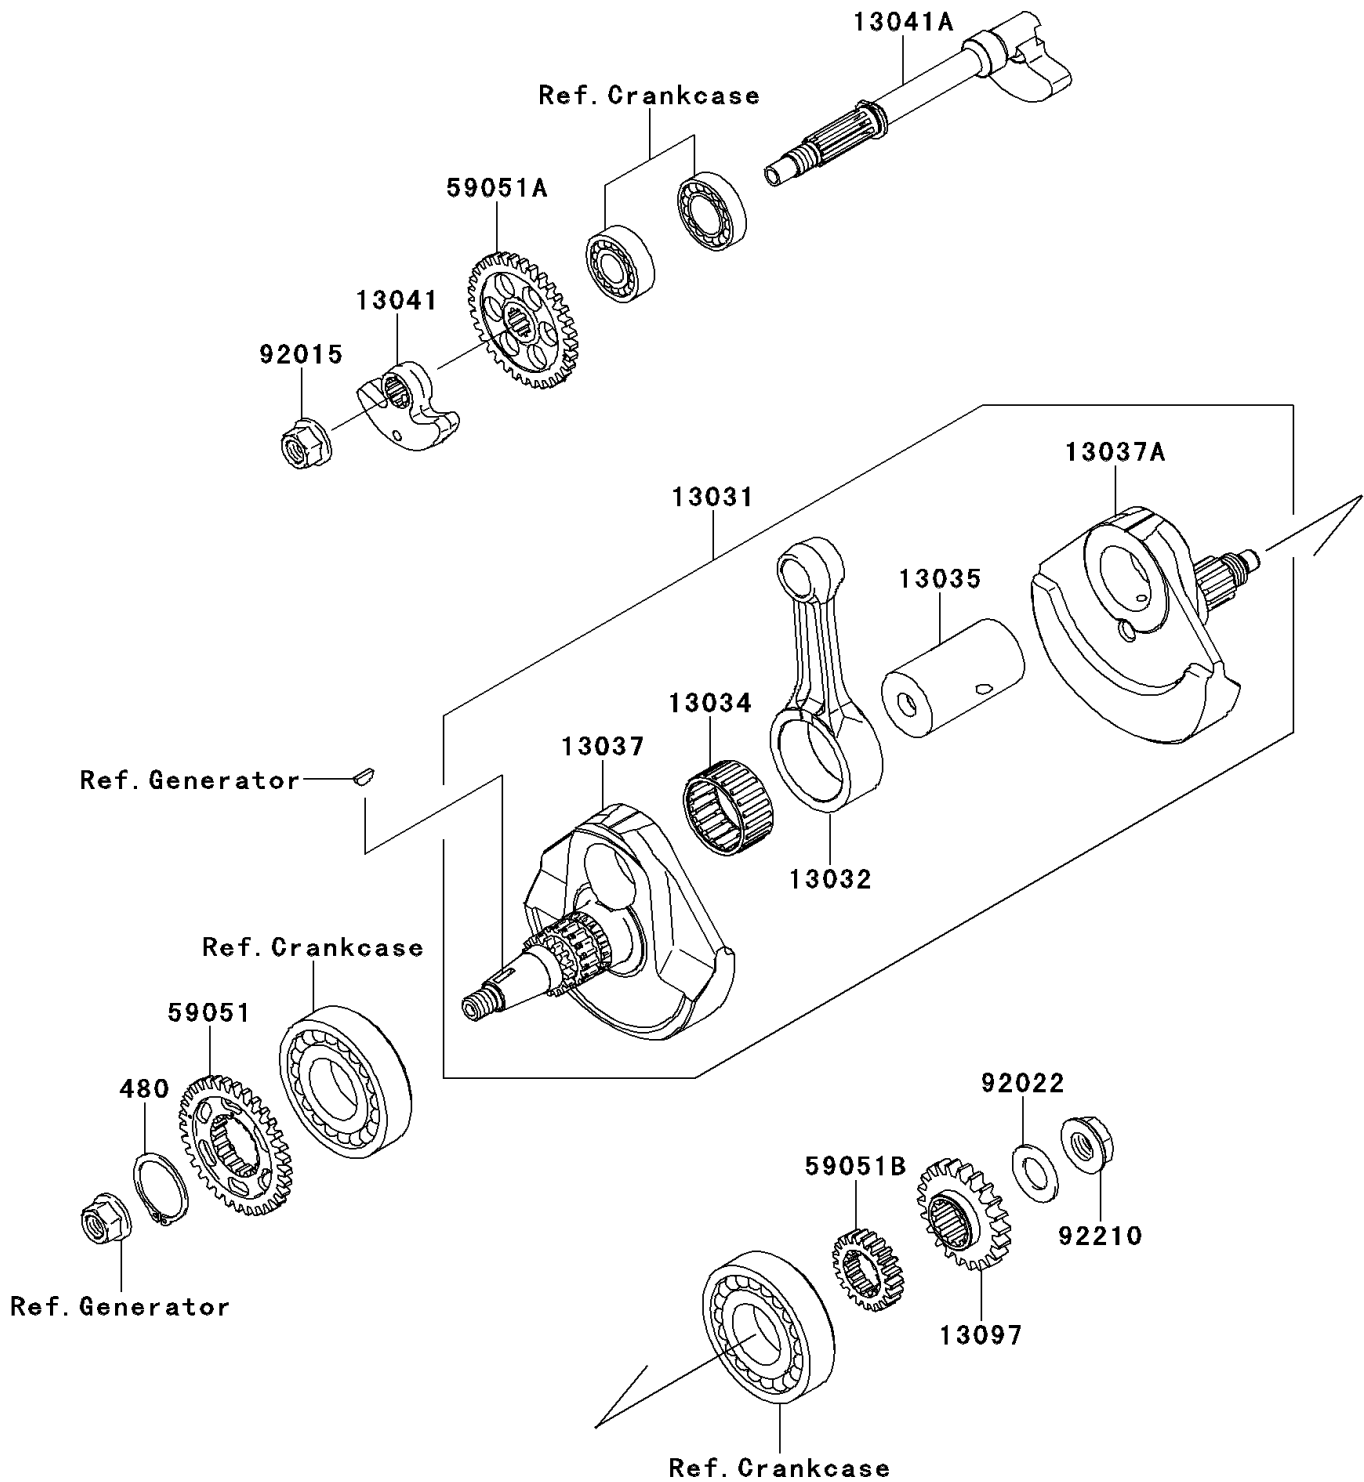

2012 KX™450F PARTS DIAGRAM

Crankshaft

E1321

2012 KX™450F PARTS LIST

Crankshaft

ITEM NAME	PART NUMBER	QUANTITY
CIRCLIP-TYPE-C,32MM (Ref # 480)	480J3200	1
CRANKSHAFT-COMP (Ref # 13031)	13031-0133	1
ROD-CONNECTING,RED (Ref # 13032)	13032-0067	1
BEARING-BIG END,B4(BLUE) (Ref # 13034)	13034-0017	1
PIN-CRANK (Ref # 13035)	13035-0018	1
CRANKSHAFT,LH (Ref # 13037)	13037-0159	1
CRANKSHAFT,RH (Ref # 13037A)	13037-0160	1
BALANCER,WEIGHT (Ref # 13041)	13041-0023	1
BALANCER,SHAFT (Ref # 13041A)	13041-0026	1
GEAR-PRIMARY SPUR,22T (Ref # 13097)	13097-0013	1
GEAR-SPUR,BALANCER DRIVE,33T (Ref # 59051)	59051-0070	1
GEAR-SPUR,BALANCER DRIVEN,33T (Ref # 59051A)	59051-0071	1
GEAR-SPUR,OIL PUMP DRIVE,21T (Ref # 59051B)	59051-0087	1
NUT,12MM (Ref # 92015)	92015-1426	1
WASHER,16.3X29X1.75 (Ref # 92022)	92022-1356	1
NUT,16MM (Ref # 92210)	92210-0490	1