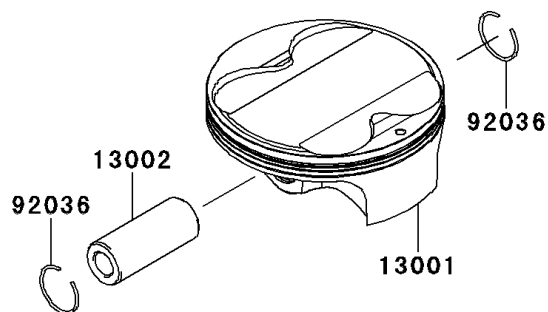

## 2012 KX™450F PARTS DIAGRAM

Cylinder/Piston(s)

E1120

## 2012 KX™450F PARTS LIST

Cylinder/Piston(s)

ITEM NAME	PART NUMBER	QUANTITY
BOLT-SOCKET,6X35 (Ref # 120)	120CA0635	1
CYLINDER-ENGINE (Ref # 11005)	11005-0132	1
GASKET,CYLINDER BASE (Ref # 11061)	11061-0768	1
PISTON-ENGINE (Ref # 13001)	13001-0137	1
PIN-PISTON (Ref # 13002)	13002-0028	1
RING-SET-PISTON (Ref # 13008)	13008-0555	1
RING-SNAP,PISTON PIN (Ref # 92036)	92036-008	1
PIN,10.1X12X14 (Ref # 92043)	92043-4009	1