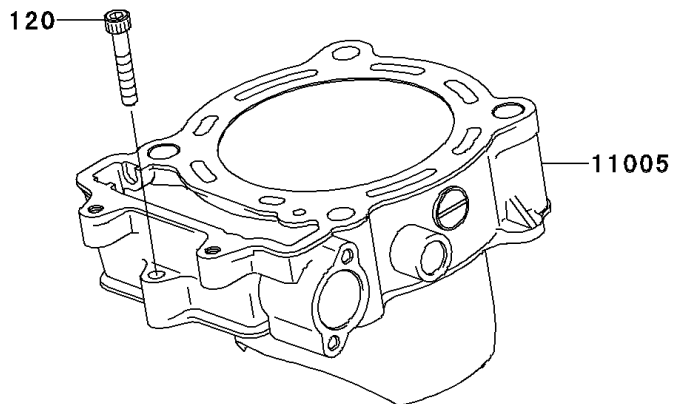

## 2012 KX™450F PARTS DIAGRAM

Cylinder/Piston(s)

E1120

## 2012 KX™450F PARTS LIST

Cylinder/Piston(s)

ITEM NAME	PART NUMBER	QUANTITY
BOLT-SOCKET,6X35 (Ref # 120)	120CA0635	1
CYLINDER-ENGINE (Ref # 11005)	11005-0132	1
GASKET,CYLINDER BASE (Ref # 11061)	11061-0768	1
PISTON-ENGINE (Ref # 13001)	13001-0137	1
PIN-PISTON (Ref # 13002)	13002-0028	1
RING-SET-PISTON (Ref # 13008)	13008-0555	1
RING-SNAP,PISTON PIN (Ref # 92036)	92036-008	1
PIN,10.1X12X14 (Ref # 92043)	92043-4009	1