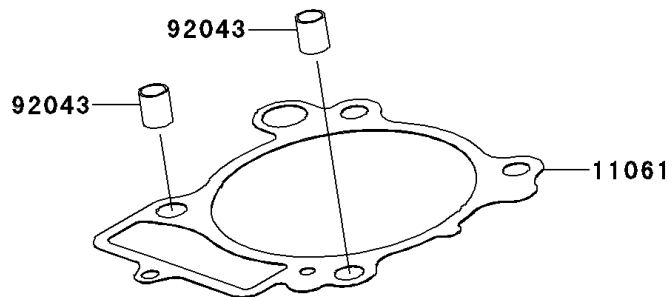

## 2012 KX™450F PARTS DIAGRAM

Cylinder/Piston(s)

E1120

## 2012 KX™450F PARTS LIST

Cylinder/Piston(s)

ITEM NAME	PART NUMBER	QUANTITY
BOLT-SOCKET,6X35 (Ref # 120)	120CA0635	1
CYLINDER-ENGINE (Ref # 11005)	11005-0132	1
GASKET,CYLINDER BASE (Ref # 11061)	11061-0768	1
PISTON-ENGINE (Ref # 13001)	13001-0137	1
PIN-PISTON (Ref # 13002)	13002-0028	1
RING-SET-PISTON (Ref # 13008)	13008-0555	1
RING-SNAP,PISTON PIN (Ref # 92036)	92036-008	1
PIN,10.1X12X14 (Ref # 92043)	92043-4009	1