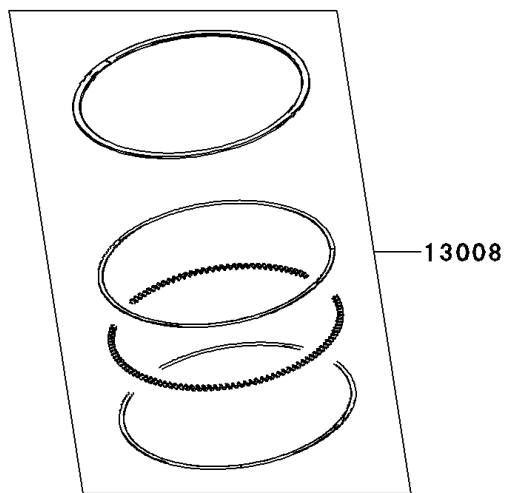

## 2012 KX™450F PARTS DIAGRAM

Cylinder/Piston(s)

E1120

## 2012 KX™450F PARTS LIST

Cylinder/Piston(s)

ITEM NAME	PART NUMBER	QUANTITY
BOLT-SOCKET,6X35 (Ref # 120)	120CA0635	1
CYLINDER-ENGINE (Ref # 11005)	11005-0132	1
GASKET,CYLINDER BASE (Ref # 11061)	11061-0768	1
PISTON-ENGINE (Ref # 13001)	13001-0137	1
PIN-PISTON (Ref # 13002)	13002-0028	1
RING-SET-PISTON (Ref # 13008)	13008-0555	1
RING-SNAP,PISTON PIN (Ref # 92036)	92036-008	1
PIN,10.1X12X14 (Ref # 92043)	92043-4009	1