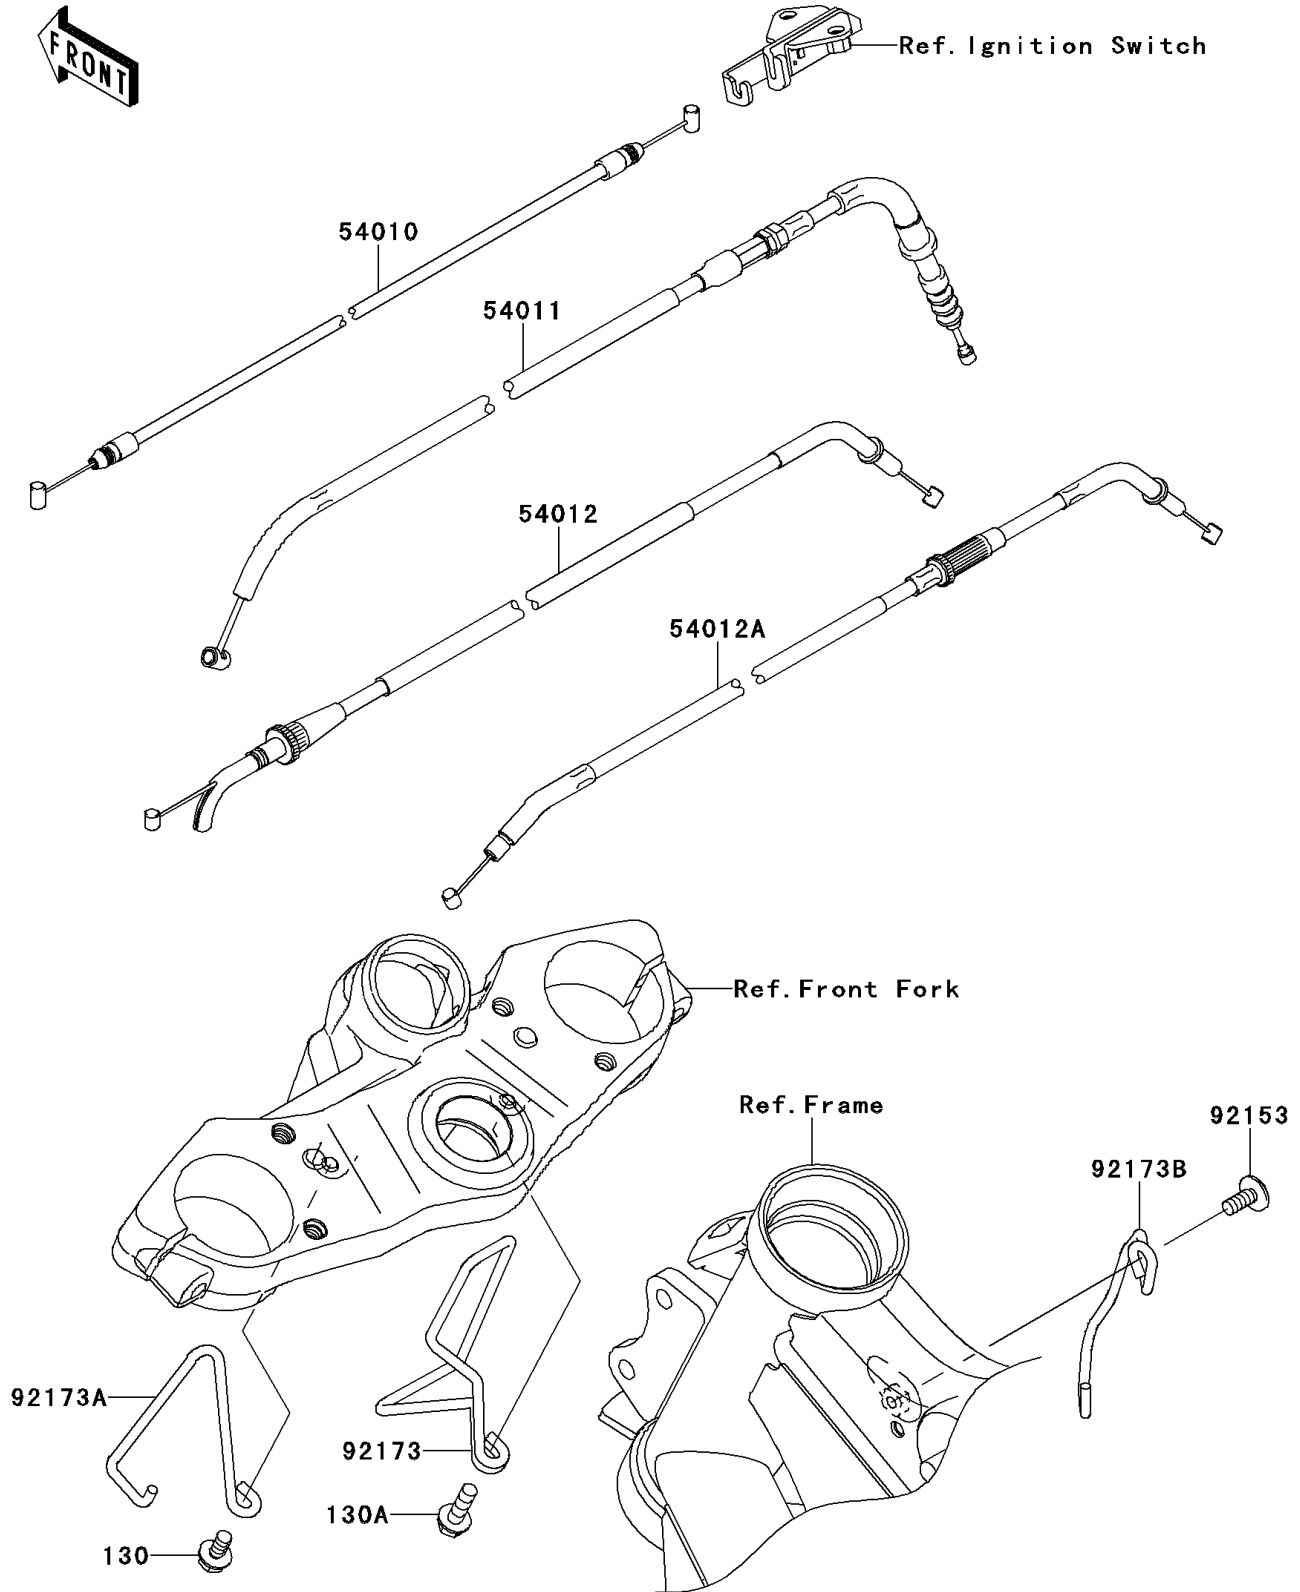

2011 VERSYS PARTS DIAGRAM

Cables

F2540

2011 VERSYS PARTS LIST

Cables

ITEM NAME	PART NUMBER	QUANTITY
BOLT-FLANGED,6X14 (Ref # 130)	130BA0614	1
BOLT-FLANGED,6X20 (Ref # 130A)	130BA0620	1
CABLE,SEAT LOCK (Ref # 54010)	54010-0128	1
CABLE-CLUTCH (Ref # 54011)	54011-0107	1
CABLE-THROTTLE,OPENING (Ref # 54012)	54012-0300	1
CABLE-THROTTLE,CLOSING (Ref # 54012A)	54012-0301	1
BOLT,SOCKET,6X14 (Ref # 92153)	92153-1446	1
CLAMP,UPP BKT,RH (Ref # 92173)	92173-0109	1
CLAMP,UPP BKT,LH (Ref # 92173A)	92173-0216	1
CLAMP,CABLE (Ref # 92173B)	92173-0241	1