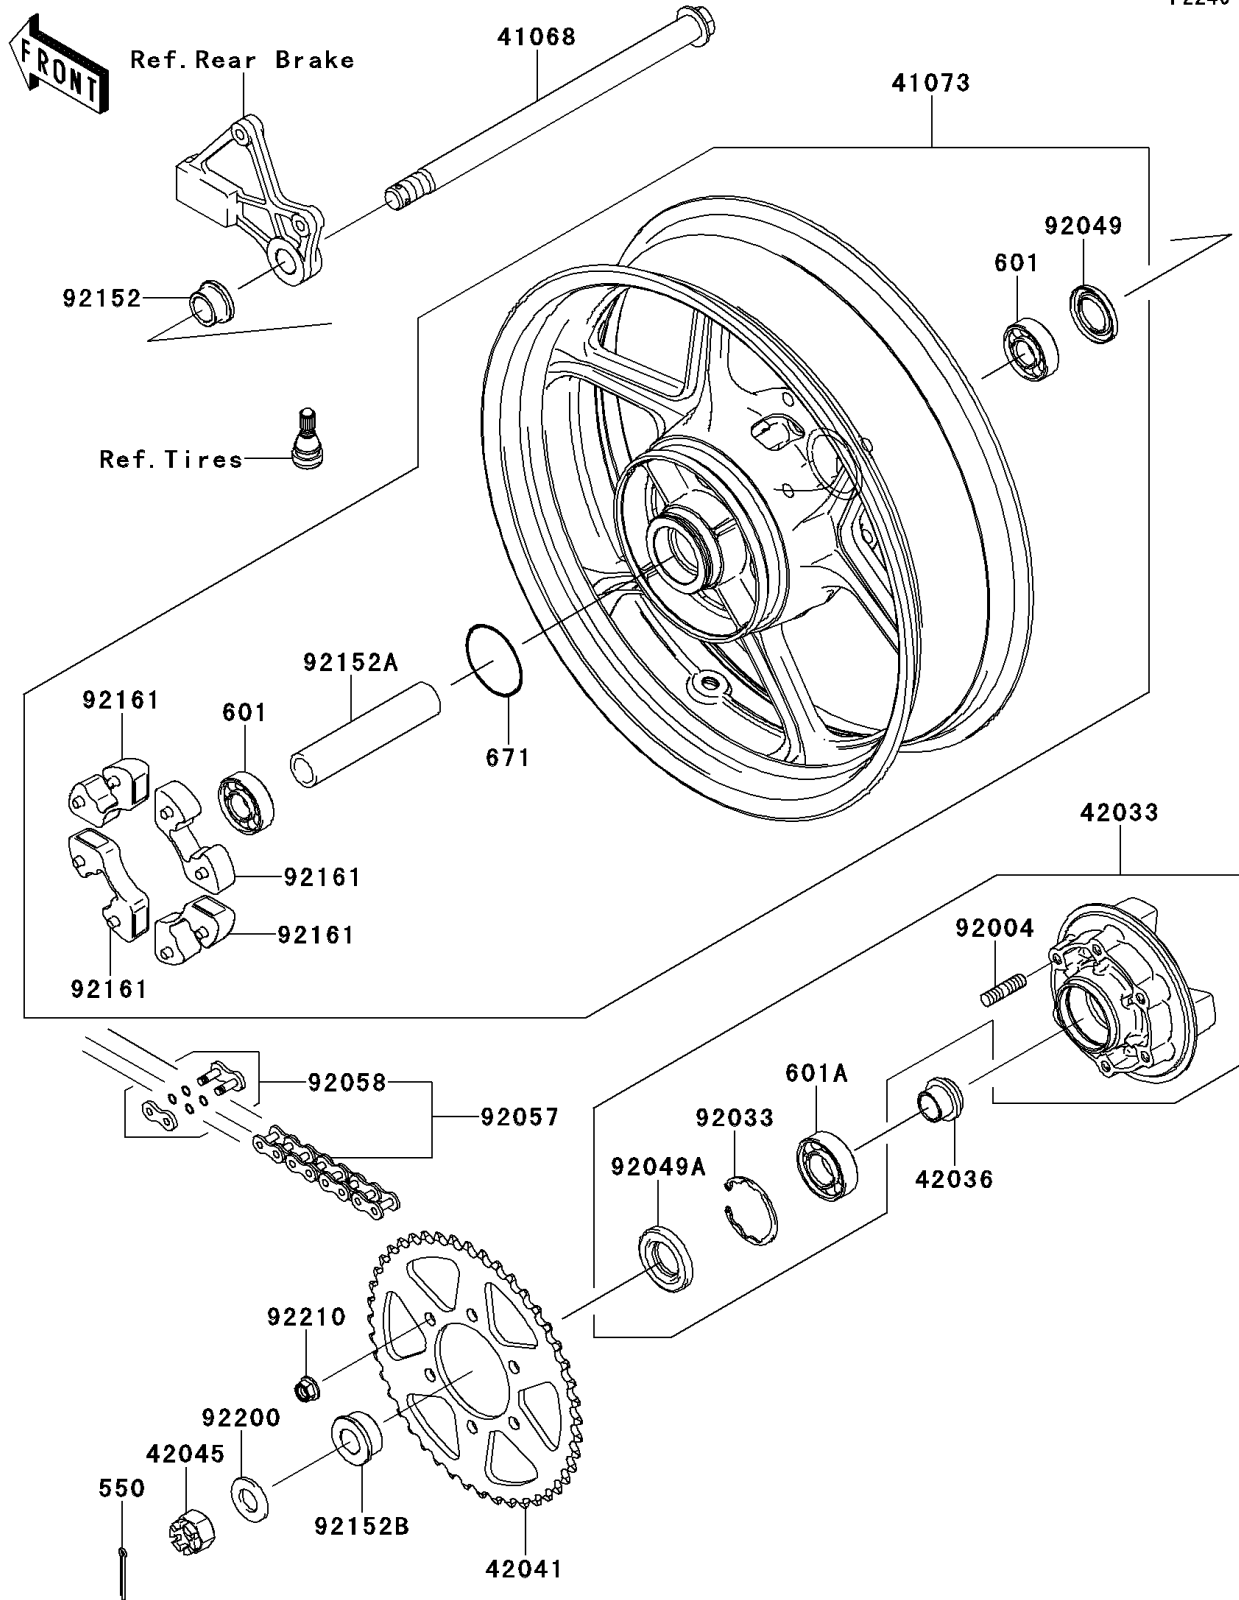

## 2011 VERSYS PARTS DIAGRAM

Rear Hub

F2240

## 2011 VERSYS PARTS LIST

Rear Hub

ITEM NAME	PART NUMBER	QUANTITY
PIN-COTTER,4.0X35 (Ref # 550)	550AA4035	1
BEARING-BALL,6204UUC3 (Ref # 601)	601B6204UU	1
BEARING-BALL (Ref # 601A)	601B6205UU	1
O RING,60MM (Ref # 671)	671B2560	1
AXLE,RR (Ref # 41068)	41068-0054	1
WHEEL-ASSY,RR,G.BLACK (Ref # 41073)	41073-0146-QT	1
COUPLING-ASSY,RR HUB (Ref # 42033)	42033-0043	1
SLEEVE,RR HUB,L=23 (Ref # 42036)	42036-1251	1
SPROCKET-HUB,46T (Ref # 42041)	42041-0087	1
NUT,CASTLE,18MM (Ref # 42045)	42045-018	1
STUD,10X19 (Ref # 92004)	92004-0028	1
RING-SNAP,52MM (Ref # 92033)	92033-1043	1
SEAL-OIL,28 47 5 (Ref # 92049)	92049-0140	1
SEAL-OIL (Ref # 92049A)	92049-1287	1
CHAIN,DRIVE,DID520VP2X114L (Ref # 92057)	92057-0163	1
JOINT-CHAIN,DRIVE (Ref # 92058)	92058-0018	1
COLLAR,RR AXLE,RH,L=17 (Ref # 92152)	92152-0302	1
COLLAR,20.2X28X133 (Ref # 92152A)	92152-0748	1
COLLAR,RR AXLE,LH,L=18 (Ref # 92152B)	92152-0822	1
DAMPER,SHOCK,RR HUB (Ref # 92161)	92161-0303	1
WASHER,19X36X3.2 (Ref # 92200)	92200-0296	1
NUT,LOCK,FLANGED,10MM (Ref # 92210)	92210-0276	1