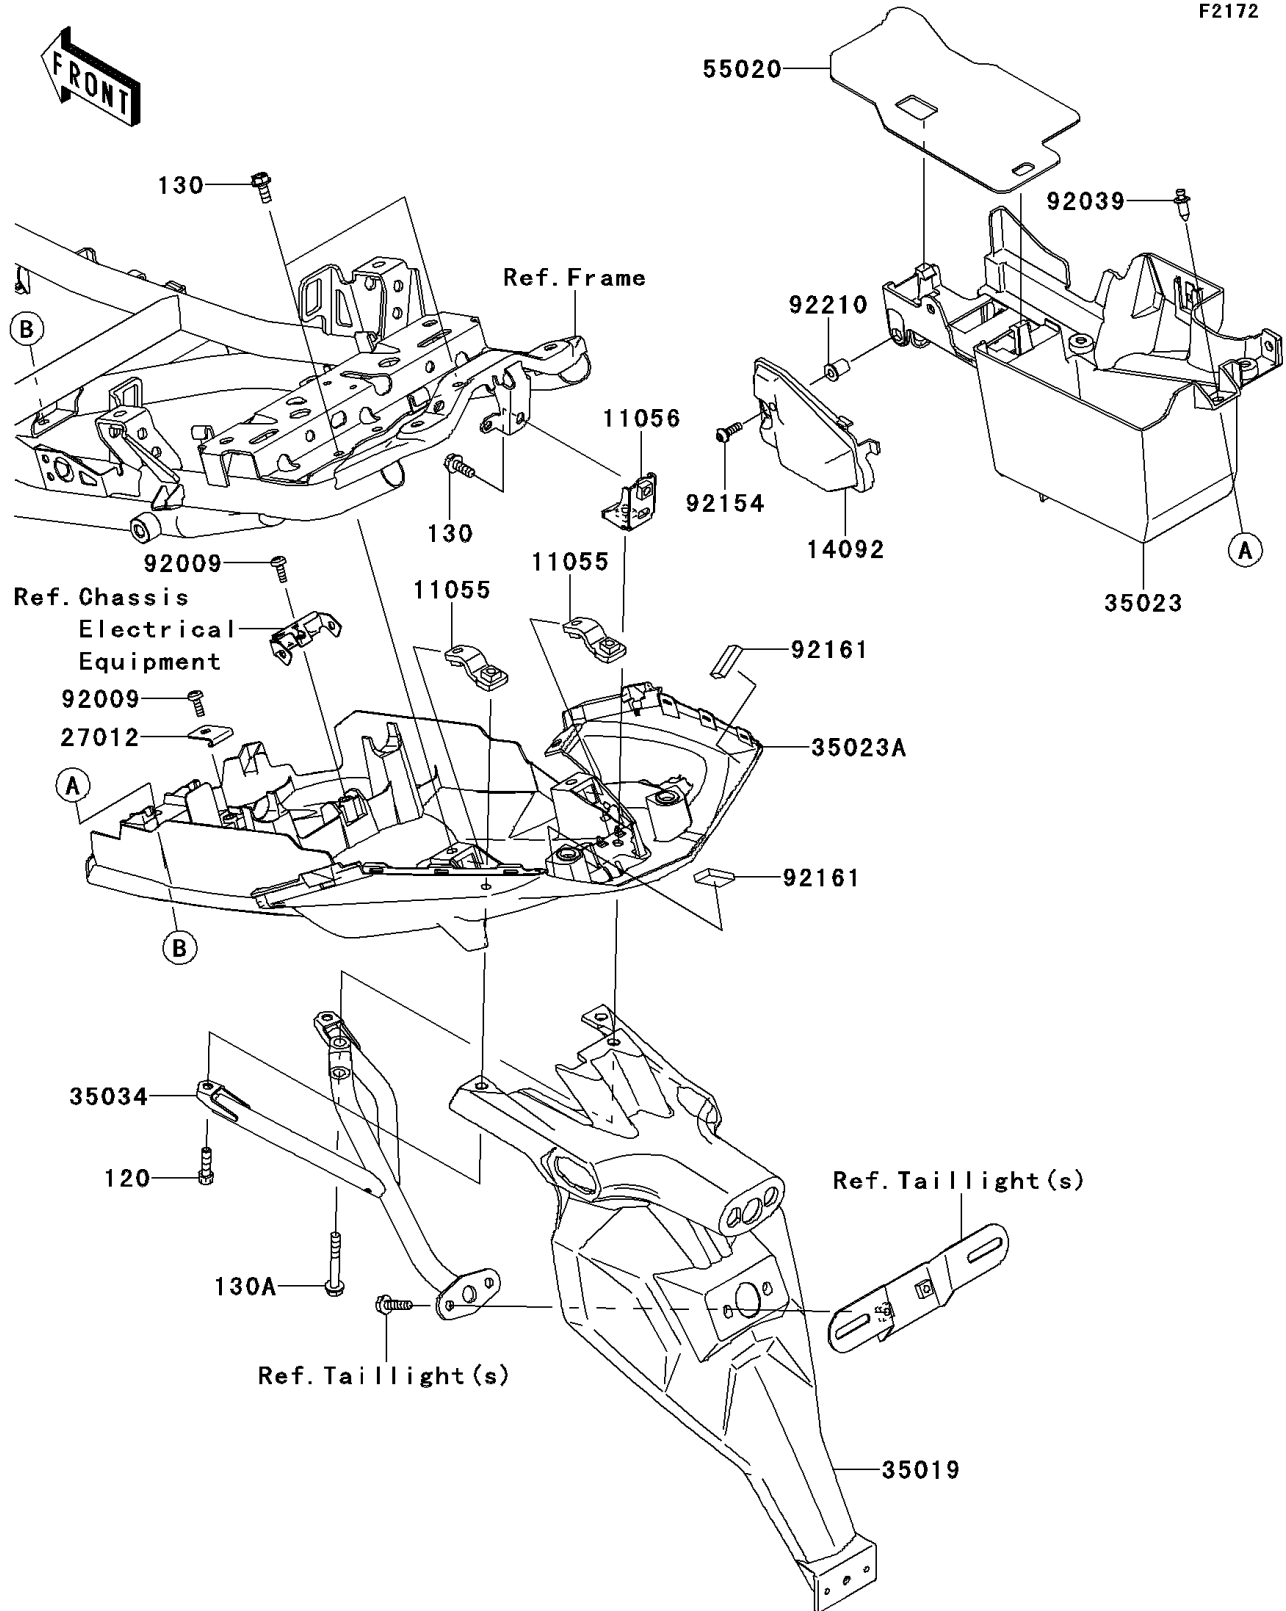

2011 VERSYS PARTS DIAGRAM

Rear Fender(s)

2011 VERSYS PARTS LIST

Rear Fender(s)

ITEM NAME	PART NUMBER	QUANTITY
BOLT-SOCKET,6X22 (Ref # 120)	120CA0622	1
BOLT-FLANGED,6X16 (Ref # 130)	130BA0616	1
BOLT-FLANGED,6X45 (Ref # 130A)	130BB0645	1
BRACKET,FLAP,RR,L&R (Ref # 11055)	11055-1873	1
BRACKET,FLAP,RR,CNT (Ref # 11056)	11056-0236	1
COVER,SWITCH MAINT. (Ref # 14092)	14092-0174	1
HOOK,BATTERY CASE (Ref # 27012)	27012-1316	1
FLAP,RR FENDER (Ref # 35019)	35019-0102	1
FENDER-REAR,FR (Ref # 35023)	35023-0163	1
FENDER-REAR,RR (Ref # 35023A)	35023-0196	1
REINFORCE (Ref # 35034)	35034-0123	1
GUARD,HEAT (Ref # 55020)	55020-0220	1
SCREW,6X14 (Ref # 92009)	92009-3845	1
RIVET (Ref # 92039)	92039-1283	1
BOLT,SOCKET,5X16 (Ref # 92154)	92154-0182	1
DAMPER (Ref # 92161)	92161-0717	1
NUT,WELL,5MM (Ref # 92210)	92210-0498	1