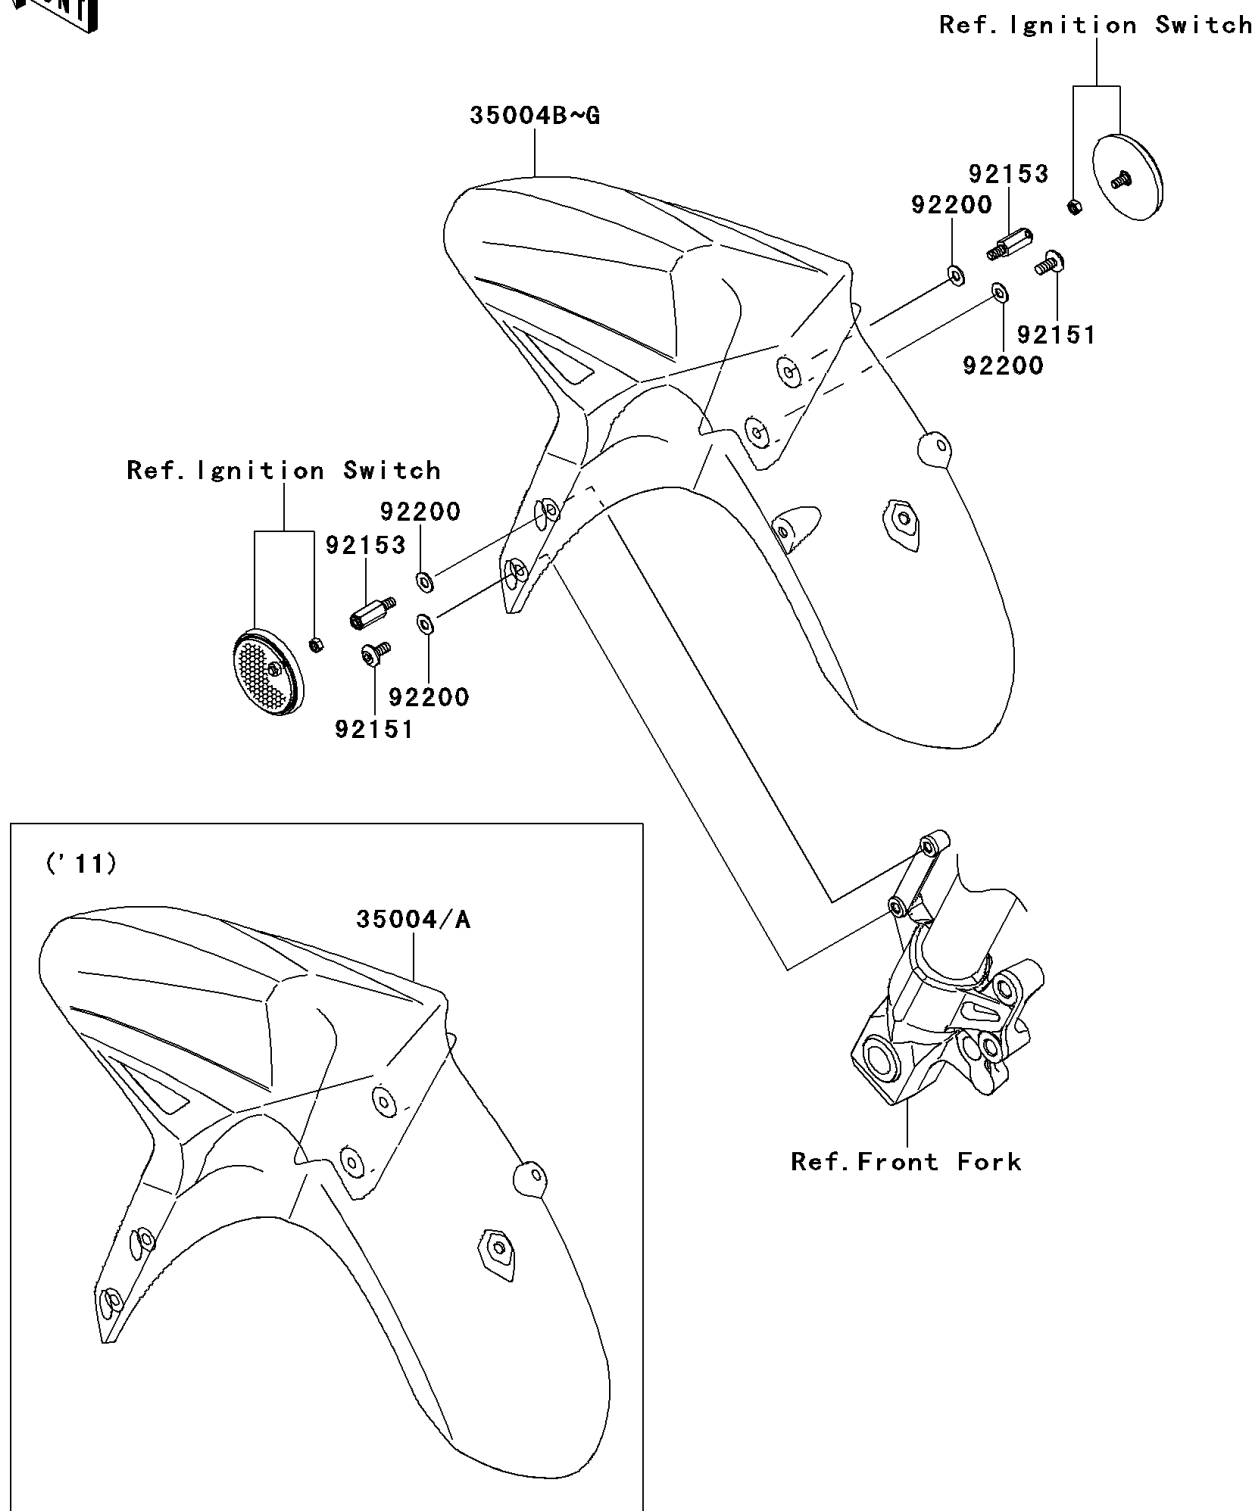

## 2011 VERSYS PARTS DIAGRAM

Front Fender(s)

F2171

## 2011 VERSYS PARTS LIST

Front Fender(s)

ITEM NAME	PART NUMBER	QUANTITY
FENDER-FRONT,M.I.RED (Ref # 35004A)	35004-0137-35D	1
BOLT,SOCKET,6X14 (Ref # 92151)	92151-1654	1
BOLT,6MM (Ref # 92153)	92153-1533	1
WASHER,6.5X14X1 (Ref # 92200)	92200-1388	1
FENDER-FRONT,M.S.BLACK (Ref # 35004)	35004-0137-15Z	1