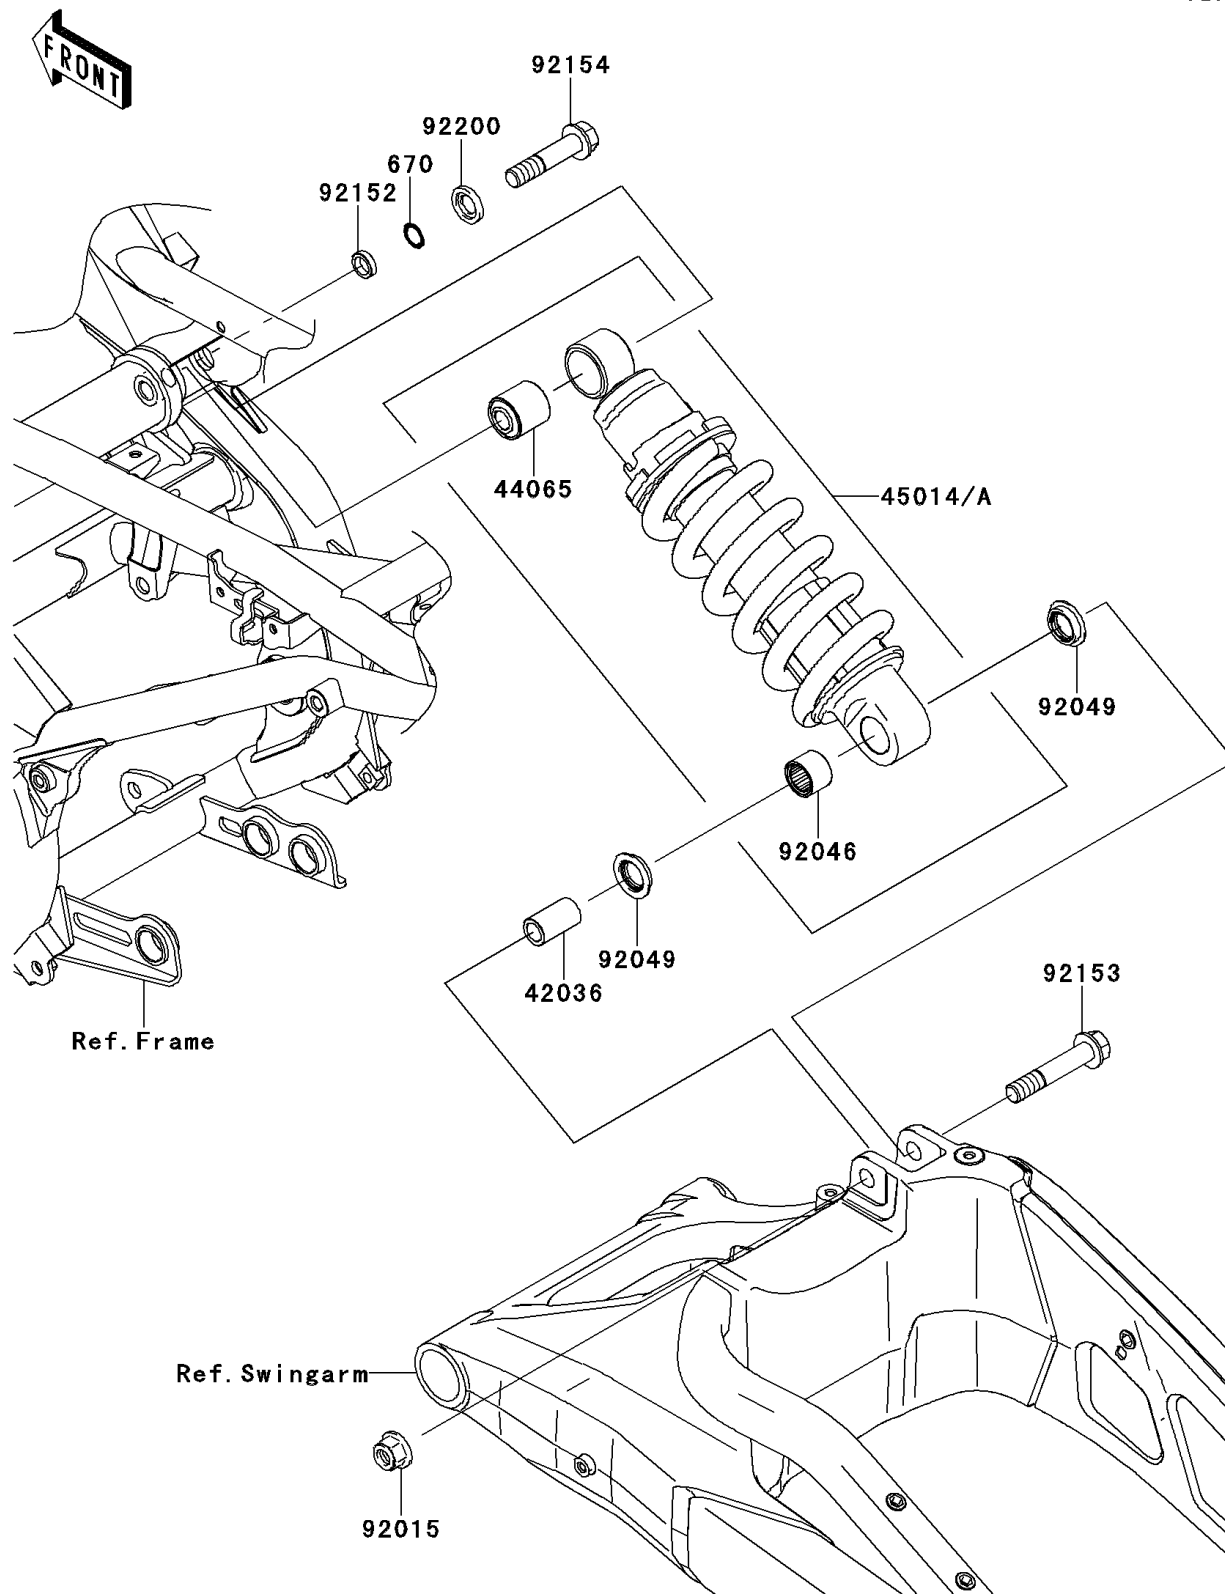

## 2011 VERSYS PARTS DIAGRAM

Suspension/Shock Absorber

F2151

## 2011 VERSYS PARTS LIST

Suspension/Shock Absorber

ITEM NAME	PART NUMBER	QUANTITY
O RING,12MM (Ref # 670)	670B2012	1
SLEEVE,12.1X18X32 (Ref # 42036)	42036-0024	1
BUSHING,SHOCKABSORBER (Ref # 44065)	44065-1017	1
SHOCKABSORBER,P.SILVER (Ref # 45014A)	45014-0147-458	1
NUT,LOCK,FLANGED,12MM (Ref # 92015)	92015-1433	1
BEARING-NEEDLE,SFYZM182417 (Ref # 92046)	92046-1272	1
SEAL-OIL (Ref # 92049)	92049-0133	1
COLLAR,12.1X16.8X4.4 (Ref # 92152)	92152-0811	1
BOLT,FLANGED,12X65 (Ref # 92153)	92153-1767	1
BOLT,FLANGED,12X55 (Ref # 92154)	92154-0289	1
WASHER,12.5X24X3.2 (Ref # 92200)	92200-0519	1