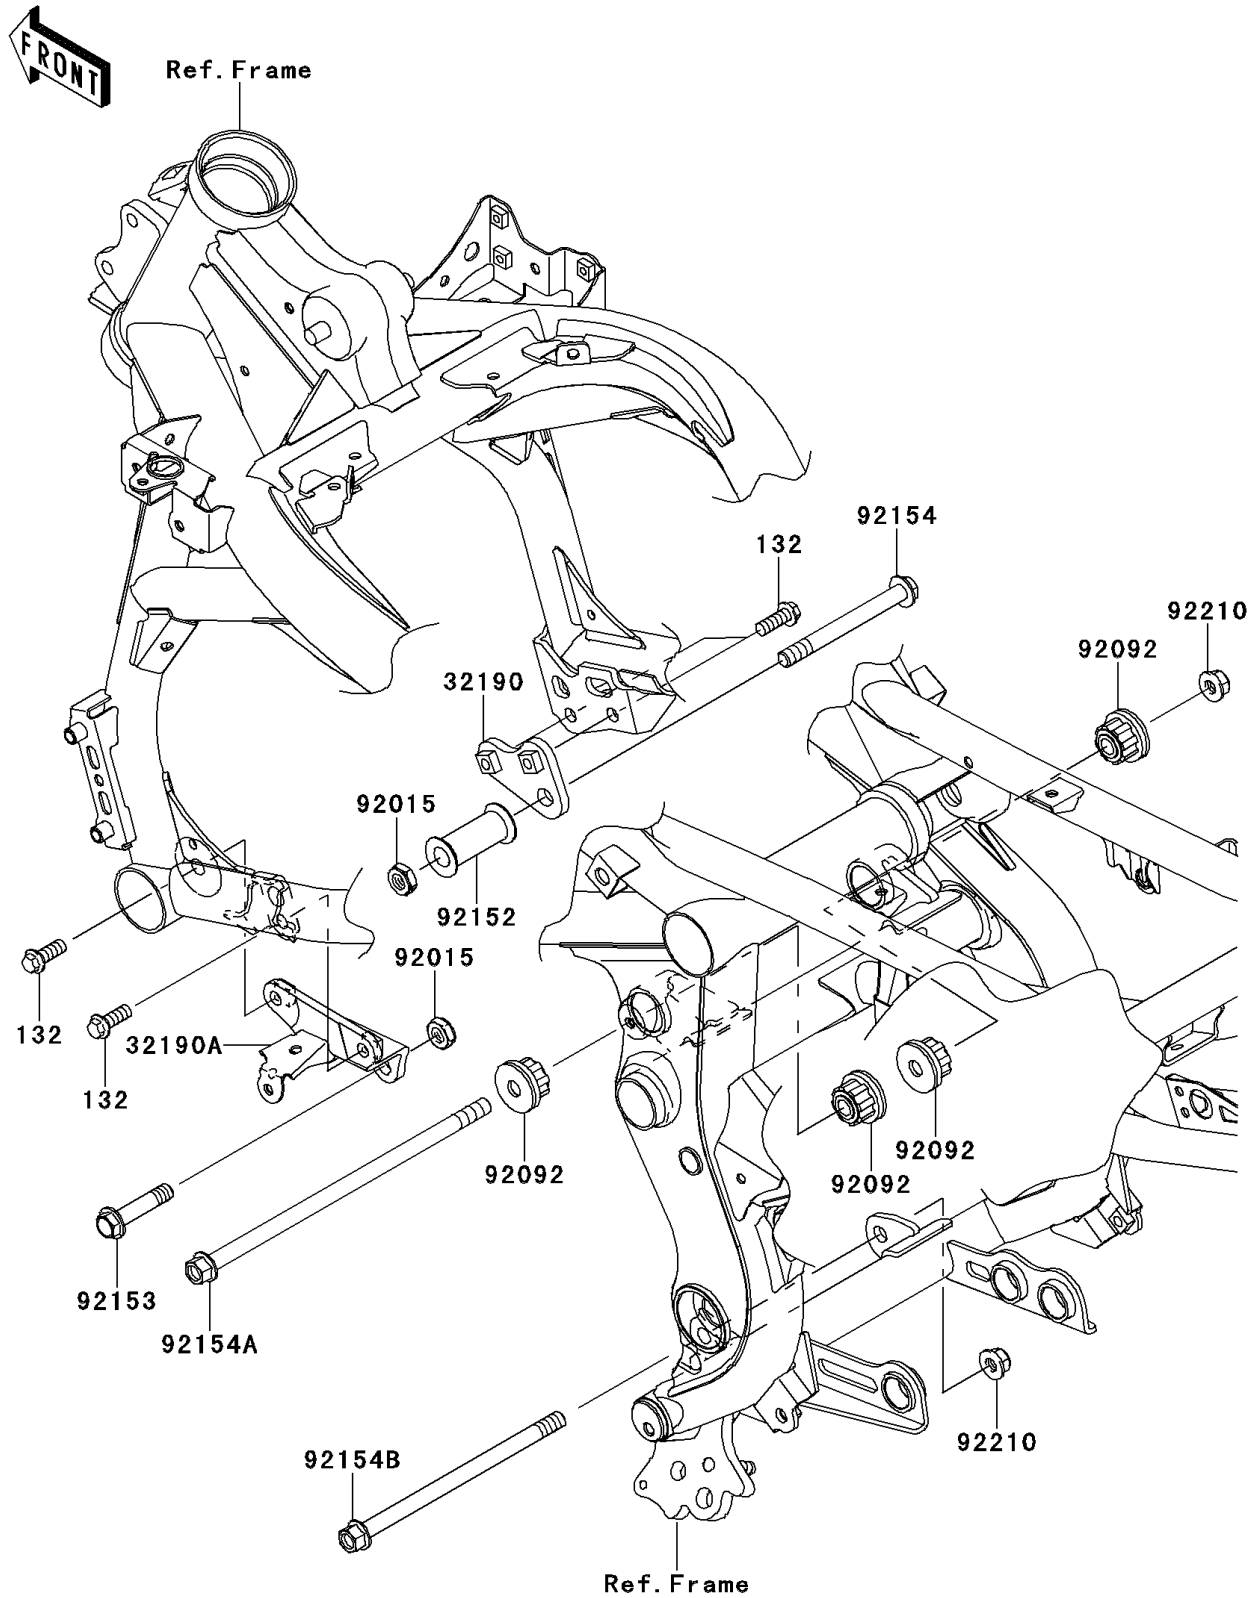

2011 VERSYS PARTS DIAGRAM

Engine Mount

F2122

2011 VERSYS PARTS LIST

Engine Mount

ITEM NAME	PART NUMBER	QUANTITY
BOLT-FLANGED-SMALL,8X22 (Ref # 132)	132BA0822	1
BRACKET-ENGINE,RH (Ref # 32190)	32190-0189	1
BRACKET-ENGINE,LH (Ref # 32190A)	32190-0470	1
NUT,LOCK,10MM,BLACK (Ref # 92015)	92015-1188	1
BUSHING-RUBBER (Ref # 92092)	92092-0021	1
COLLAR,11X26X50.8 (Ref # 92152)	92152-0740	1
BOLT,FLANGED,10X47 (Ref # 92153)	92153-0823	1
BOLT,FLANGED,10X100 (Ref # 92154)	92154-0083	1
BOLT,FLANGED,10X237 (Ref # 92154A)	92154-0138	1
BOLT,FLANGED,10X170 (Ref # 92154B)	92154-0373	1
NUT,LOCK,FLANGED,10MM (Ref # 92210)	92210-1081	1