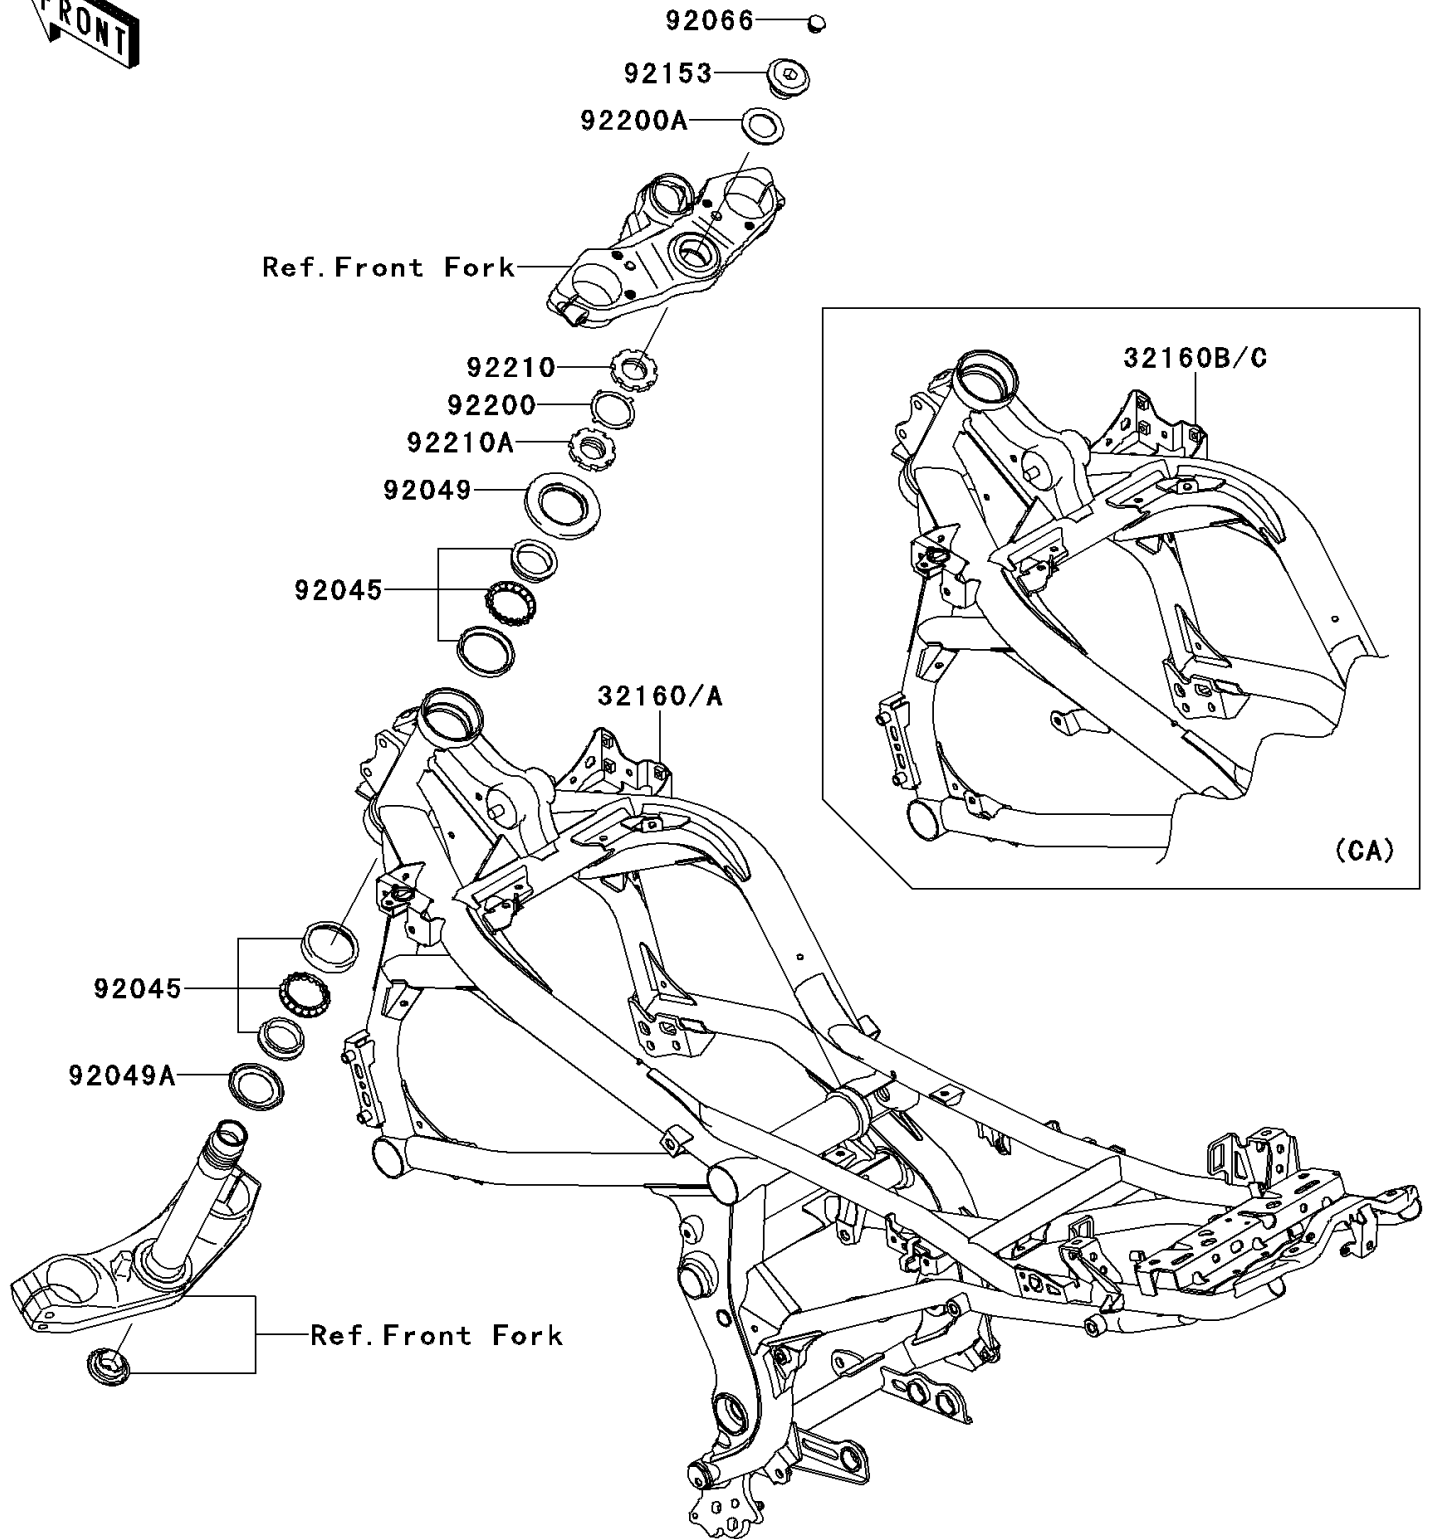

2011 VERSYS PARTS DIAGRAM

Frame

F2120

2011 VERSYS PARTS LIST

Frame

ITEM NAME	PART NUMBER	QUANTITY
BEARING-BALL,SF07A17PX1V1 (Ref # 92045)	92045-1384	1
SEAL-OIL (Ref # 92049)	92049-0131	1
SEAL-OIL (Ref # 92049A)	92049-0137	1
PLUG (Ref # 92066)	92066-0071	1
BOLT,26MM (Ref # 92153)	92153-0474	1
WASHER (Ref # 92200)	92200-0036	1
WASHER,27X42X2.3 (Ref # 92200A)	92200-0081	1
NUT,STEERING STEM,35MM (Ref # 92210)	92210-0534	1
NUT,STEERING STEM,35MM (Ref # 92210A)	92210-0535	1
FRAME-COMP,F.M.GRAY (Ref # 32160A)	32160-0521-26M	1
FRAME-COMP,F.M.GRAY (Ref # 32160C)	32160-0523-26M	1