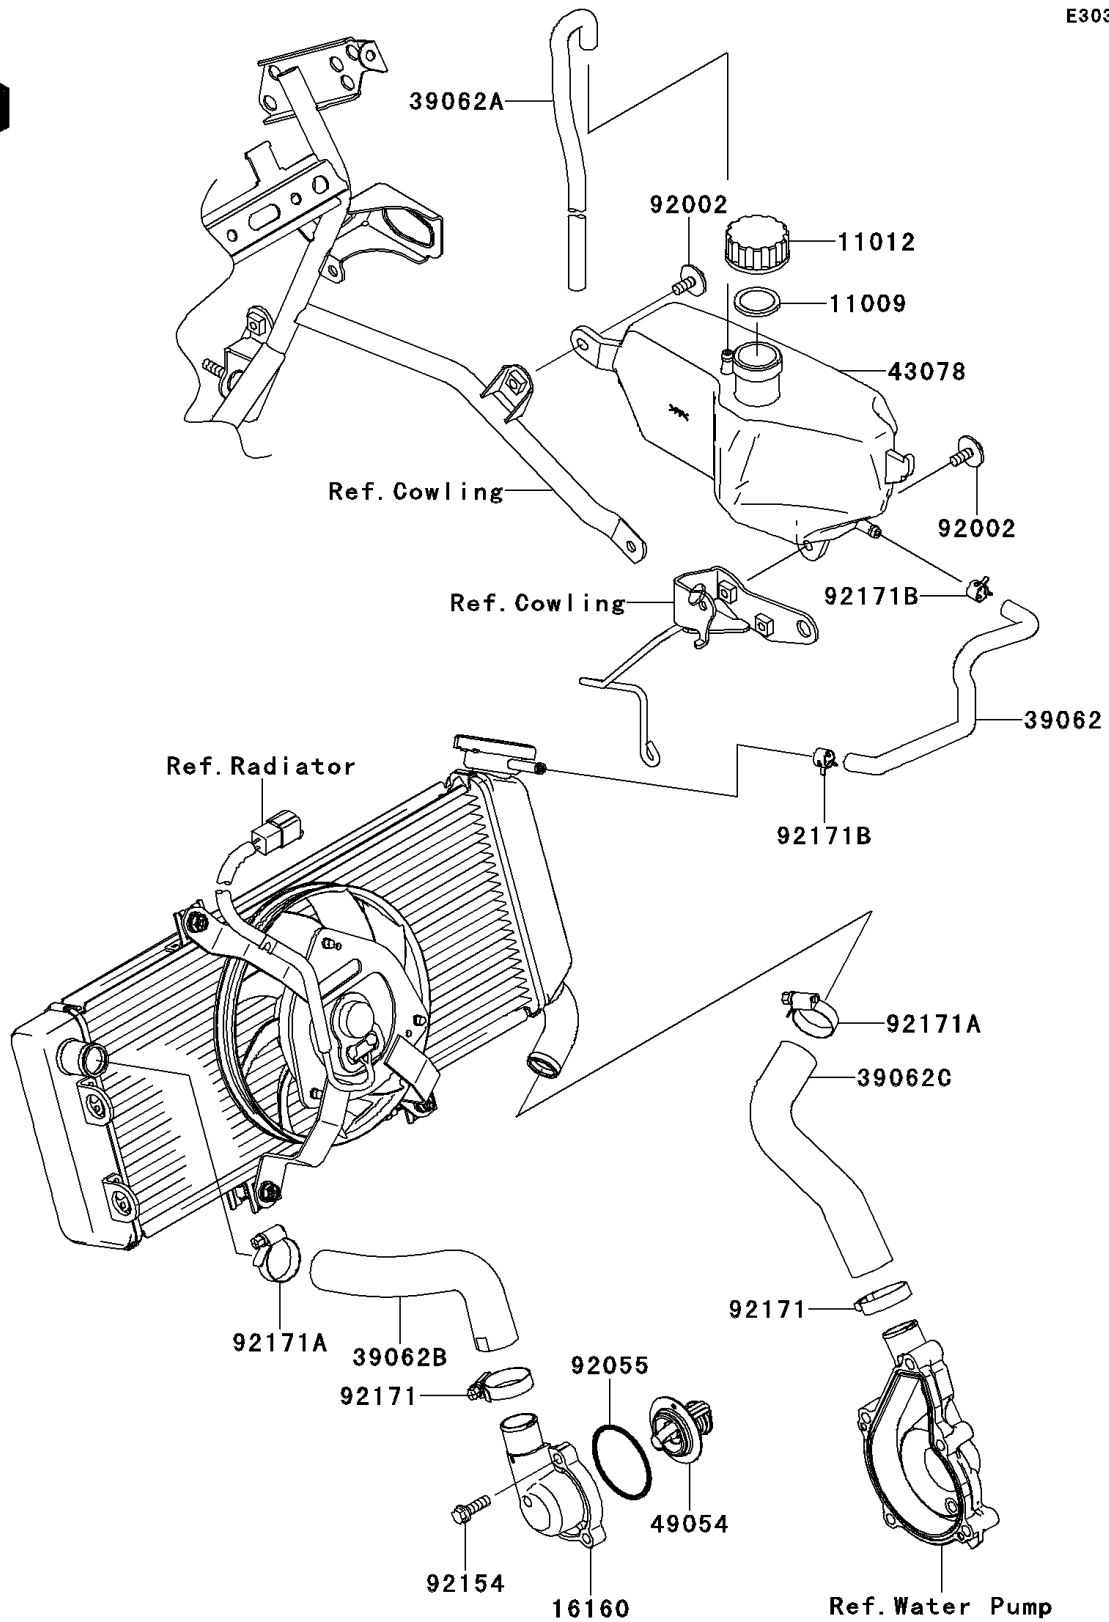

2011 VERSYS PARTS DIAGRAM

Water Pipe

E3037

2011 VERSYS PARTS LIST

Water Pipe

ITEM NAME	PART NUMBER	QUANTITY
GASKET,RESERVOIR TANK CAP (Ref # 11009)	11009-1145	1
CAP (Ref # 11012)	11012-1084	1
BODY,THERMO (Ref # 16160)	16160-0181	1
HOSE-COOLING,RAD-RESERVOIR (Ref # 39062)	39062-0163	1
HOSE-COOLING,BREATHER (Ref # 39062A)	39062-0164	1
HOSE-COOLING,HEAD-RAD. (Ref # 39062B)	39062-0254	1
HOSE-COOLING,W.PUMP-RAD (Ref # 39062C)	39062-0265	1
RESERVOIR (Ref # 43078)	43078-0065	1
THERMOSTAT (Ref # 49054)	49054-0001	1
BOLT,6X16 (Ref # 92002)	92002-1188	1
RING-O,44.7X2.4 (Ref # 92055)	92055-0160	1
BOLT,FLANGED,6X20 (Ref # 92154)	92154-0814	1
CLAMP (Ref # 92171)	92171-0261	1
CLAMP (Ref # 92171A)	92171-0337	1
CLAMP,10.5X8X0.7 (Ref # 92171B)	92171-1992	1