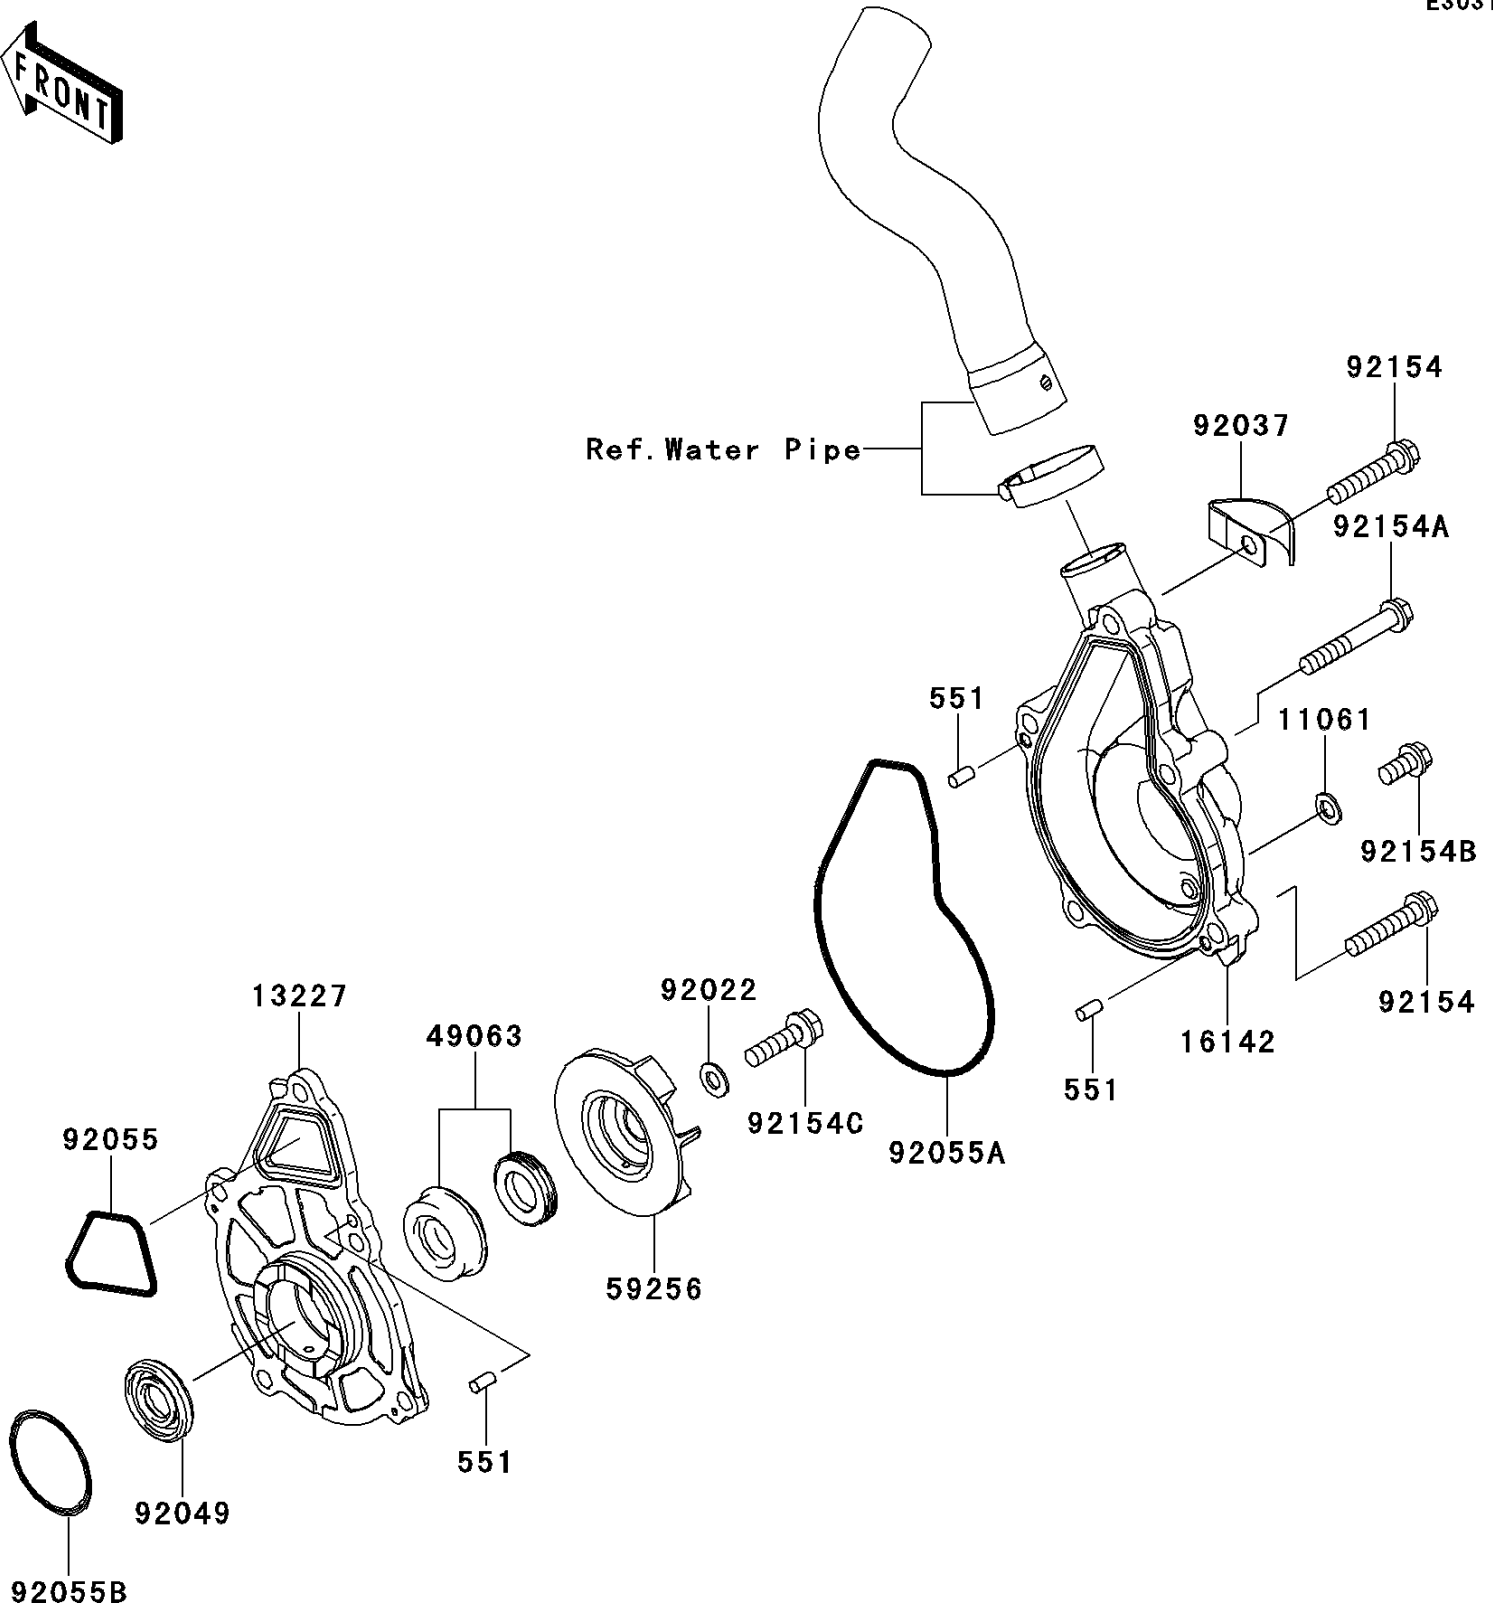

2011 VERSYS PARTS DIAGRAM

Water Pump

E3031

2011 VERSYS PARTS LIST

Water Pump

ITEM NAME	PART NUMBER	QUANTITY
PIN-DOWEL,4X8 (Ref # 551)	551A0408	1
GASKET (Ref # 11061)	11061-0107	1
HOUSING (Ref # 13227)	13227-0023	1
COVER-PUMP (Ref # 16142)	16142-0058	1
SEAL-MECHANICAL,WATER (Ref # 49063)	49063-1055	1
IMPELLER (Ref # 59256)	59256-0009	1
WASHER,6.1X12X1 (Ref # 92022)	92022-077	1
CLAMP (Ref # 92037)	92037-1680	1
SEAL-OIL,12X28.55X5 (Ref # 92049)	92049-0115	1
RING-O,CASE-HOUSING (Ref # 92055)	92055-0082	1
RING-O,HOUSING-PUMP COVER (Ref # 92055A)	92055-0083	1
RING-O,33.2MM (Ref # 92055B)	92055-1155	1
BOLT,FLANGED,6X30 (Ref # 92154)	92154-0778	1
BOLT,FLANGED,6X40 (Ref # 92154A)	92154-0782	1
BOLT,FLANGED,6X12 (Ref # 92154B)	92154-0810	1
BOLT,FLANGED,6X22 (Ref # 92154C)	92154-1069	1