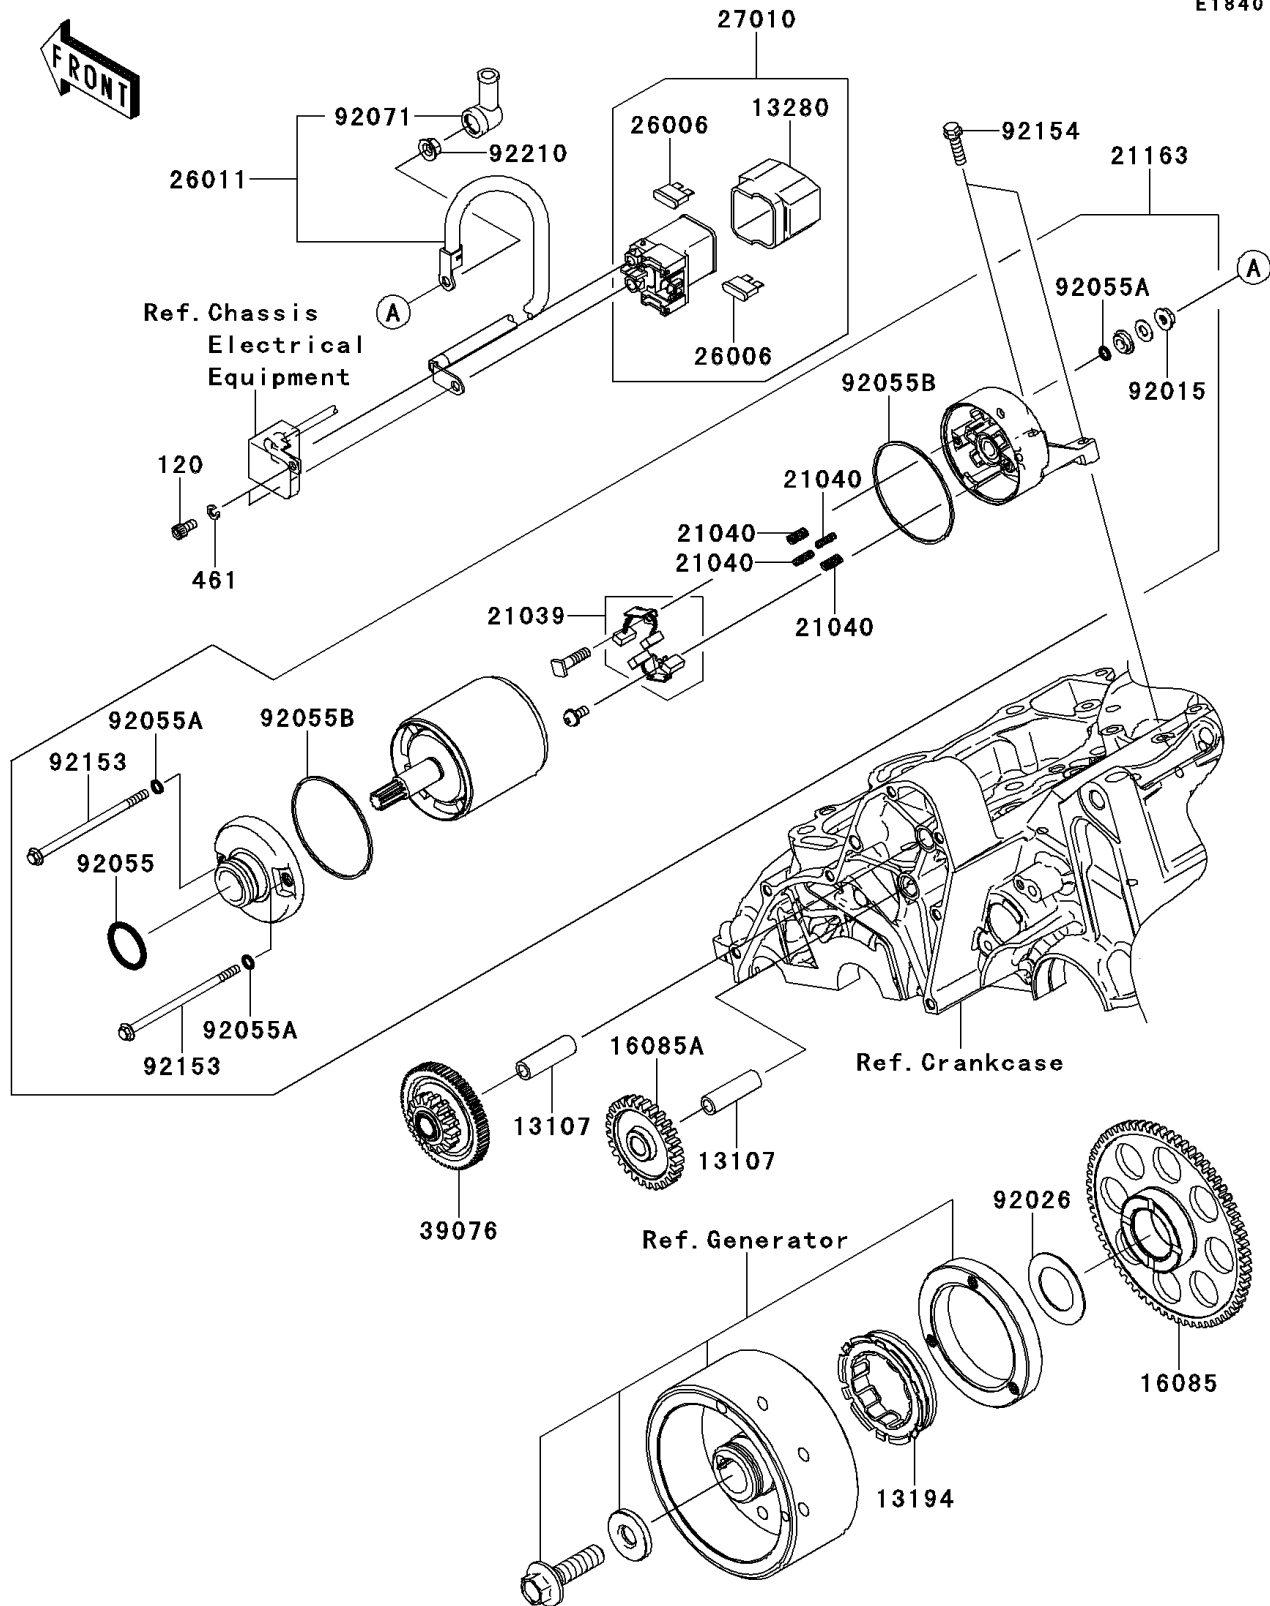

## 2011 VERSYS PARTS DIAGRAM

Starter Motor

E1840

## 2011 VERSYS PARTS LIST

Starter Motor

ITEM NAME	PART NUMBER	QUANTITY
BOLT-SOCKET,6X10 (Ref # 120)	120CB0610	1
WASHER-SPRING,6MM,BLACK (Ref # 461)	461DB0600	1
SHAFT,IDLE GEAR (Ref # 13107)	13107-1106	1
CLUTCH-ONEWAY (Ref # 13194)	13194-0015	1
HOLDER (Ref # 13280)	13280-0301	1
GEAR,67T (Ref # 16085)	16085-0076	1
GEAR,IDLE,28T (Ref # 16085A)	16085-0148	1
BRUSH,CARBON (Ref # 21039)	21039-0004	1
SPRING-BRUSH (Ref # 21040)	21040-0003	1
STARTER-ELECTRIC (Ref # 21163)	21163-0040	1
FUSE,BLADE,30A,GREEN (Ref # 26006)	26006-1006	1
WIRE-LEAD (Ref # 26011)	26011-0205	1
SWITCH,MAGNETIC (Ref # 27010)	27010-0099	1
LIMITER,16T&66T (Ref # 39076)	39076-0023	1
NUT,STARTER MOTOR (Ref # 92015)	92015-1476	1
SPACER,29.1X47.5X1.2 (Ref # 92026)	92026-087	1
RING-O (Ref # 92055)	92055-1276	1
RING-O,4.5X2.0 (Ref # 92055A)	92055-1370	1
RING-O,STARTER MOTOR (Ref # 92055B)	92055-1381	1
GROMMET (Ref # 92071)	92071-0024	1
BOLT (Ref # 92153)	92153-1783	1
BOLT,FLANGED,6X22 (Ref # 92154)	92154-0504	1
NUT,6MM (Ref # 92210)	92210-0188	1