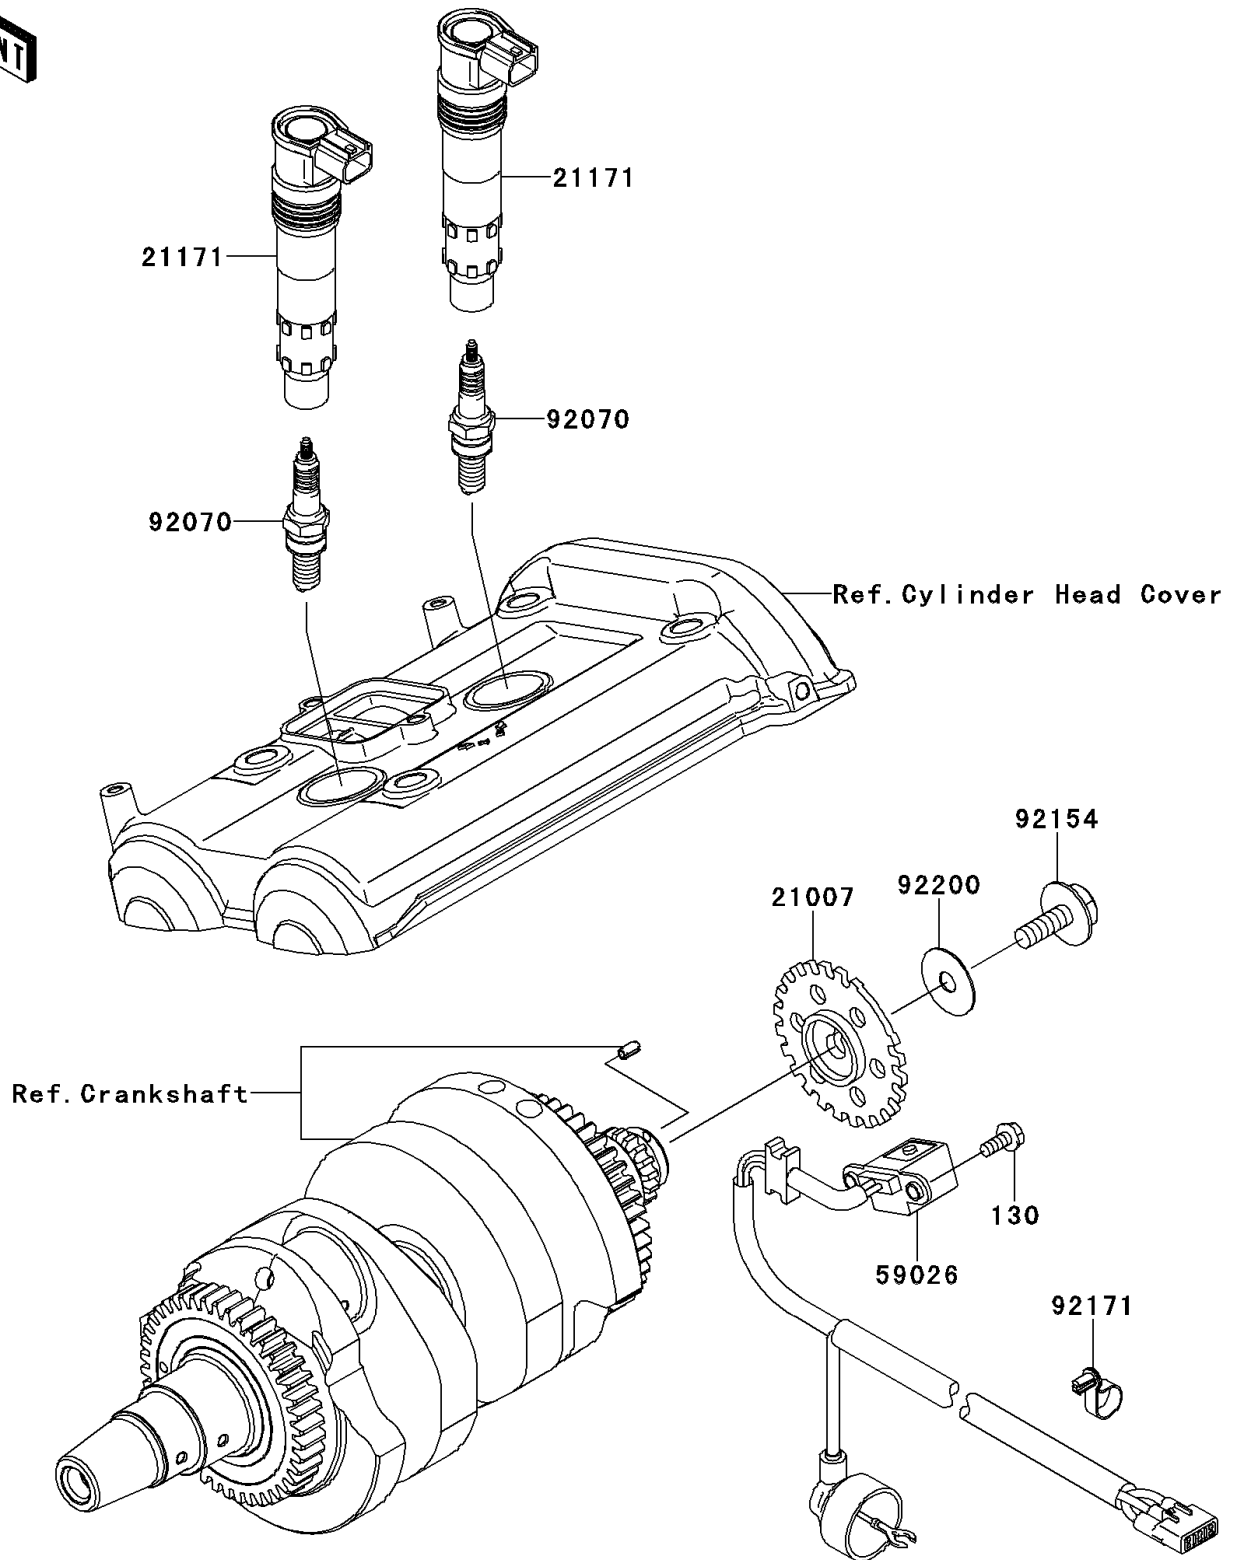

2011 VERSYS PARTS DIAGRAM

Ignition System

E1830

2011 VERSYS PARTS LIST

Ignition System

ITEM NAME	PART NUMBER	QUANTITY
BOLT-FLANGED,5X12 (Ref # 130)	130BA0512	1
ROTOR,PULSING (Ref # 21007)	21007-0053	1
COIL-ASSY-IGNITION (Ref # 21171)	21171-0028	1
COIL-PULSING (Ref # 59026)	59026-0018	1
PLUG-SPARK,CR9EIA(NGK) (Ref # 92070)	92070-0014	1
BOLT,FLANGED,8X23 (Ref # 92154)	92154-0187	1
CLAMP,SPEED (Ref # 92171)	92171-0836	1
WASHER,8.5X28X0.8 (Ref # 92200)	92200-0274	1