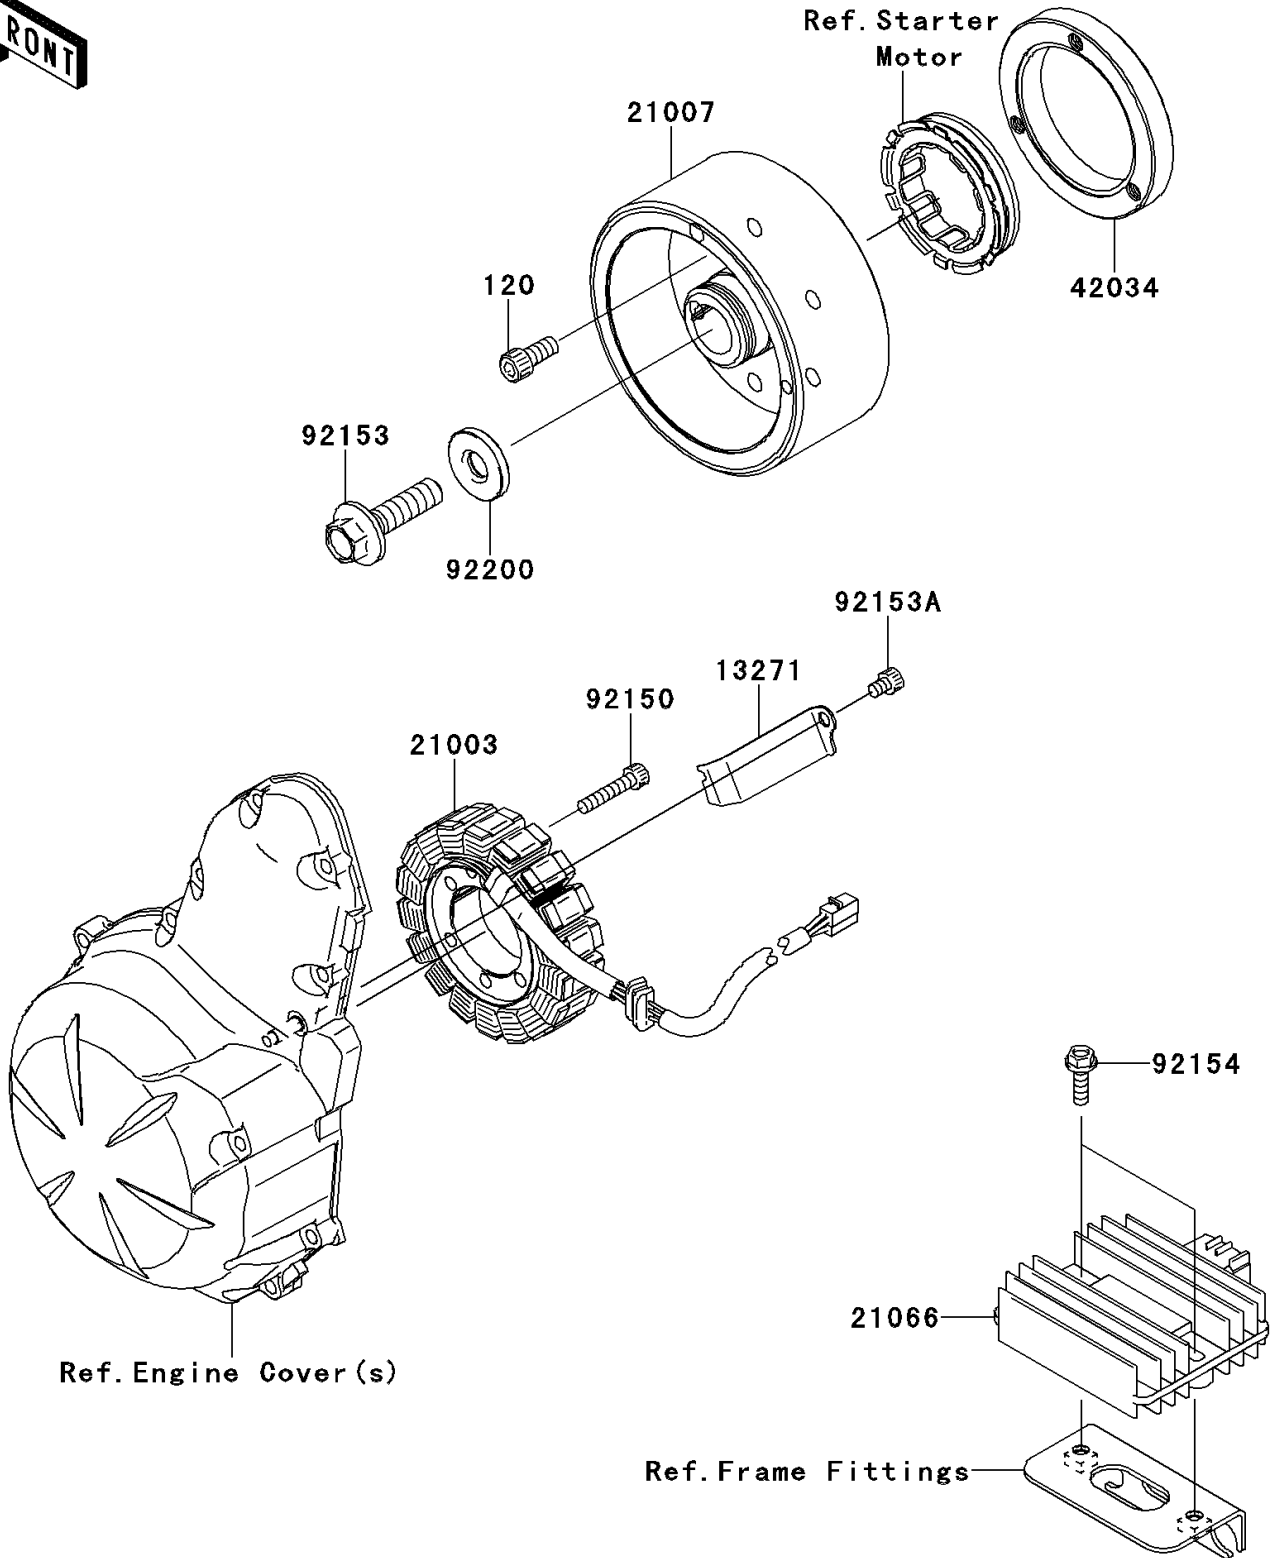

2011 VERSYS PARTS DIAGRAM

Generator

E1810

2011 VERSYS PARTS LIST

Generator

ITEM NAME	PART NUMBER	QUANTITY
BOLT-SOCKET,8X18 (Ref # 120)	120CA0818	1
PLATE (Ref # 13271)	13271-0952	1
STATOR (Ref # 21003)	21003-0042	1
ROTOR (Ref # 21007)	21007-0075	1
REGULATOR-VOLTAGE (Ref # 21066)	21066-0033	1
COUPLING (Ref # 42034)	42034-1143	1
BOLT,SOCKET,6X30 (Ref # 92150)	92150-1433	1
BOLT,FLANGED,12X45 (Ref # 92153)	92153-0951	1
BOLT,SOCKET,6X8 (Ref # 92153A)	92153-1414	1
BOLT,FLANGED,6X20 (Ref # 92154)	92154-0776	1
WASHER,12X33X5 (Ref # 92200)	92200-0220	1