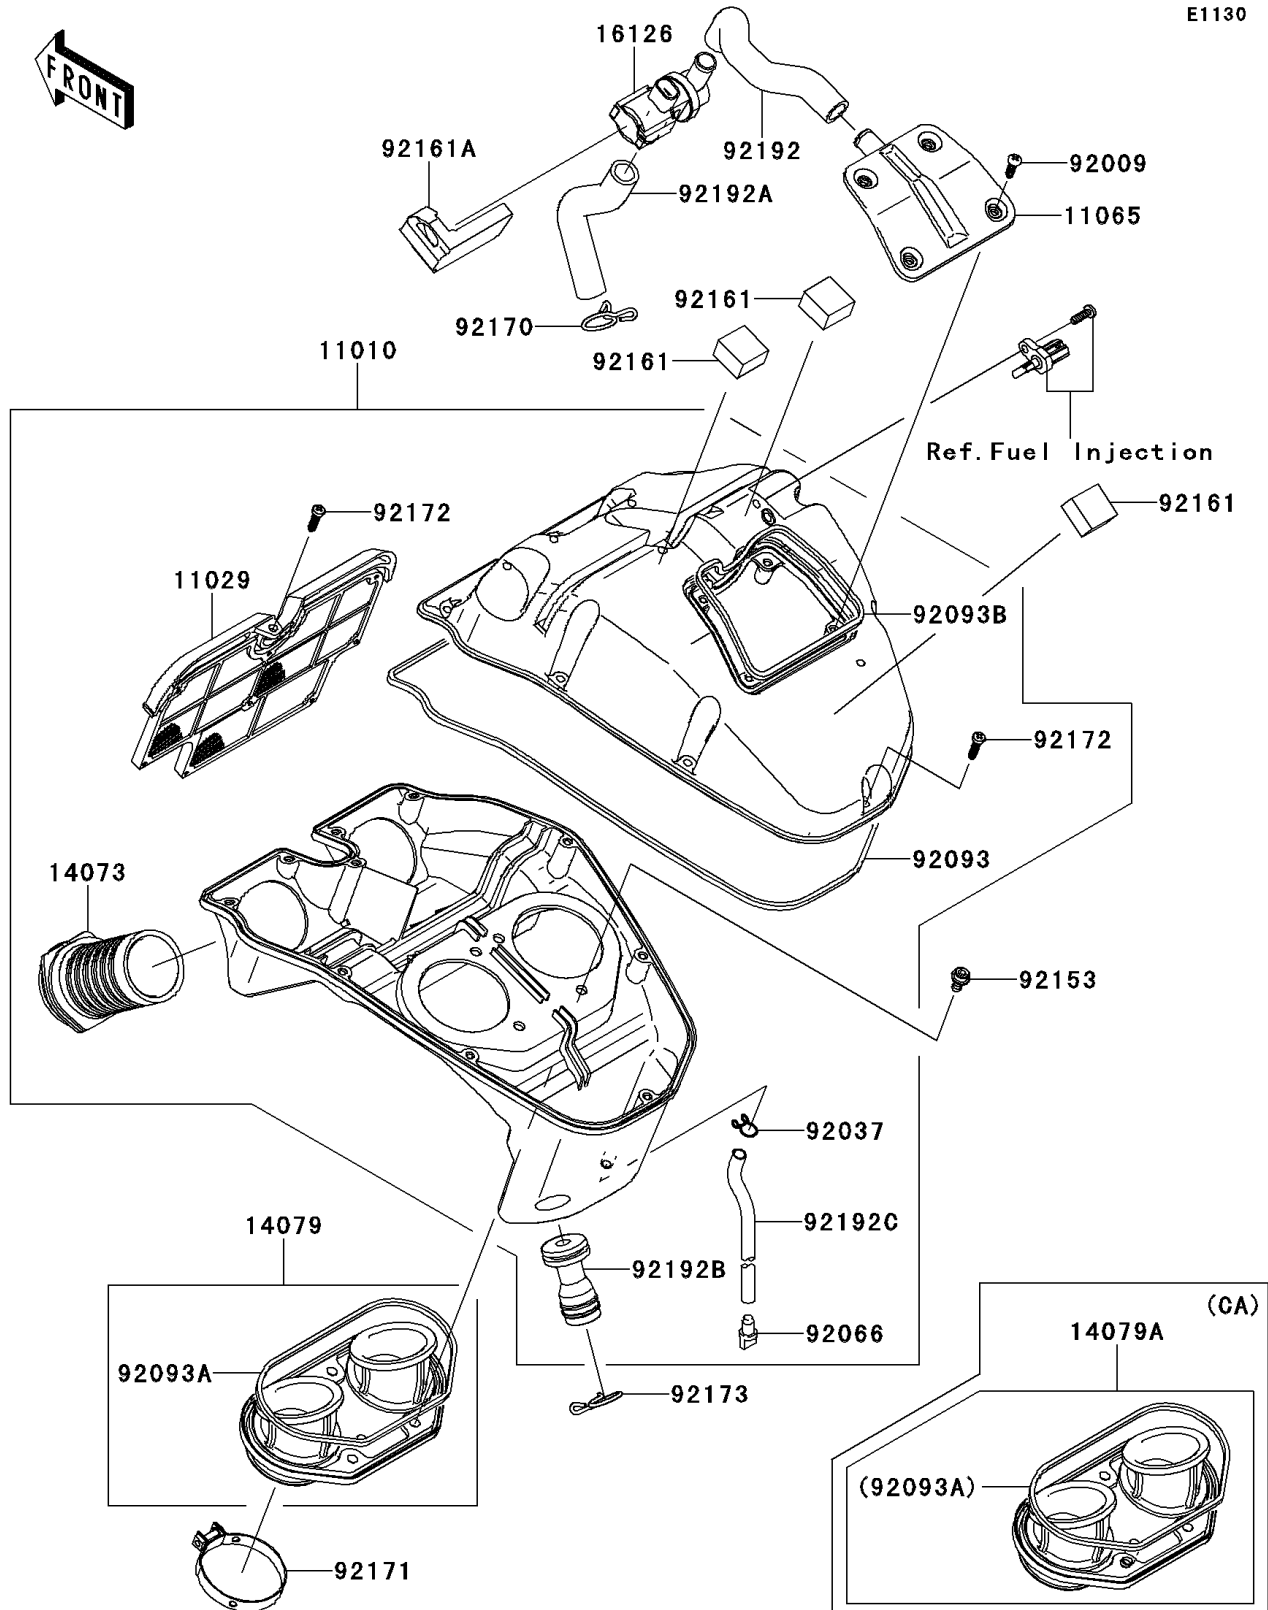

## 2011 VERSYS PARTS DIAGRAM

Air Cleaner

E1130

## 2011 VERSYS PARTS LIST

Air Cleaner

ITEM NAME	PART NUMBER	QUANTITY
FILTER-ASSY-AIR (Ref # 11010)	11010-0153	1
ELEMENT-ASSY-AIR FILTER (Ref # 11029)	11029-0008	1
CAP,UPPER CASE (Ref # 11065)	11065-0120	1
DUCT (Ref # 14073)	14073-0110	1
VALVE,AIR SWITING (Ref # 16126)	16126-0019	1
SCREW,TAPPING,5X16 (Ref # 92009)	92009-1984	1
CLAMP,TUBE (Ref # 92037)	92037-147	1
PLUG,DRAIN (Ref # 92066)	92066-1211	1
SEAL,L=1080 (Ref # 92093)	92093-0045	1
SEAL (Ref # 92093A)	92093-0046	1
SEAL,L=368 (Ref # 92093B)	92093-0048	1
BOLT,SOCKET,6X12 (Ref # 92153)	92153-0759	1
DAMPER,T=15 (Ref # 92161)	92161-0302	1
DAMPER (Ref # 92161A)	92161-0309	1
CLAMP (Ref # 92170)	92170-1017	1
CLAMP (Ref # 92171)	92171-0314	1
SCREW,TAPPING,5X20 (Ref # 92172)	92172-0009	1
CLAMP,22X2 (Ref # 92173)	92173-0001	1
TUBE,ASV-A/C (Ref # 92192)	92192-0231	1
TUBE,HEAD-ASV (Ref # 92192A)	92192-0232	1
TUBE,BREATHER (Ref # 92192B)	92192-0264	1
TUBE,DRAIN,6X9X280 (Ref # 92192C)	92192-0325	1
HOLDER-ASSY (Ref # 14079)	14079-0064	1
HOLDER-ASSY (Ref # 14079A)	14079-0066	1