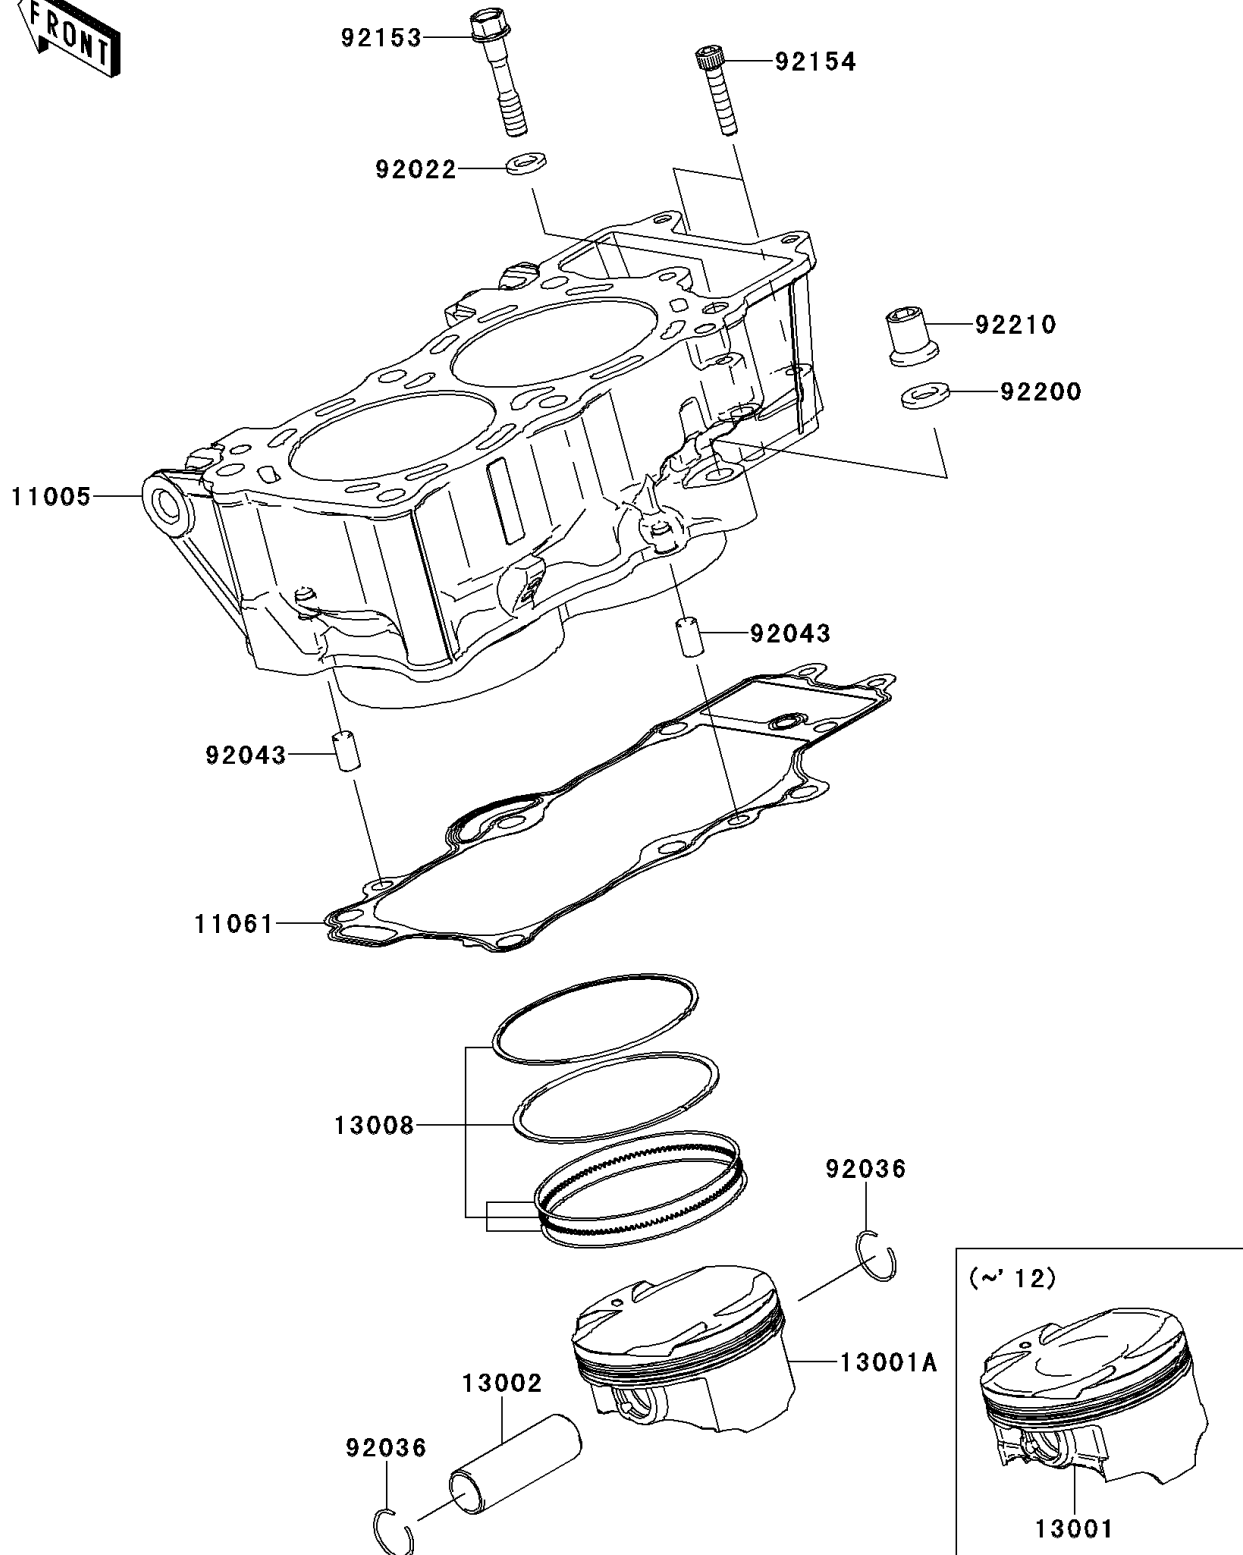

2011 VERSYS PARTS DIAGRAM

Cylinder/Piston(s)

E1120

2011 VERSYS PARTS LIST

Cylinder/Piston(s)

ITEM NAME	PART NUMBER	QUANTITY
CYLINDER-ENGINE (Ref # 11005)	11005-0082	1
GASKET,CYLINDER BASE (Ref # 11061)	11061-0171	1
PISTON-ENGINE (Ref # 13001)	13001-0087	1
PIN-PISTON (Ref # 13002)	13002-0007	1
RING-SET-PISTON (Ref # 13008)	13008-1196	1
WASHER,9X15.5X2 (Ref # 92022)	92022-1401	1
RING-SNAP,PISTON PIN (Ref # 92036)	92036-008	1
PIN,8X14 (Ref # 92043)	92043-1567	1
BOLT,8X43 (Ref # 92153)	92153-1011	1
BOLT,SOCKET,6X30 (Ref # 92154)	92154-0116	1
WASHER,10.5X19X2.3 (Ref # 92200)	92200-0363	1
NUT (Ref # 92210)	92210-0223	1