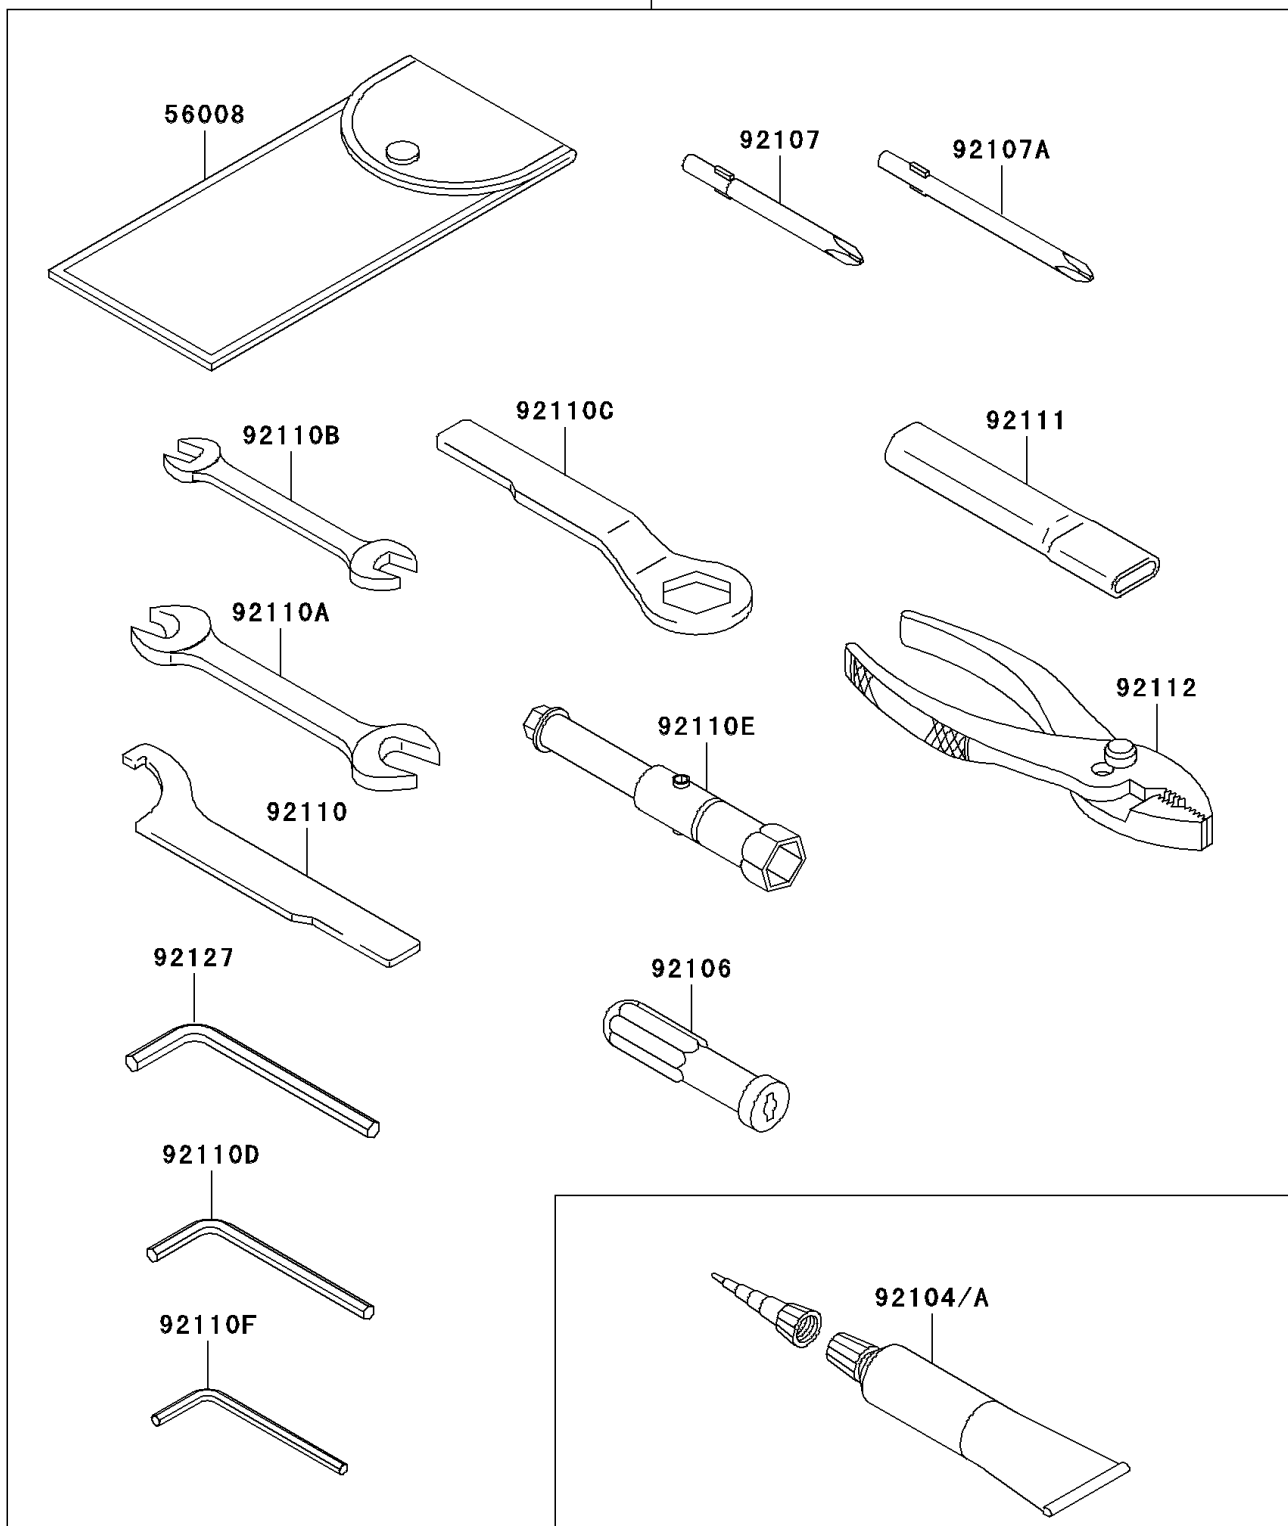

2011 NINJA® 250R PARTS DIAGRAM

Owner's Tools

56007

F2810

2011 NINJA® 250R PARTS LIST

Owner's Tools

ITEM NAME	PART NUMBER	QUANTITY
TOOL-KIT (Ref # 56007)	56007-0092	1
BAG,TOOL (Ref # 56008)	56008-0036	1
GASKET-LIQUID,TB1211F,CLEAR (Ref # 92104)	92104-0004	1
GASKET-LIQUID,TB1216B,BLACK (Ref # 92104A)	92104-1064	1
GRIP-SCREW DRIVER (Ref # 92106)	92106-0004	1
TOOL-DRIVER,#2PHILLIPS (Ref # 92107)	92107-0020	1
TOOL-DRIVER,#3PHILLIPS (Ref # 92107A)	92107-0021	1
TOOL-WRENCH,HOOK (Ref # 92110)	92110-0040	1
TOOL-WRENCH,OPEN END,14X17 (Ref # 92110A)	92110-0057	1
TOOL-WRENCH,OPEN END,10X12 (Ref # 92110B)	92110-0062	1
TOOL-WRENCH,BOX END,24MM (Ref # 92110C)	92110-0066	1
TOOL-WRENCH,ALLEN,5MM (Ref # 92110D)	92110-1015	1
TOOL-WRENCH,BOX,16MM (Ref # 92110E)	92110-1132	1
TOOL-WRENCH,ALLEN,4MM (Ref # 92110F)	92110-3703	1
TOOL-BAR,WRENCH (Ref # 92111)	92111-0008	1
TOOL-PLIERS (Ref # 92112)	92112-0007	1
TOOL-WRENCH,ALLEN,6MM (Ref # 92127)	92127-003	1