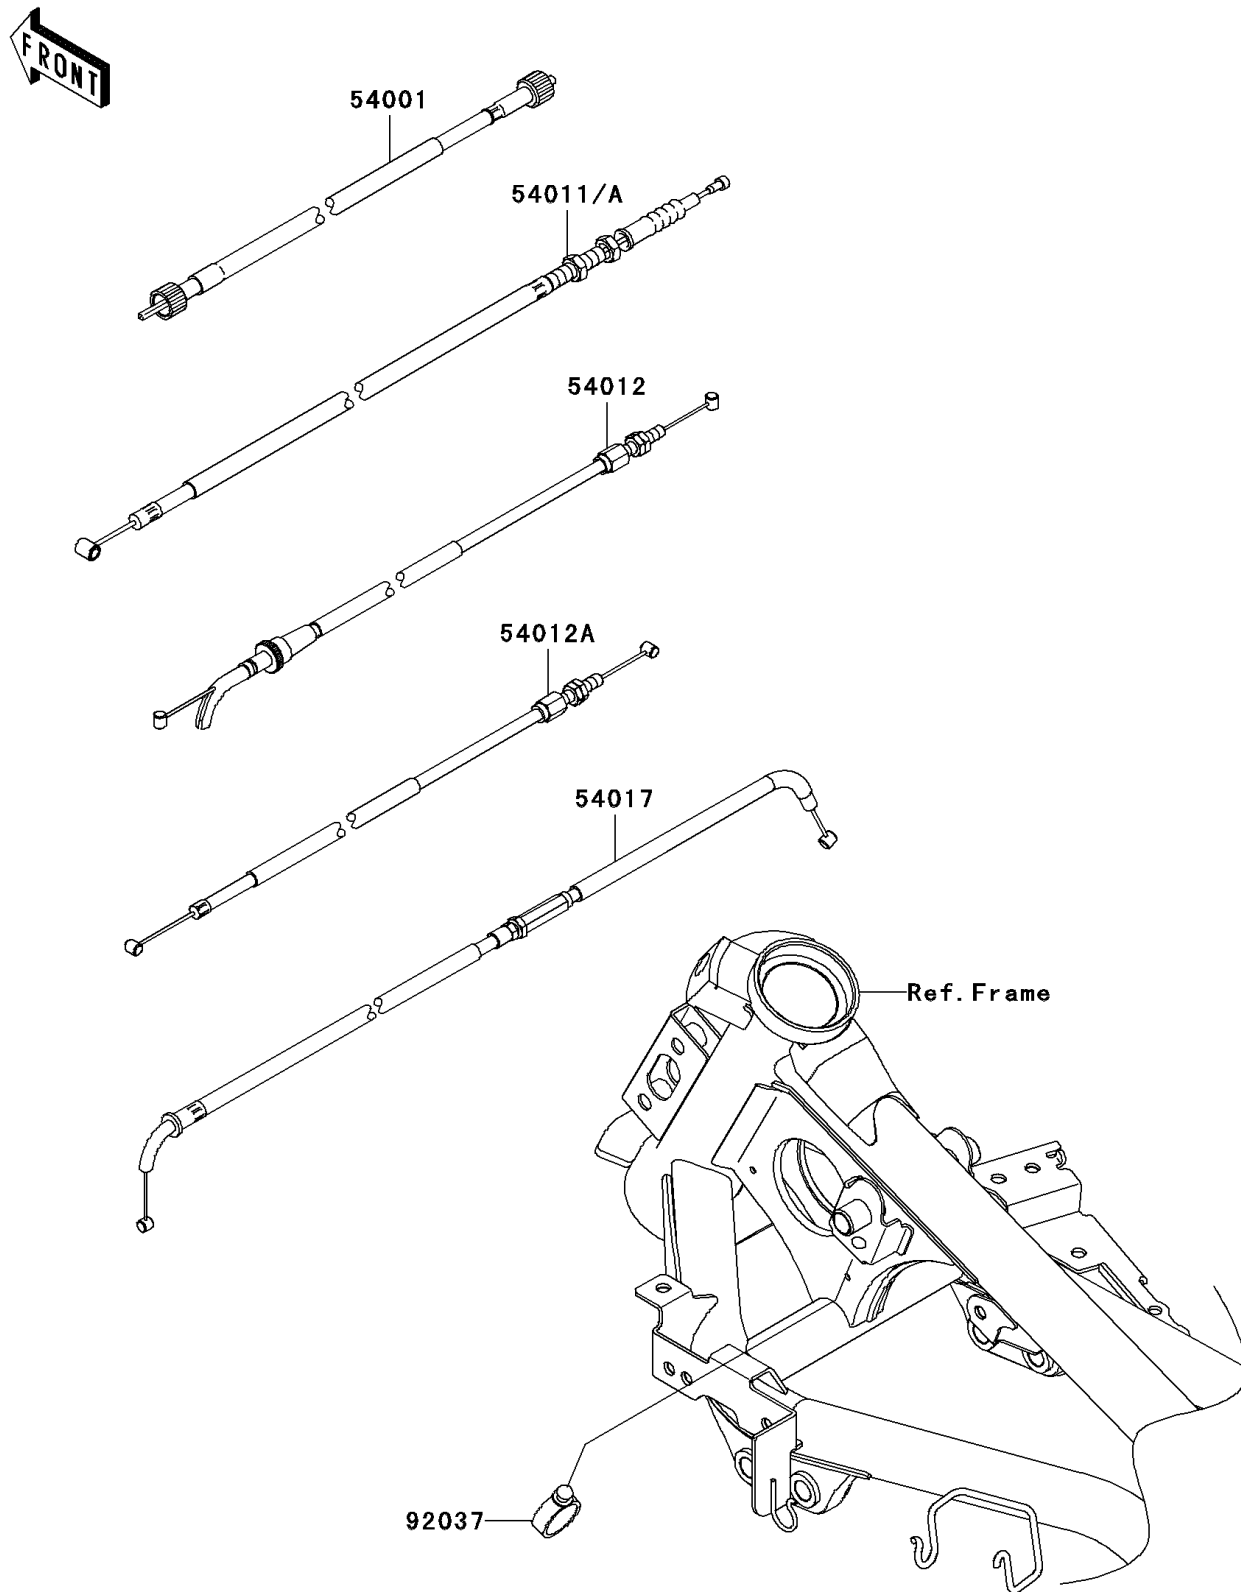

2011 NINJA® 250R PARTS DIAGRAM

Cables

F2540

2011 NINJA® 250R PARTS LIST

Cables

ITEM NAME	PART NUMBER	QUANTITY
CABLE-SPEEDMETER (Ref # 54001)	54001-0025	1
CABLE-CLUTCH (Ref # 54011)	54011-0073	1
CABLE-THROTTLE,OPENING (Ref # 54012)	54012-0295	1
CABLE-THROTTLE,CLOSING (Ref # 54012A)	54012-0296	1
CABLE-STARTER (Ref # 54017)	54017-0037	1
CLAMP,HOSE (Ref # 92037)	92037-1827	1