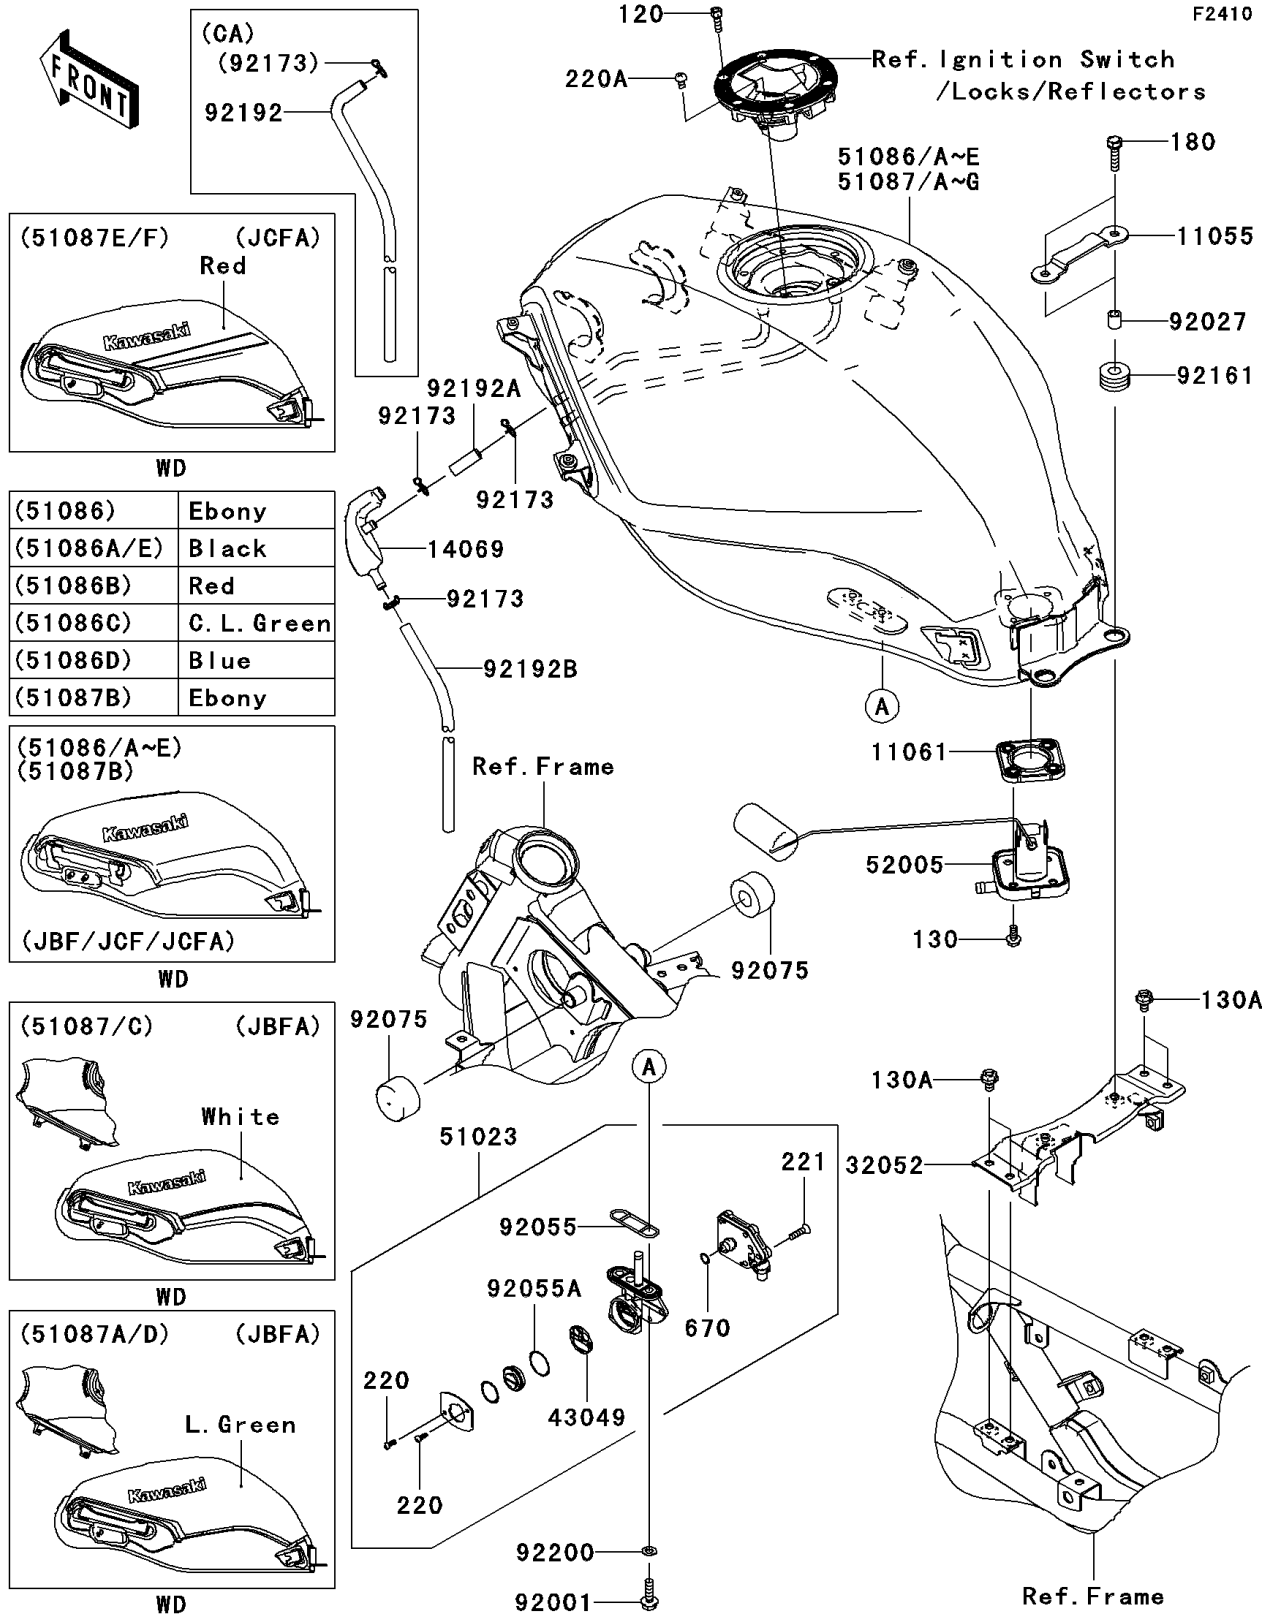

2011 NINJA® 250R PARTS DIAGRAM

Fuel Tank

2011 NINJA® 250R PARTS LIST

Fuel Tank

ITEM NAME	PART NUMBER	QUANTITY
BRACKET (Ref # 11055)	11055-0897	1
GASKET,FUEL GAUGE (Ref # 11061)	11061-0279	1
BRACKET-TANK,RR (Ref # 32052)	32052-0143	1
PACKING,TAP VALVE (Ref # 43049)	43049-1091	1
TAP-ASSY,FUEL (Ref # 51023)	51023-0032	1
GAUGE,FUEL (Ref # 52005)	52005-0082	1
BOLT,6X20 (Ref # 92001)	92001-1091	1
BOLT-SOCKET,5X16 (Ref # 120)	120CB0516	1
BOLT-FLANGED,5X12 (Ref # 130)	130BA0512	1
BOLT-FLANGED,6X10 (Ref # 130A)	130BA0610	1
BOLT-UPSET-WS,6X25 (Ref # 180)	180BB0625	1
SCREW-PAN-CROSS,3X8 (Ref # 220)	220AA0308	1
SCREW-PAN-CROSS,5X8 (Ref # 220A)	220AB0508	1
SCREW-CSK-CROSS,4X14 (Ref # 221)	221AA0414	1
O RING,3.8X1.9 (Ref # 670)	670E1504	1
COLLAR,6.8X10X11.5 (Ref # 92027)	92027-1210	1
RING-O,FUEL TAP PACKING (Ref # 92055)	92055-1112	1
RING-O,TAP LEVER (Ref # 92055A)	92055-1419	1
DAMPER,FUEL TANK,FR (Ref # 92075)	92075-1115	1
DAMPER,10X24X12 (Ref # 92161)	92161-0927	1
WASHER,6.5X11.5X0.8 (Ref # 92200)	92200-0117	1
BREATHER (Ref # 14069)	14069-0011	1
TANK-COMP-FUEL,EBONY (Ref # 51086)	51086-5474-H8	1
TANK-COMP-FUEL,M.I.BLUE (Ref # 51086D)	51086-5476-35C	1
TANK-COMP-FUEL,EBONY (Ref # 51087B)	51087-5042-H8	1
CLAMP (Ref # 92173)	92173-0049	2
TUBE (Ref # 92192)	92192-0671	1
TUBE,5X9X26 (Ref # 92192A)	92192-0910	1
TUBE,5X9X870 (Ref # 92192B)	92192-0919	1