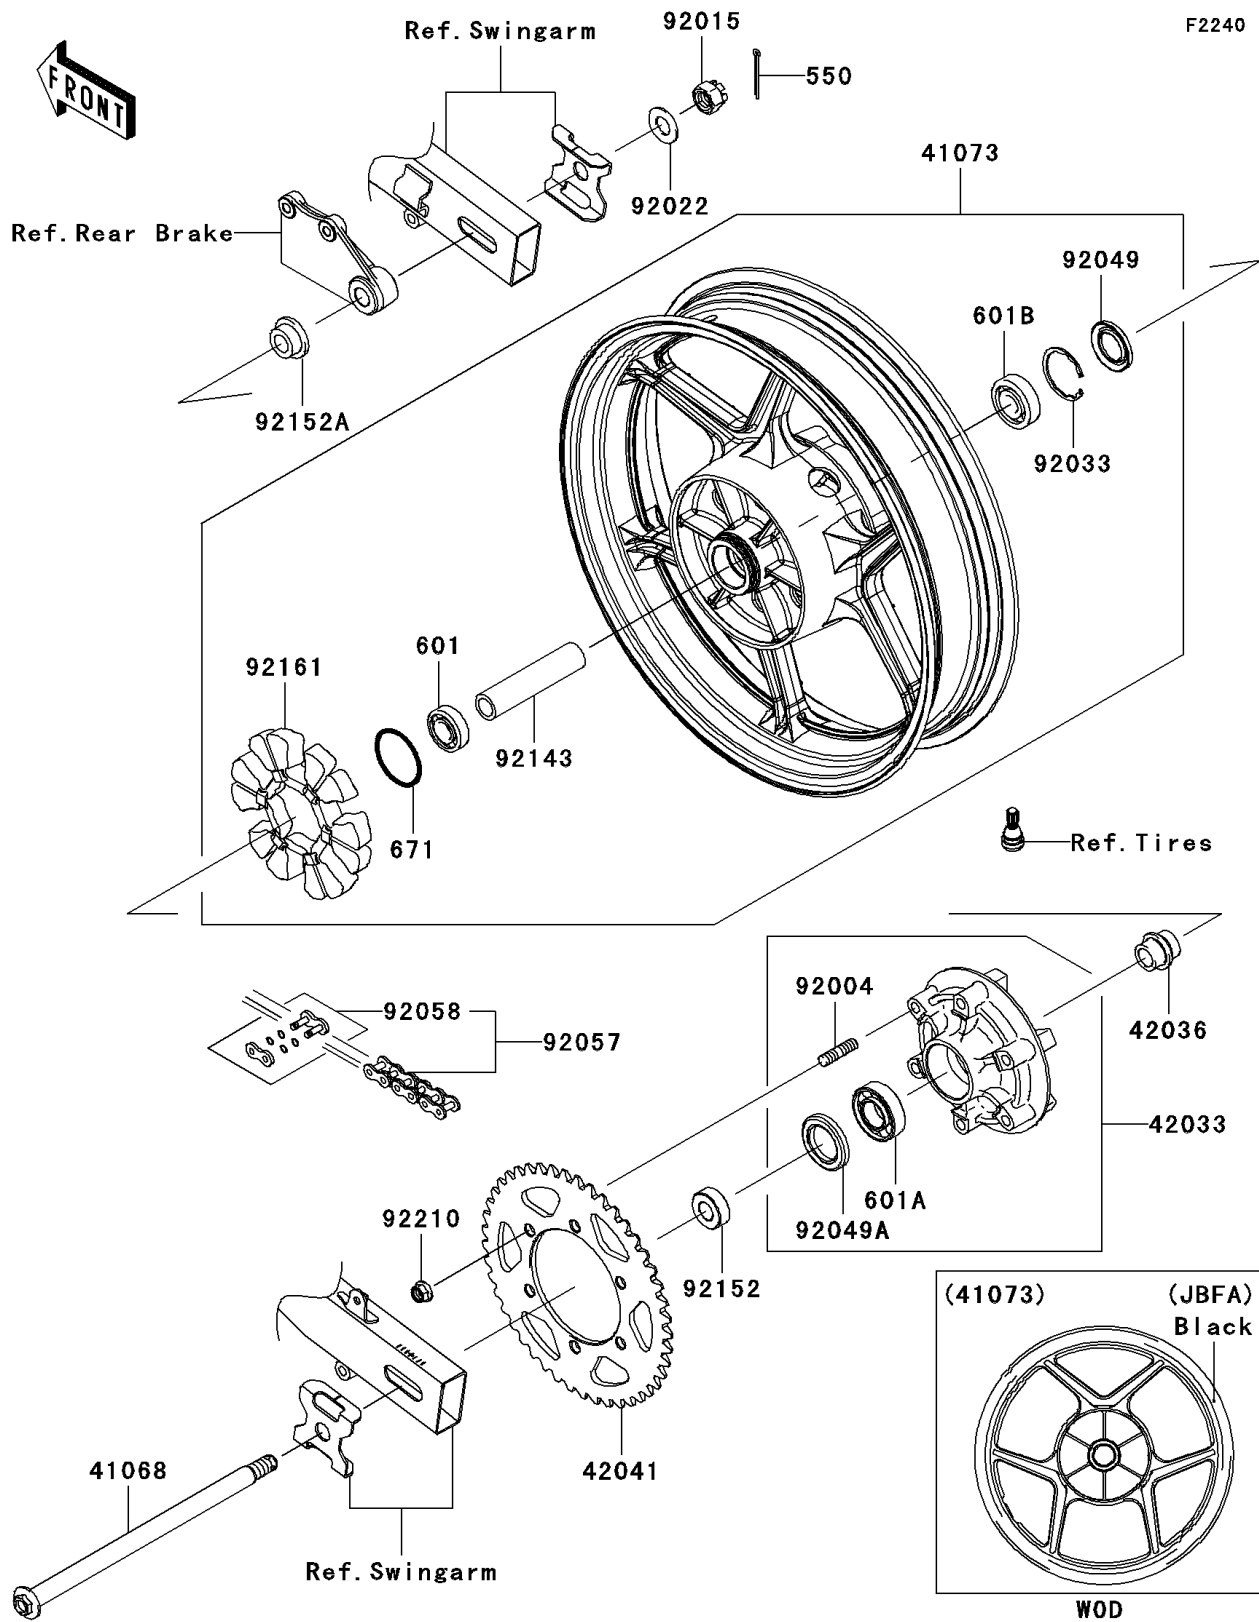

2011 NINJA® 250R PARTS DIAGRAM

Rear Wheel/Chain

2011 NINJA® 250R PARTS LIST

Rear Wheel/Chain

ITEM NAME	PART NUMBER	QUANTITY
PIN-COTTER,4.0X35 (Ref # 550)	550AA4035	1
BEARING-BALL,#6203UUC3 (Ref # 601)	601B6203UU	1
BEARING-BALL,#6205G (Ref # 601A)	601B6205G	1
BEARING-BALL,6303LLUC3/2ASU68 (Ref # 601B)	601B6303UU	1
O RING (Ref # 671)	671B2550	1
AXLE,RR (Ref # 41068)	41068-1223	1
WHEEL-ASSY,RR,G.BLACK (Ref # 41073)	41073-0179-QT	1
COUPLING-ASSY,RR HUB (Ref # 42033)	42033-0039	1
SLEEVE,RR HUB,L=30 (Ref # 42036)	42036-1055	1
SPROCKET-HUB,45T (Ref # 42041)	42041-0011	1
STUD,10X19 (Ref # 92004)	92004-0048	1
NUT,CASTLE,16MM (Ref # 92015)	92015-1947	1
WASHER,17.5X34X2.0 (Ref # 92022)	92022-1916	1
RING-SNAP,47MM (Ref # 92033)	92033-1042	1
SEAL-OIL,BJN28475 (Ref # 92049)	92049-1056	1
SEAL-OIL (Ref # 92049A)	92049-1287	1
CHAIN,DRIVE,EK520SR-02X106L (Ref # 92057)	92057-0019	1
JOINT-CHAIN,DRIVE (Ref # 92058)	92058-1102	1
COLLAR,RR HUB,L=111 (Ref # 92143)	92143-1416	1
COLLAR,17X35X13 (Ref # 92152)	92152-0843	1
COLLAR,17X28(38)X15 (Ref # 92152A)	92152-0844	1
DAMPER,RR HUB SHOCK (Ref # 92161)	92161-0700	1
NUT,LOCK,FLANGED,10MM (Ref # 92210)	92210-0276	1