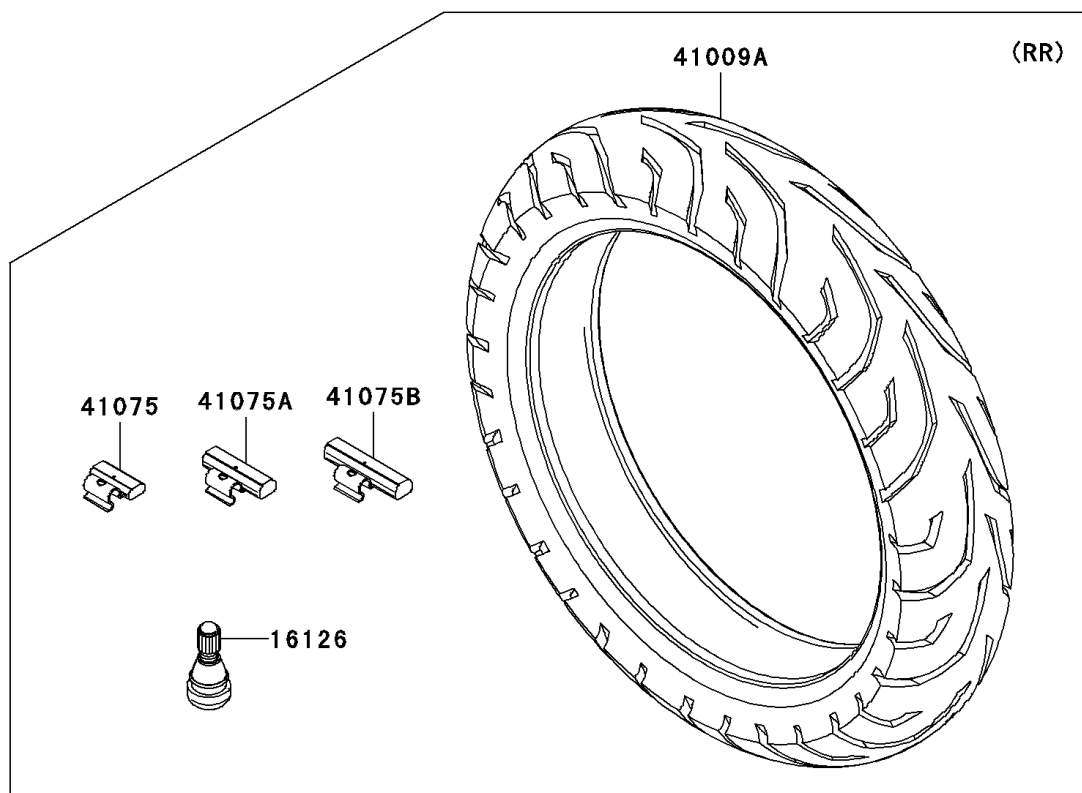

2011 NINJA® 250R PARTS DIAGRAM

Tires

F2210

2011 NINJA® 250R PARTS LIST

Tires

ITEM NAME	PART NUMBER	QUANTITY
VALVE,TIRE (Ref # 16126)	16126-1140	1
TIRE,FR,110/70-17 54H,GT501F (Ref # 41009)	41009-0207	1
TIRE,RR,130/70-17 62H,GT501 (Ref # 41009A)	41009-0208	1
BALANCER-WHEEL,10G,SILVER (Ref # 41075)	41075-0007	1
BALANCER-WHEEL,20G,SILVER (Ref # 41075A)	41075-0008	1
BALANCER-WHEEL,30G,SILVER (Ref # 41075B)	41075-0009	1