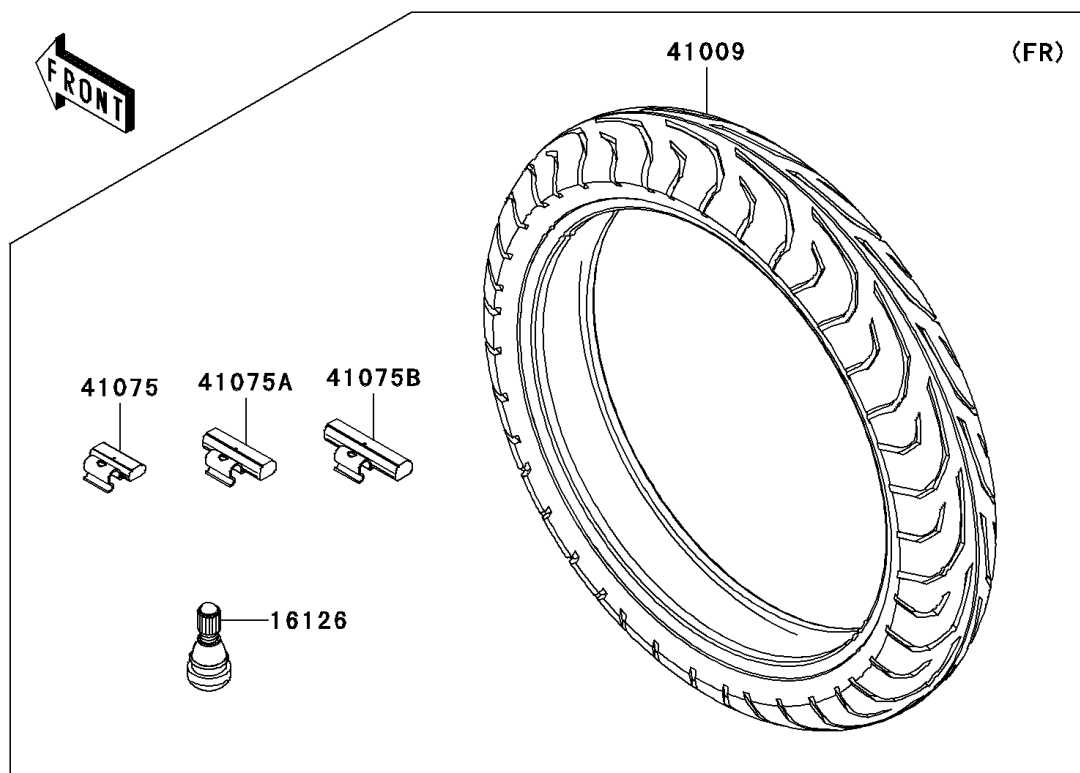

2011 NINJA® 250R PARTS DIAGRAM

Tires

F2210

2011 NINJA® 250R PARTS LIST

Tires

ITEM NAME	PART NUMBER	QUANTITY
VALVE,TIRE (Ref # 16126)	16126-1140	1
TIRE,FR,110/70-17 54H,GT501F (Ref # 41009)	41009-0207	1
TIRE,RR,130/70-17 62H,GT501 (Ref # 41009A)	41009-0208	1
BALANCER-WHEEL,10G,SILVER (Ref # 41075)	41075-0007	1
BALANCER-WHEEL,20G,SILVER (Ref # 41075A)	41075-0008	1
BALANCER-WHEEL,30G,SILVER (Ref # 41075B)	41075-0009	1