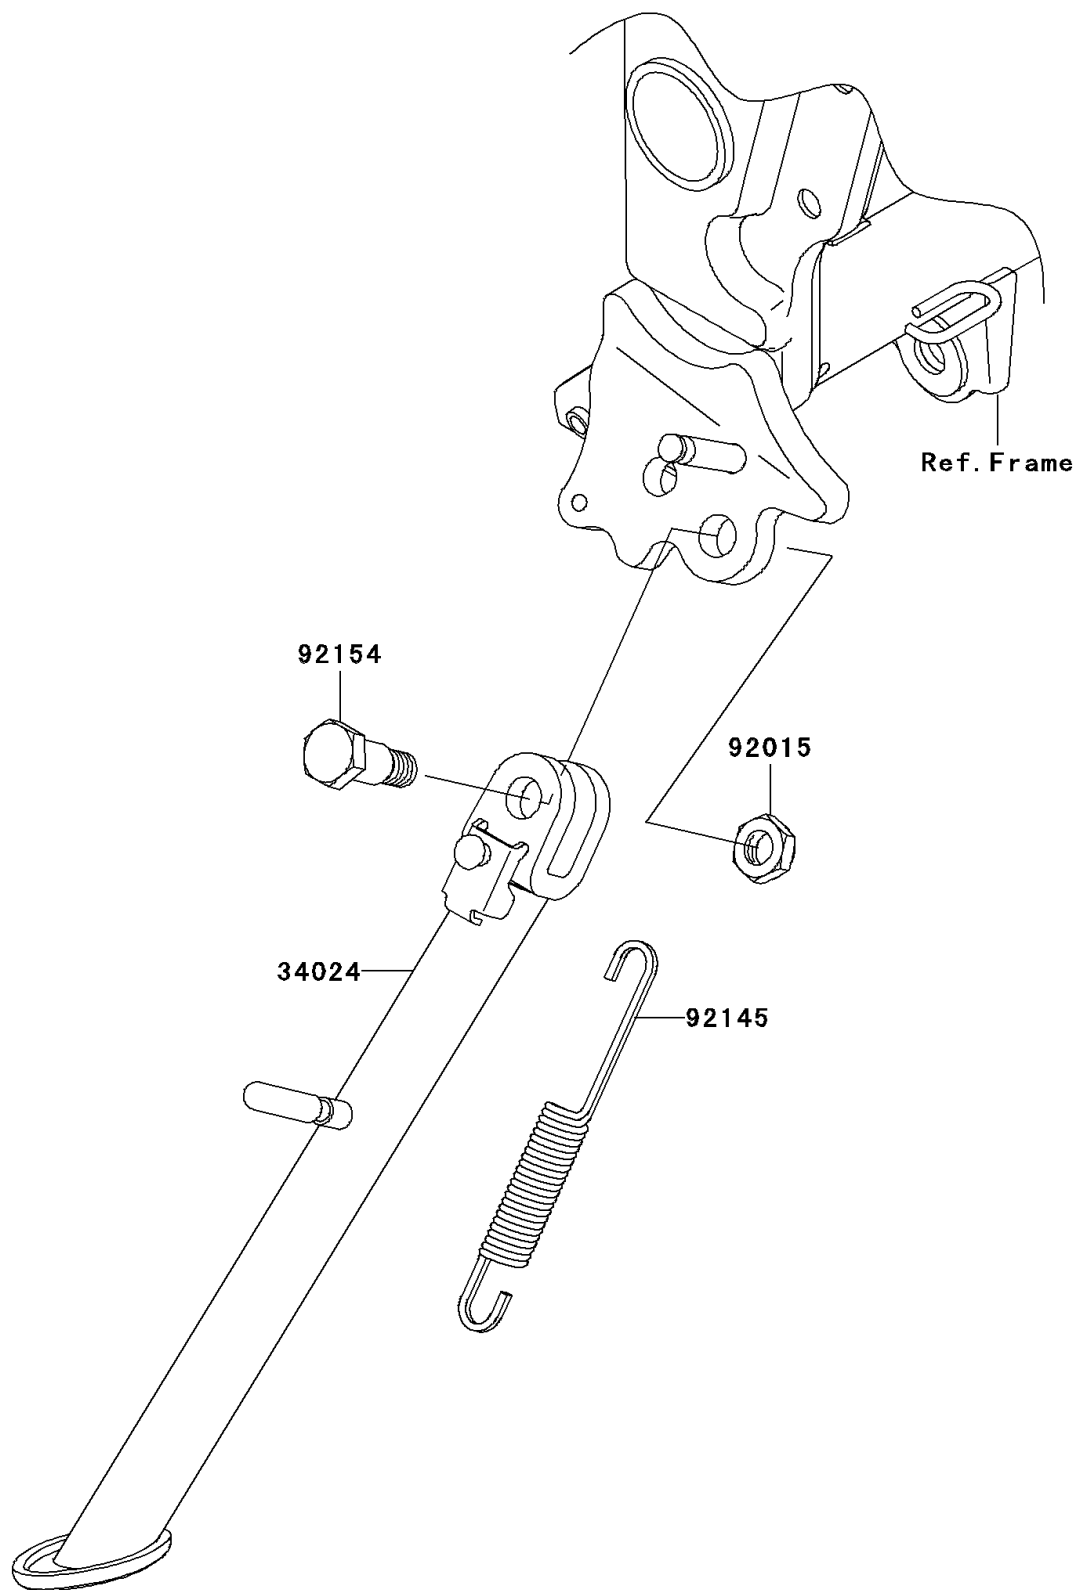

2011 NINJA® 250R PARTS DIAGRAM

Stand(s)

F2190

2011 NINJA® 250R PARTS LIST

Stand(s)

ITEM NAME	PART NUMBER	QUANTITY
STAND-SIDE,F.S.BLACK (Ref # 34024)	34024-0091-18R	1
NUT,LOCK,10MM,BLACK (Ref # 92015)	92015-1188	1
SPRING,SIDE STAND (Ref # 92145)	92145-0804	1
BOLT,SIDE STAND (Ref # 92154)	92154-0412	1