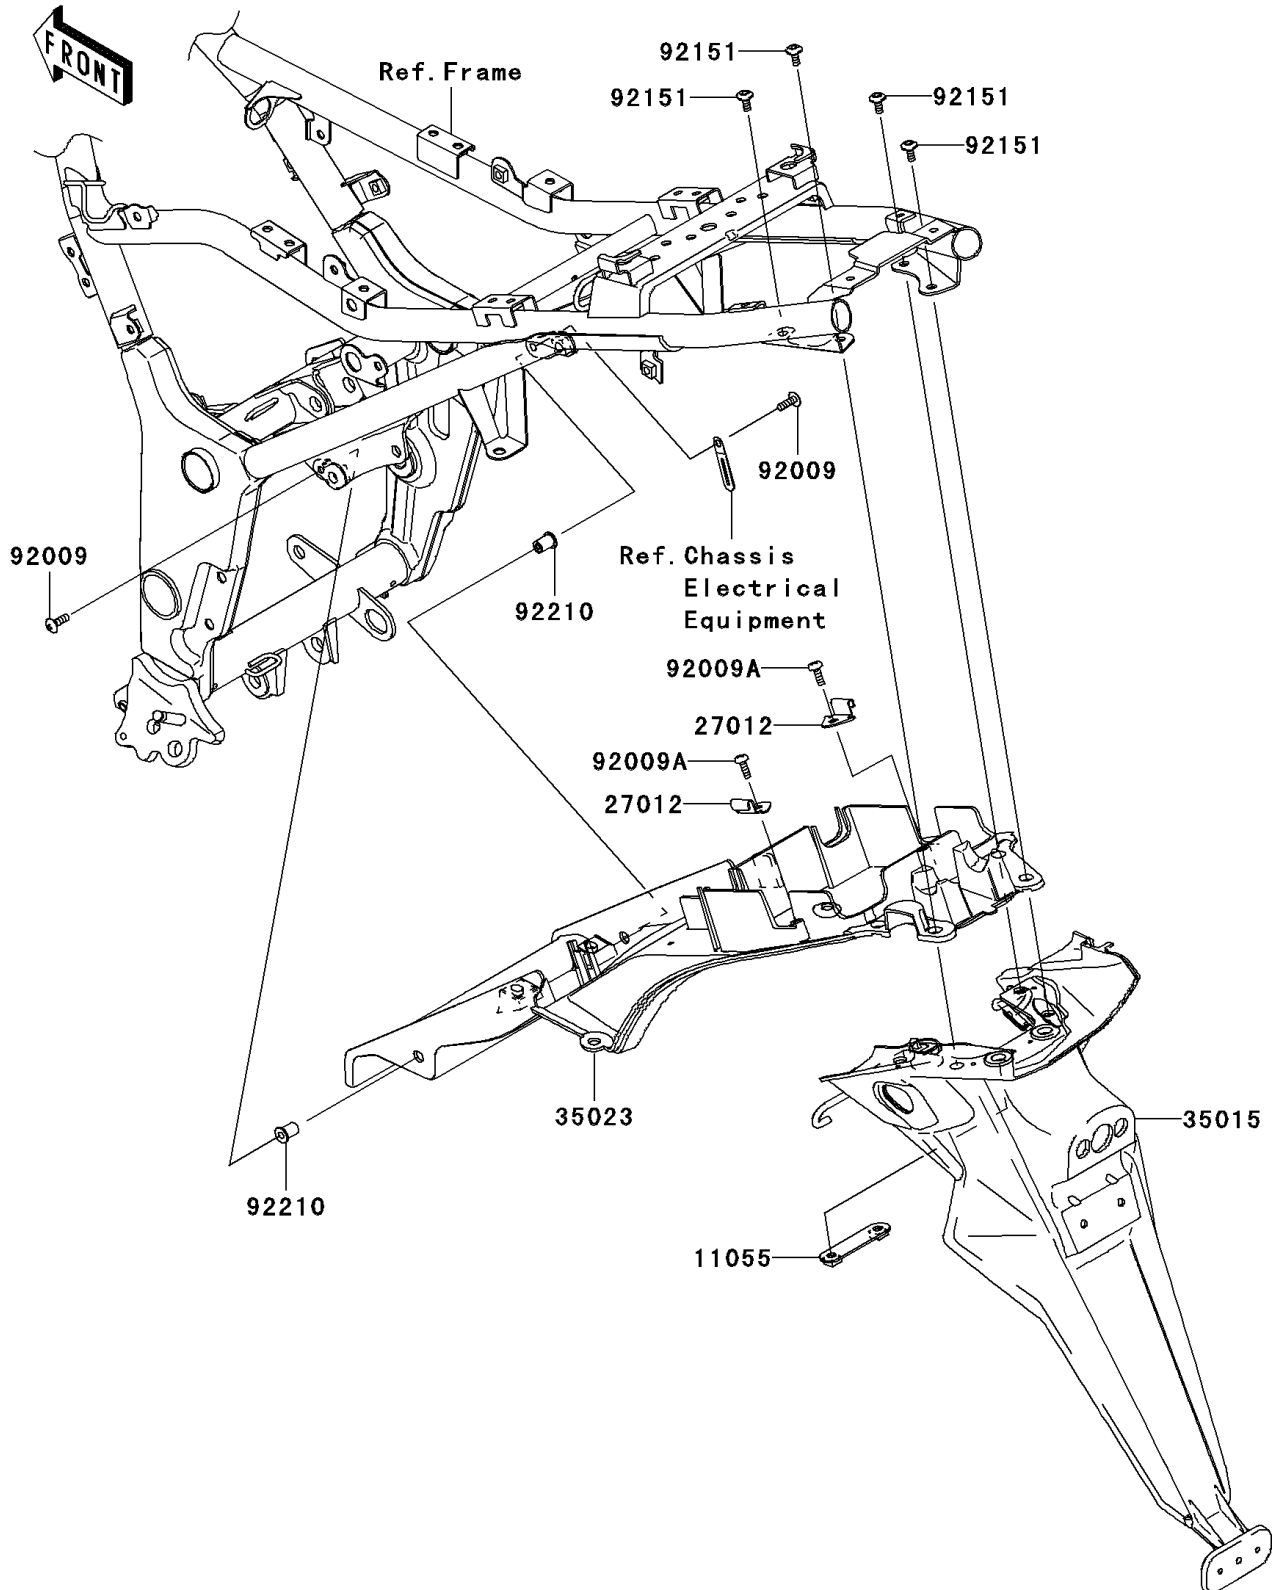

2011 NINJA® 250R PARTS DIAGRAM

Rear Fender(s)

F2172

2011 NINJA® 250R PARTS LIST

Rear Fender(s)

ITEM NAME	PART NUMBER	QUANTITY
BRACKET, TAIL LAMP (Ref # 11055)	11055-1181	1
HOOK, TOOL BAND (Ref # 27012)	27012-0129	1
FLAP-COMP (Ref # 35015)	35015-0025	1
FENDER-REAR, FR (Ref # 35023)	35023-0101	1
SCREW, 5X16, BLACK (Ref # 92009)	92009-1654	1
SCREW, 6X14 (Ref # 92009A)	92009-3845	1
BOLT, SOCKET, 6X14 (Ref # 92151)	92151-1654	1
NUT, WELL, 5MM (Ref # 92210)	92210-0498	1