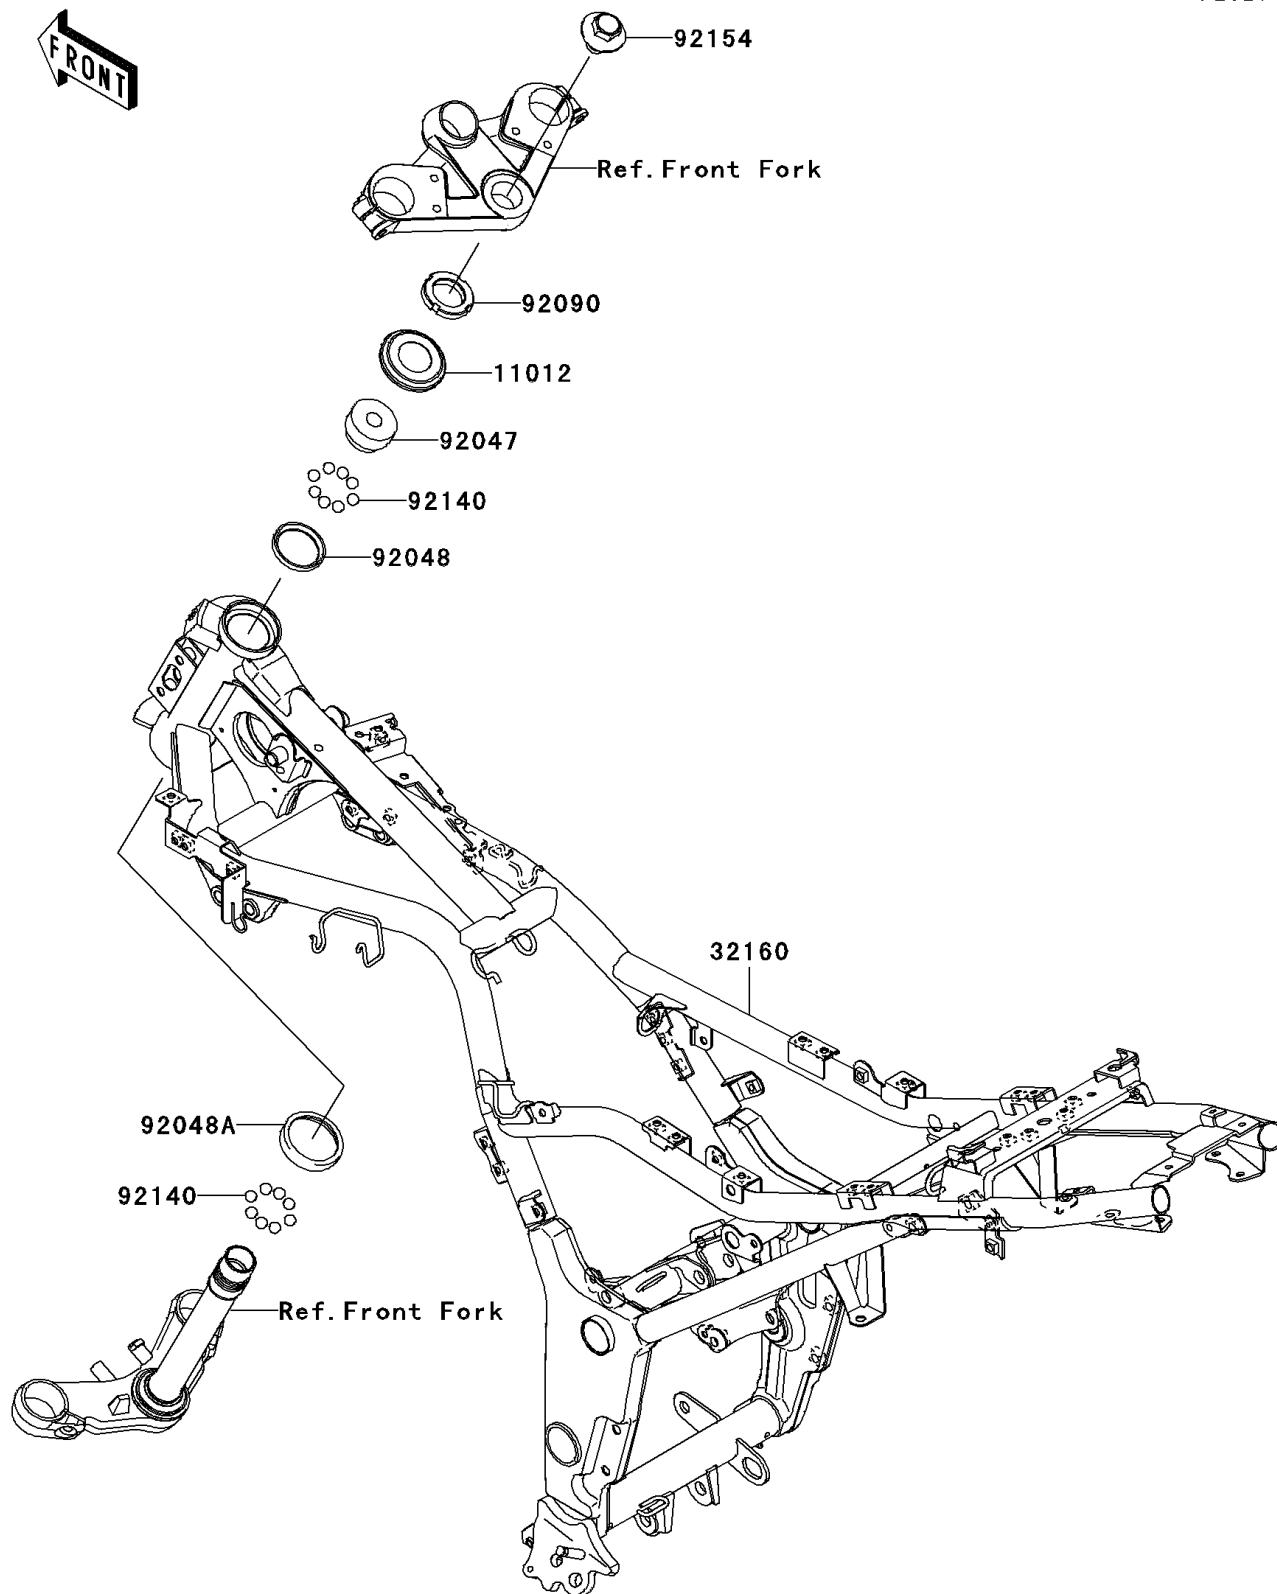

2011 NINJA® 250R PARTS DIAGRAM

Frame

F2120

2011 NINJA® 250R PARTS LIST

Frame

ITEM NAME	PART NUMBER	QUANTITY
CAP,STEERING STEM (Ref # 11012)	11012-1898	1
FRAME-COMP,F.S.BLACK (Ref # 32160)	32160-0494-18R	1
RACE,STEERING STEM BEARING (Ref # 92047)	92047-011	1
RACE,STEERING STEM BEARING (Ref # 92048)	92048-006	1
RACE,STEERING STEM BEARING (Ref # 92048A)	92048-008	1
NUT,30MM (Ref # 92090)	92090-007	1
BALL,6.35MM (Ref # 92140)	92140-0008	1
BOLT,FLANGED,16X22,F.S.BLACK (Ref # 92154)	92154-0075-18R	1