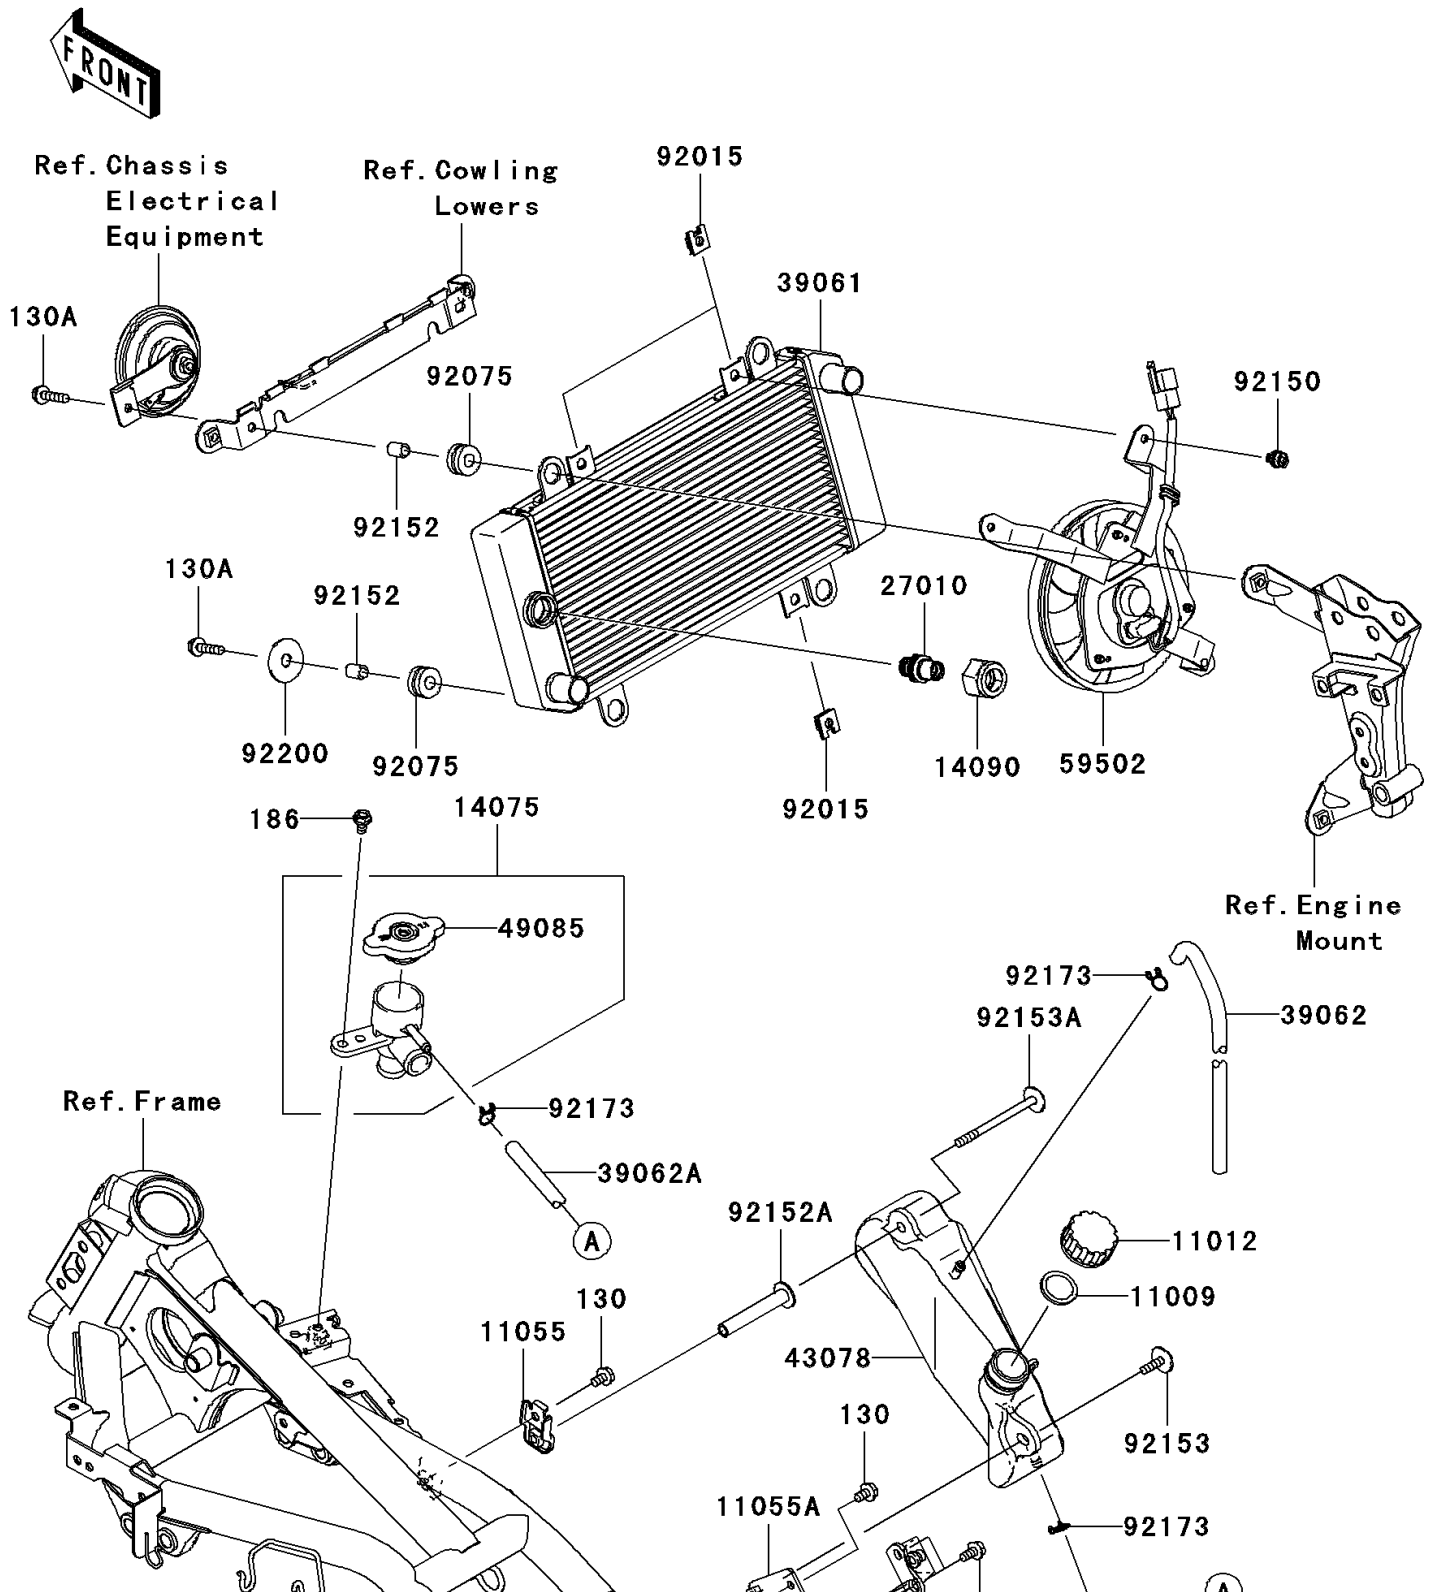

2011 NINJA® 250R PARTS DIAGRAM

Radiator

E3032

2011 NINJA® 250R PARTS LIST

Radiator

ITEM NAME	PART NUMBER	QUANTITY
BOLT-FLANGED,6X10 (Ref # 130)	130BB0610	1
BOLT-FLANGED,6X25 (Ref # 130A)	130BB0625	1
BOLT-UPSET-WP,6X16 (Ref # 186)	186AB0616	1
GASKET,RESERVOIR TANK CAP (Ref # 11009)	11009-1145	1
CAP (Ref # 11012)	11012-1084	1
BRACKET (Ref # 11055)	11055-0389	1
BRACKET,RESERVOIR TANK,BLACK (Ref # 11055A)	11055-1010-18R	1
CAP-ASSY,RADIATOR (Ref # 14075)	14075-1061	1
COVER (Ref # 14090)	14090-1830	1
SWITCH (Ref # 27010)	27010-1443	1
RADIATOR-ASSY (Ref # 39061)	39061-0122	1
HOSE-COOLING,OVERFLOW (Ref # 39062)	39062-0335	1
HOSE-COOLING,RESERVOIR-CAP (Ref # 39062A)	39062-0336	1
RESERVOIR (Ref # 43078)	43078-0042	1
CAP-ASSY-PRESSURE (Ref # 49085)	49085-1066	1
FAN-ASSY (Ref # 59502)	59502-0034	1
NUT (Ref # 92015)	92015-1487	1
DAMPER (Ref # 92075)	92075-209	1
BOLT,6X12 (Ref # 92150)	92150-1186	1
COLLAR,6.8X10X13 (Ref # 92152)	92152-0846	1
COLLAR,L=64.8 (Ref # 92152A)	92152-1364	1
BOLT,FLANGED-SMALL,6X16 (Ref # 92153)	92153-1798	1
BOLT,FLANGED-SMALL,6X80 (Ref # 92153A)	92153-1799	1
CLAMP (Ref # 92173)	92173-0050	1
WASHER,6.5X22X1.6 (Ref # 92200)	92200-1087	1