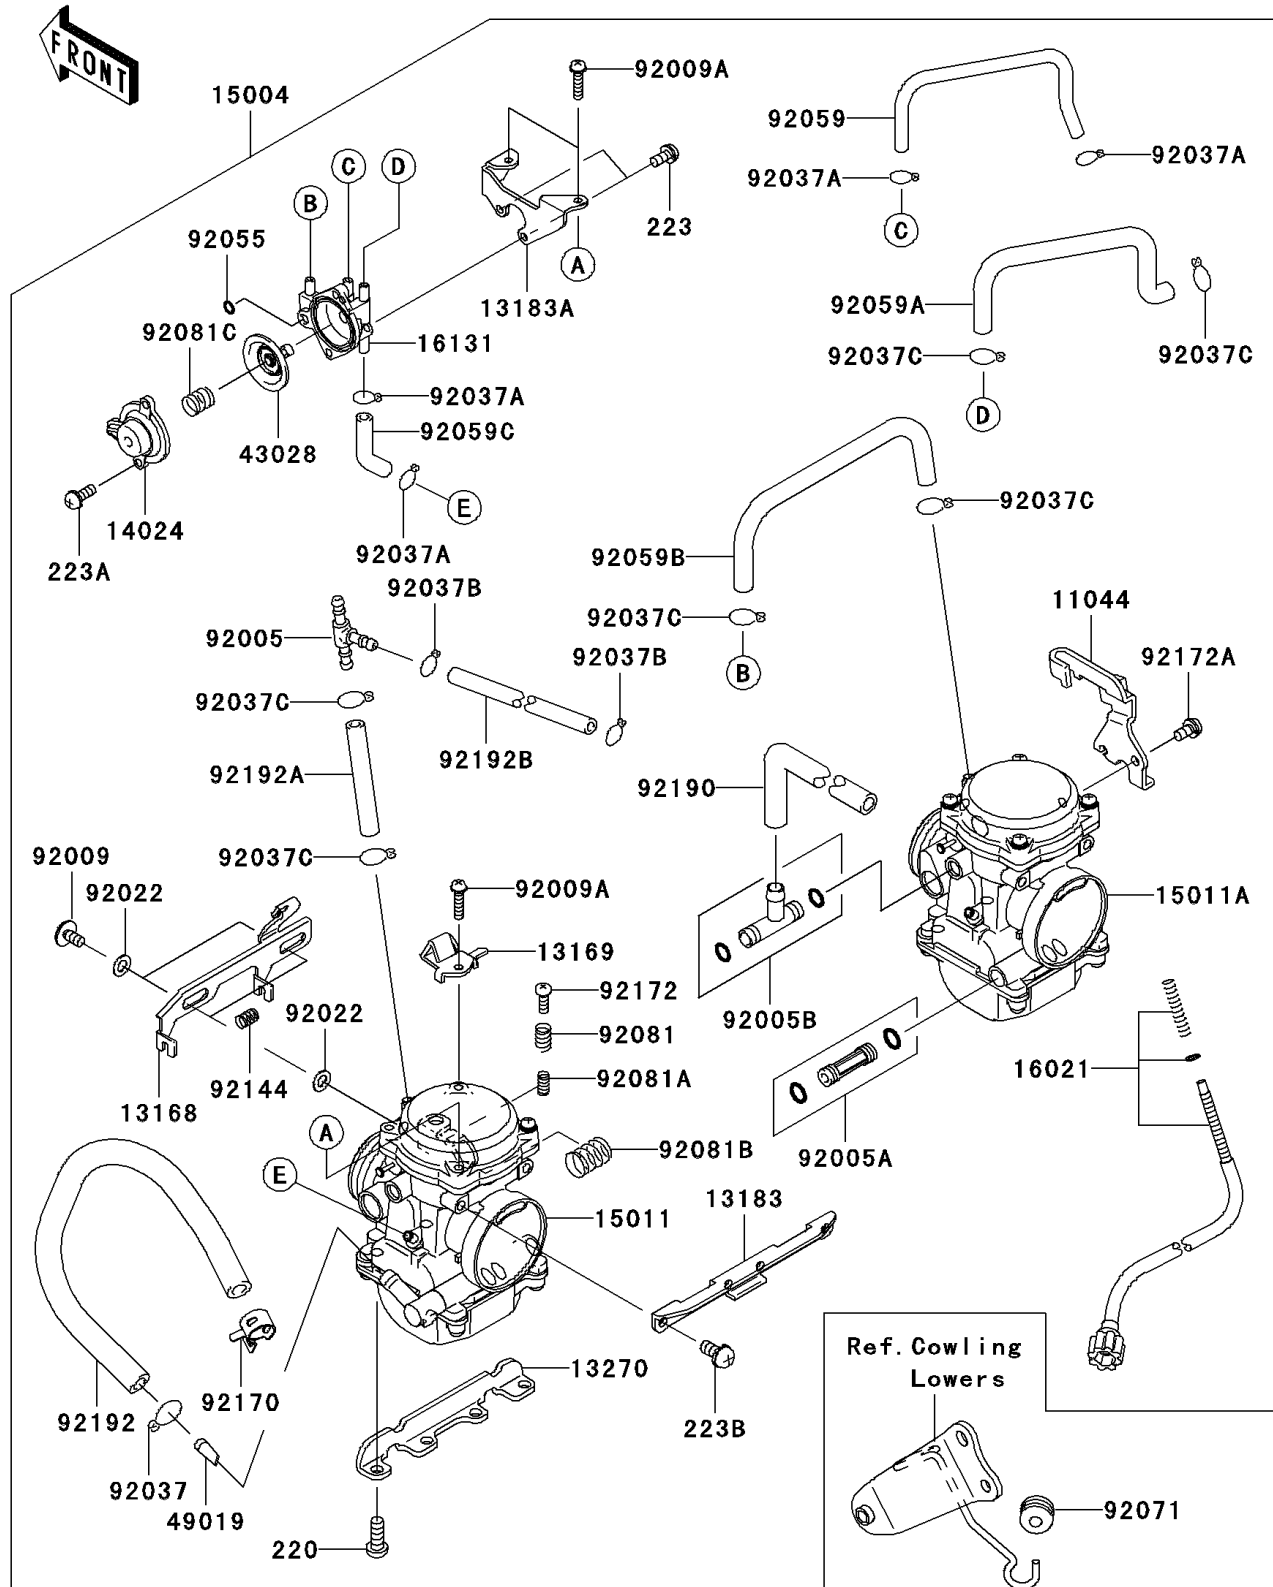

## 2011 NINJA® 250R PARTS LIST

Carburetor

ITEM NAME	PART NUMBER	QUANTITY
BRACKET,THROTTLE CABLE (Ref # 11044)	11044-1061	1
LEVER,STARTER (Ref # 13168)	13168-1330	1
PLATE,STARTER CABLE (Ref # 13169)	13169-1965	1
PLATE,CARBURETOR STAY,UPP (Ref # 13183)	13183-1029	1
PLATE,AIR CUT VALVE (Ref # 13183A)	13183-1031	1
PLATE,CARBURETOR STAY,LWR (Ref # 13270)	13270-1073	1
COVER,AIR CUT VALVE (Ref # 14024)	14024-1327	1
CARBURETOR-ASSY,CVK30 (Ref # 15004)	15004-0020	1
CARBURETOR,LH (Ref # 15011)	15011-0120	1
CARBURETOR,RH (Ref # 15011A)	15011-0121	1
SCREW-THROTTLE STOP (Ref # 16021)	16021-0019	1
BODY-VALVE,DIAPHRAGM (Ref # 16131)	16131-1062	1
DIAPHRAGM,5.9MM,AIR CUT VALVE (Ref # 43028)	43028-1053	1
FILTER-FUEL (Ref # 49019)	49019-1097	1
FITTING,FUEL,T-TYPE (Ref # 92005)	92005-1112	1
FITTING (Ref # 92005A)	92005-1310	1
FITTING (Ref # 92005B)	92005-1314	1
SCREW (Ref # 92009)	92009-1262	1
SCREW,4X18 (Ref # 92009A)	92009-1446	1
WASHER,6.1X11X0.8,POLYACETAL (Ref # 92022)	92022-1199	1
CLAMP,FUEL TUBE (Ref # 92037)	92037-1075	1
CLAMP,TUBE (Ref # 92037A)	92037-1142	1
CLAMP,TUBE (Ref # 92037B)	92037-1201	1
CLAMP,TUBE (Ref # 92037C)	92037-1477	1
RING-O (Ref # 92055)	92055-1245	1
TUBE,3.5X6.5X180 (Ref # 92059)	92059-1140	1
TUBE,5X9X160 (Ref # 92059A)	92059-1201	1
TUBE,5X9X180 (Ref # 92059B)	92059-1377	1
TUBE,3.5X6.5X26 (Ref # 92059C)	92059-1722	1