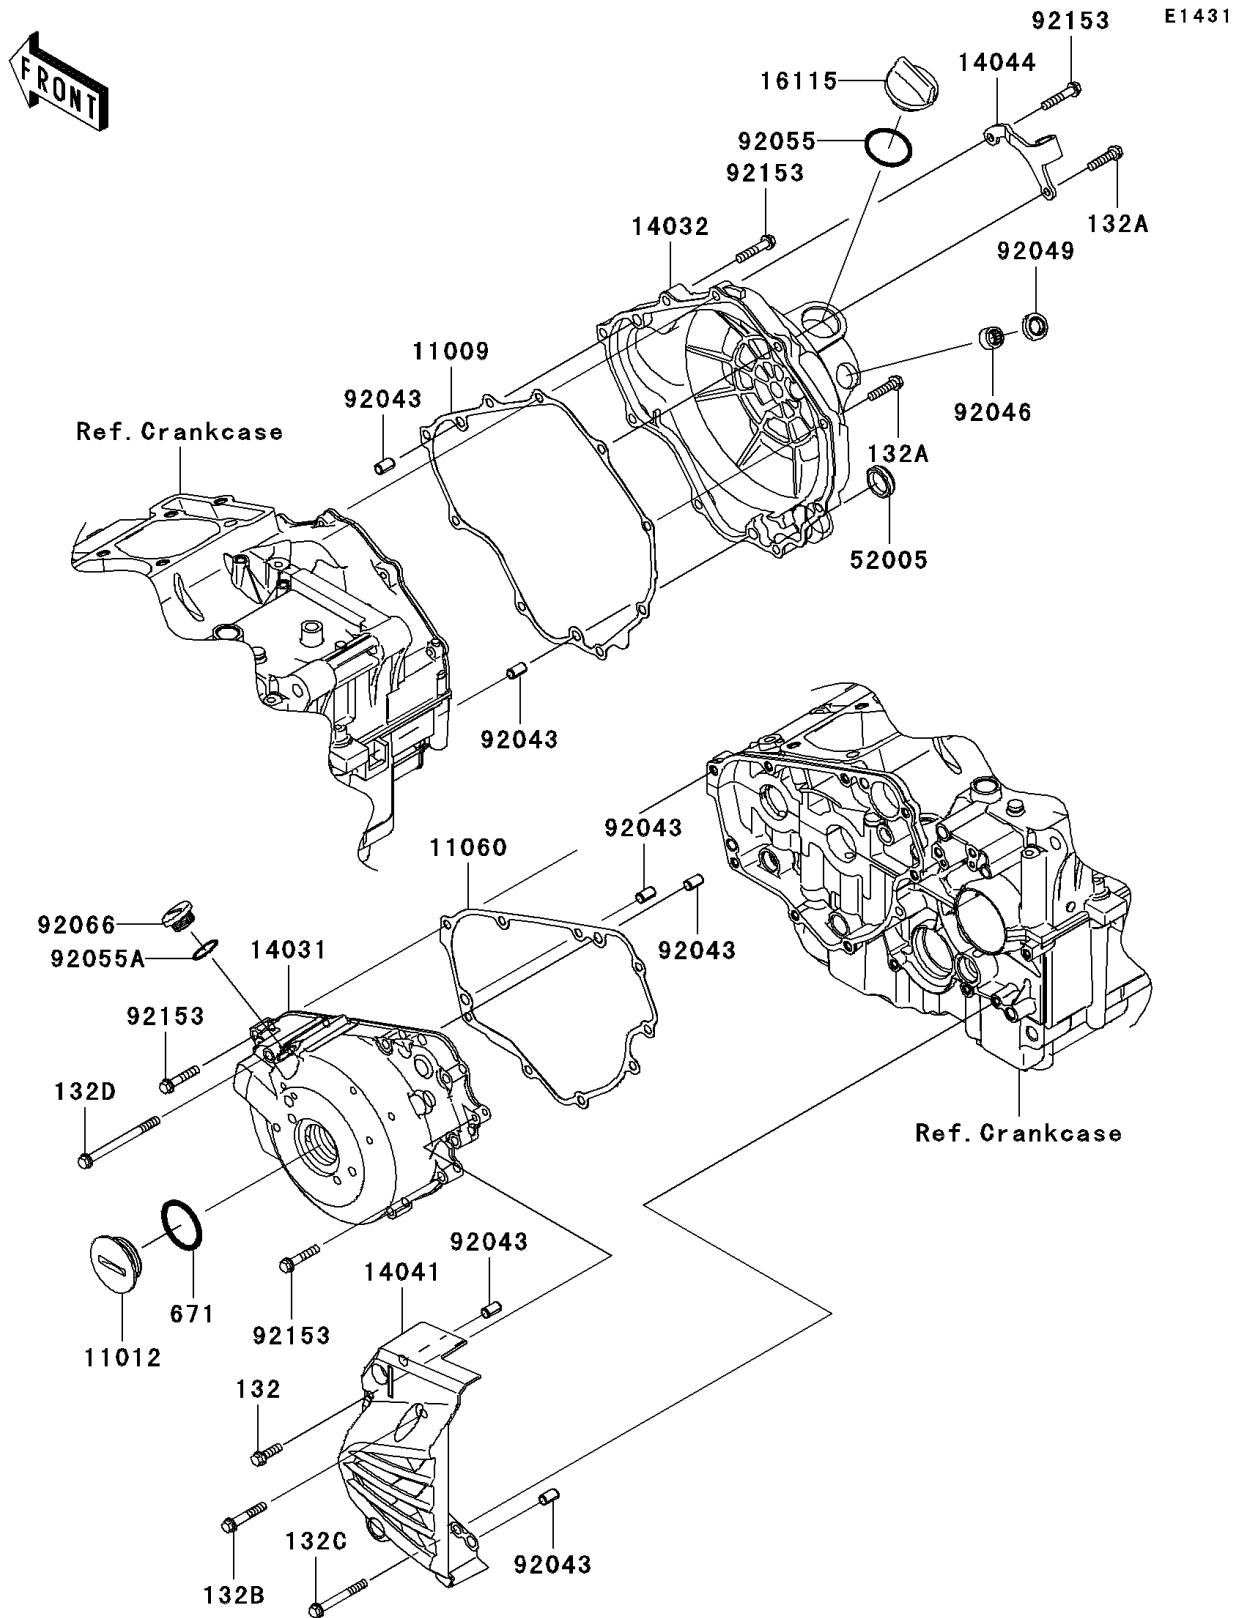

2011 NINJA® 250R PARTS DIAGRAM

Engine Cover(s)

2011 NINJA® 250R PARTS LIST

Engine Cover(s)

ITEM NAME	PART NUMBER	QUANTITY
BOLT-FLANGED-SMALL,6X20 (Ref # 132)	132BB0620	1
BOLT-FLANGED-SMALL,6X25 (Ref # 132A)	132BB0625	1
BOLT-FLANGED-SMALL,6X35 (Ref # 132B)	132BB0635	1
BOLT-FLANGED-SMALL,6X50 (Ref # 132C)	132BB0650	1
BOLT-FLANGED-SMALL,6X75 (Ref # 132D)	132BB0675	1
O RING,40MM (Ref # 671)	671B2540	1
GASKET,CLUTCH COVER (Ref # 11009)	11009-1872	1
CAP (Ref # 11012)	11012-1362	1
GASKET,GENERATOR COVER (Ref # 11060)	11060-1920	1
COVER-GENERATOR (Ref # 14031)	14031-0080	1
COVER-CLUTCH (Ref # 14032)	14032-0095	1
COVER-COMP,CHAIN (Ref # 14041)	14041-0021	1
HOLDER-CABLE (Ref # 14044)	14044-0045	1
CAP-OIL FILLER (Ref # 16115)	16115-1068	1
GAUGE,OIL LEVEL (Ref # 52005)	52005-1009	1
PIN,6.2X8X14 (Ref # 92043)	92043-1263	1
BEARING-NEEDLE,HK1210 (Ref # 92046)	92046-1010	1
SEAL-OIL (Ref # 92049)	92049-1560	1
RING-O,31.5X2.6 (Ref # 92055)	92055-049	1
RING-O,20X2 (Ref # 92055A)	92055-1146	1
PLUG,COVER (Ref # 92066)	92066-1163	1
BOLT,6X30 (Ref # 92153)	92153-0832	1