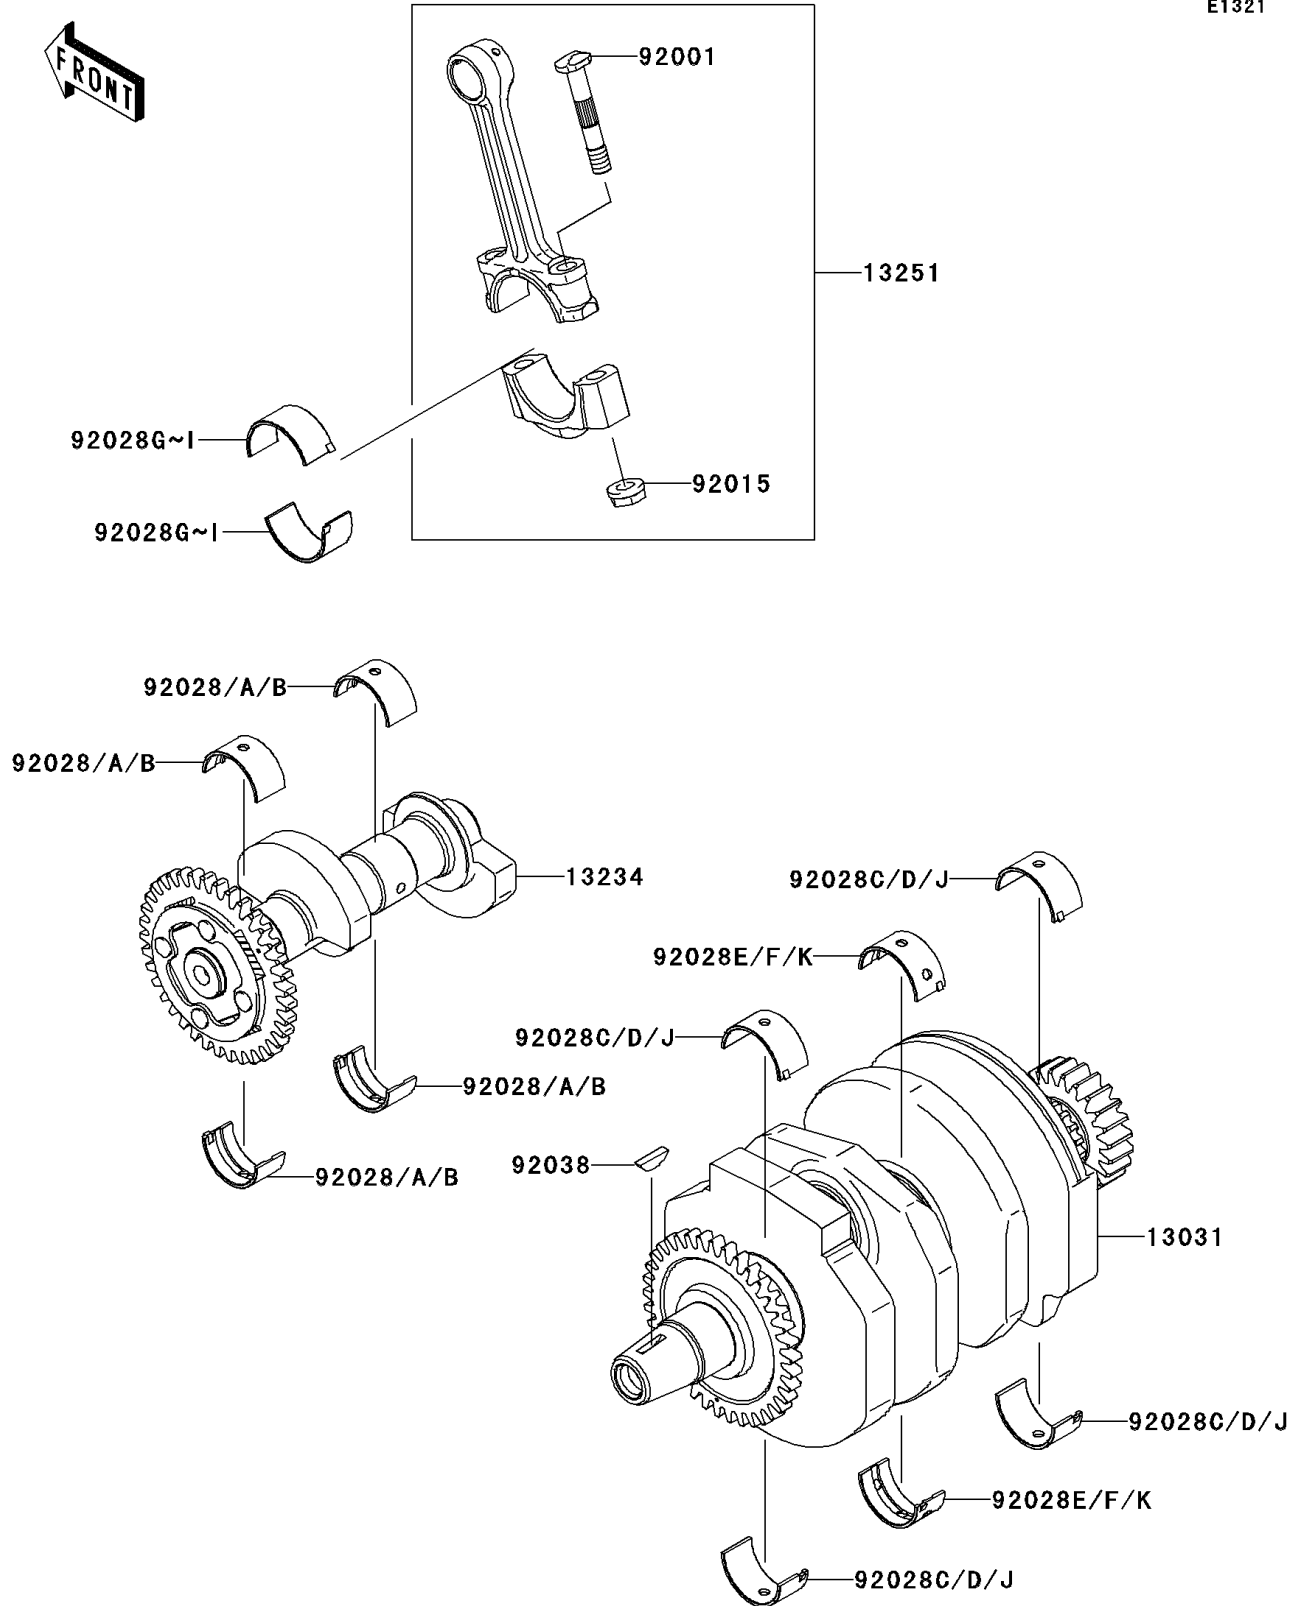

2011 NINJA® 250R PARTS DIAGRAM

Crankshaft

E1321

2011 NINJA® 250R PARTS LIST

Crankshaft

ITEM NAME	PART NUMBER	QUANTITY
CRANKSHAFT-COMP,B MK,RED (Ref # 13031)	13031-0120	1
SHAFT-COMP,BALANCER (Ref # 13234)	13234-0039	1
ROD-ASSY-CONNECTING (Ref # 13251)	13251-1103-HH	1
BOLT,CONNECTING ROD,7MM (Ref # 92001)	92001-1793	1
NUT,CONNECTING ROD,7MM (Ref # 92015)	92015-1527	1
BUSHING,BALANCER,BLUE (Ref # 92028)	92028-1422	1
BUSHING,BALANCER,BLACK (Ref # 92028A)	92028-1423	1
BUSHING,BALANCER,BROWN (Ref # 92028B)	92028-1424	1
BUSHING,CRANKSHAFT,BLUE (Ref # 92028C)	92028-1486	1
BUSHING,CRANKSHAFT,BLACK (Ref # 92028D)	92028-1487	1
BUSHING,CRANKSHAFT,BLUE (Ref # 92028E)	92028-1489	1
BUSHING,CRANKSHAFT,BLACK (Ref # 92028F)	92028-1490	1
BUSHING,CONNECTING ROD,BLUE (Ref # 92028G)	92028-1492	1
BUSHING,CONNECTING ROD,BLACK (Ref # 92028H)	92028-1493	1
BUSHING,CONNECTING ROD,BROWN (Ref # 92028I)	92028-1494	1
BUSHING,CRANKSHAFT,YELLOW (Ref # 92028J)	92028-1582	1
BUSHING,CRANKSHAFT,YELLOW (Ref # 92028K)	92028-1586	1
KEY,WOODRUFF (Ref # 92038)	92038-001	1