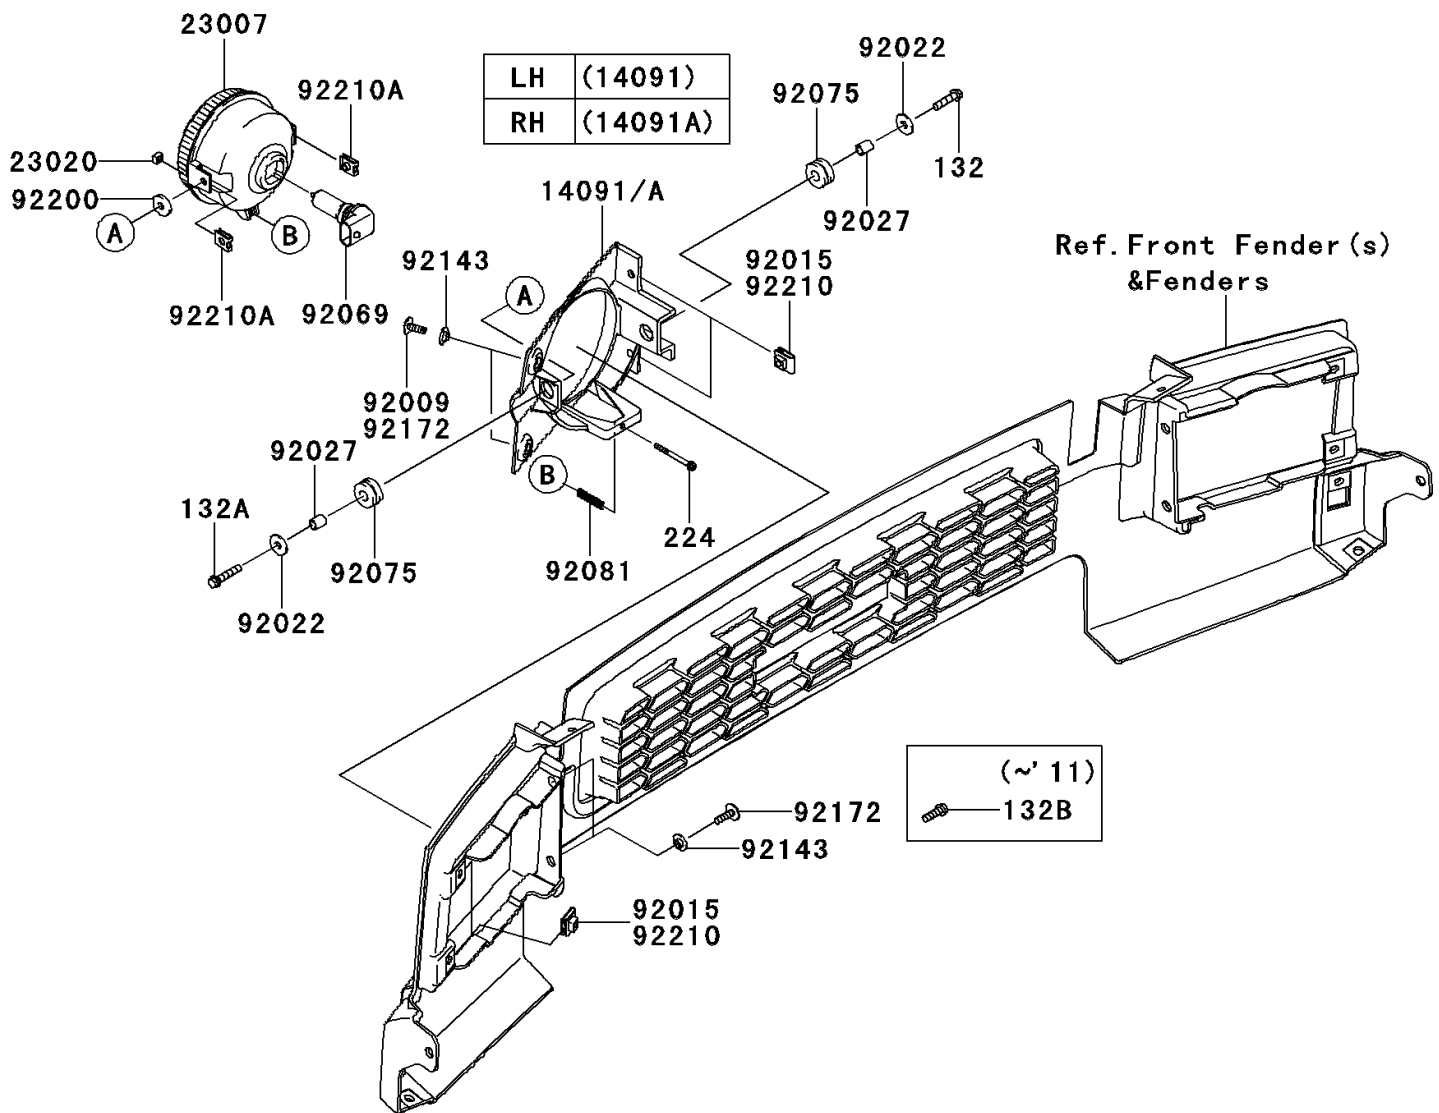

2009 MULE™ 4010 4x4 PARTS DIAGRAM

Headlight(s)

F2710

2009 MULE™ 4010 4x4 PARTS LIST

Headlight(s)

ITEM NAME	PART NUMBER	QUANTITY
BOLT-FLANGED-SMALL,6X25 (Ref # 132)	132BA0625	1
BOLT-FLANGED-SMALL,6X30 (Ref # 132A)	132BA0630	1
BOLT-FLANGED-SMALL,6X20 (Ref # 132B)	132BB0620	1
SCREW-PAN-WP-CROS,4X45 (Ref # 224)	224AA0445	1
COVER,HEAD LAMP,LH (Ref # 14091)	14091-0827	1
COVER,HEAD LAMP,RH (Ref # 14091A)	14091-0828	1
LENS-COMP,HEAD LAMP (Ref # 23007)	23007-0096	1
NUT,4MM,FOCUS ADJUST (Ref # 23020)	23020-018	1
SCREW,6X16 (Ref # 92009)	92009-1621	1
NUT,CLAMP,6MM (Ref # 92015)	92015-1678	1
WASHER,6.5X20X1.6 (Ref # 92022)	92022-125	1
COLLAR,6.8X10X12 (Ref # 92027)	92027-162	1
BULB,12V 35/35W (Ref # 92069)	92069-0019	1
DAMPER (Ref # 92075)	92075-1690	1
SPRING,FOCUS ADJUST (Ref # 92081)	92081-1896	1
COLLAR (Ref # 92143)	92143-1087	1
WASHER,6.5X20X3.2 (Ref # 92200)	92200-0359	1
NUT (Ref # 92210A)	92210-1125	1