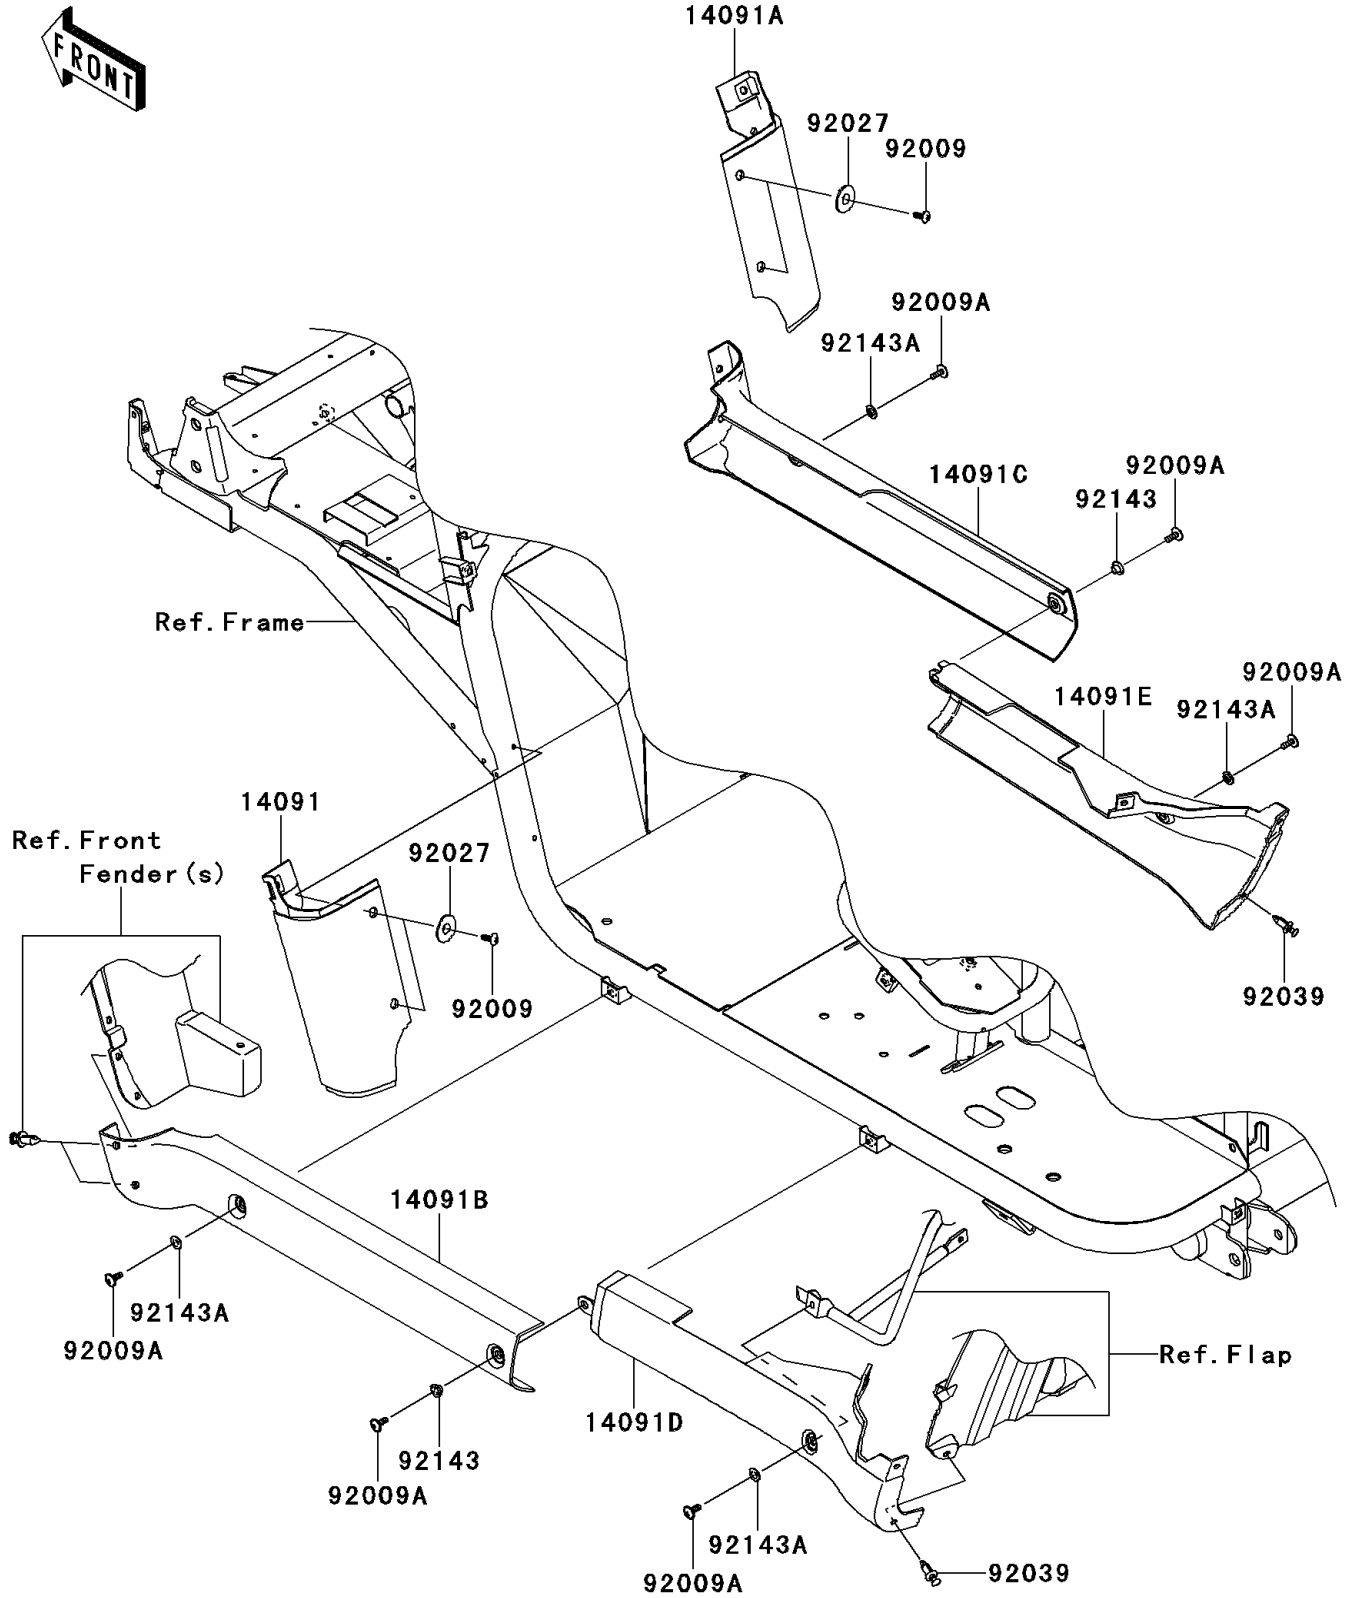

## 2009 MULE™ 4010 4x4 PARTS DIAGRAM

Side Covers/Chain Cover

F2610

## 2009 MULE™ 4010 4x4 PARTS LIST

Side Covers/Chain Cover

ITEM NAME	PART NUMBER	QUANTITY
COVER,FR FENDER,LWR,LH,F.BLACK (Ref # 14091)	14091-0821-6Z	1
COVER,FR FENDER,LWR,RH,F.BLACK (Ref # 14091A)	14091-0822-6Z	1
COVER,SIDE STEP,FR,LH,F.BLACK (Ref # 14091B)	14091-0823-6Z	1
COVER,SIDE STEP,FR,RH,F.BLACK (Ref # 14091C)	14091-0824-6Z	1
COVER,SIDE STEP,RR,LH,F.BLACK (Ref # 14091D)	14091-0900-6Z	1
COVER,SIDE STEP,RR,RH,F.BLACK (Ref # 14091E)	14091-0901-6Z	1
SCREW,TAPPING,6X16 (Ref # 92009)	92009-1166	1
SCREW,6X16 (Ref # 92009A)	92009-1621	1
COLLAR,L=4.7 (Ref # 92027)	92027-1964	1
RIVET (Ref # 92039)	92039-1229	1
COLLAR (Ref # 92143)	92143-1057	1
COLLAR (Ref # 92143A)	92143-1087	1