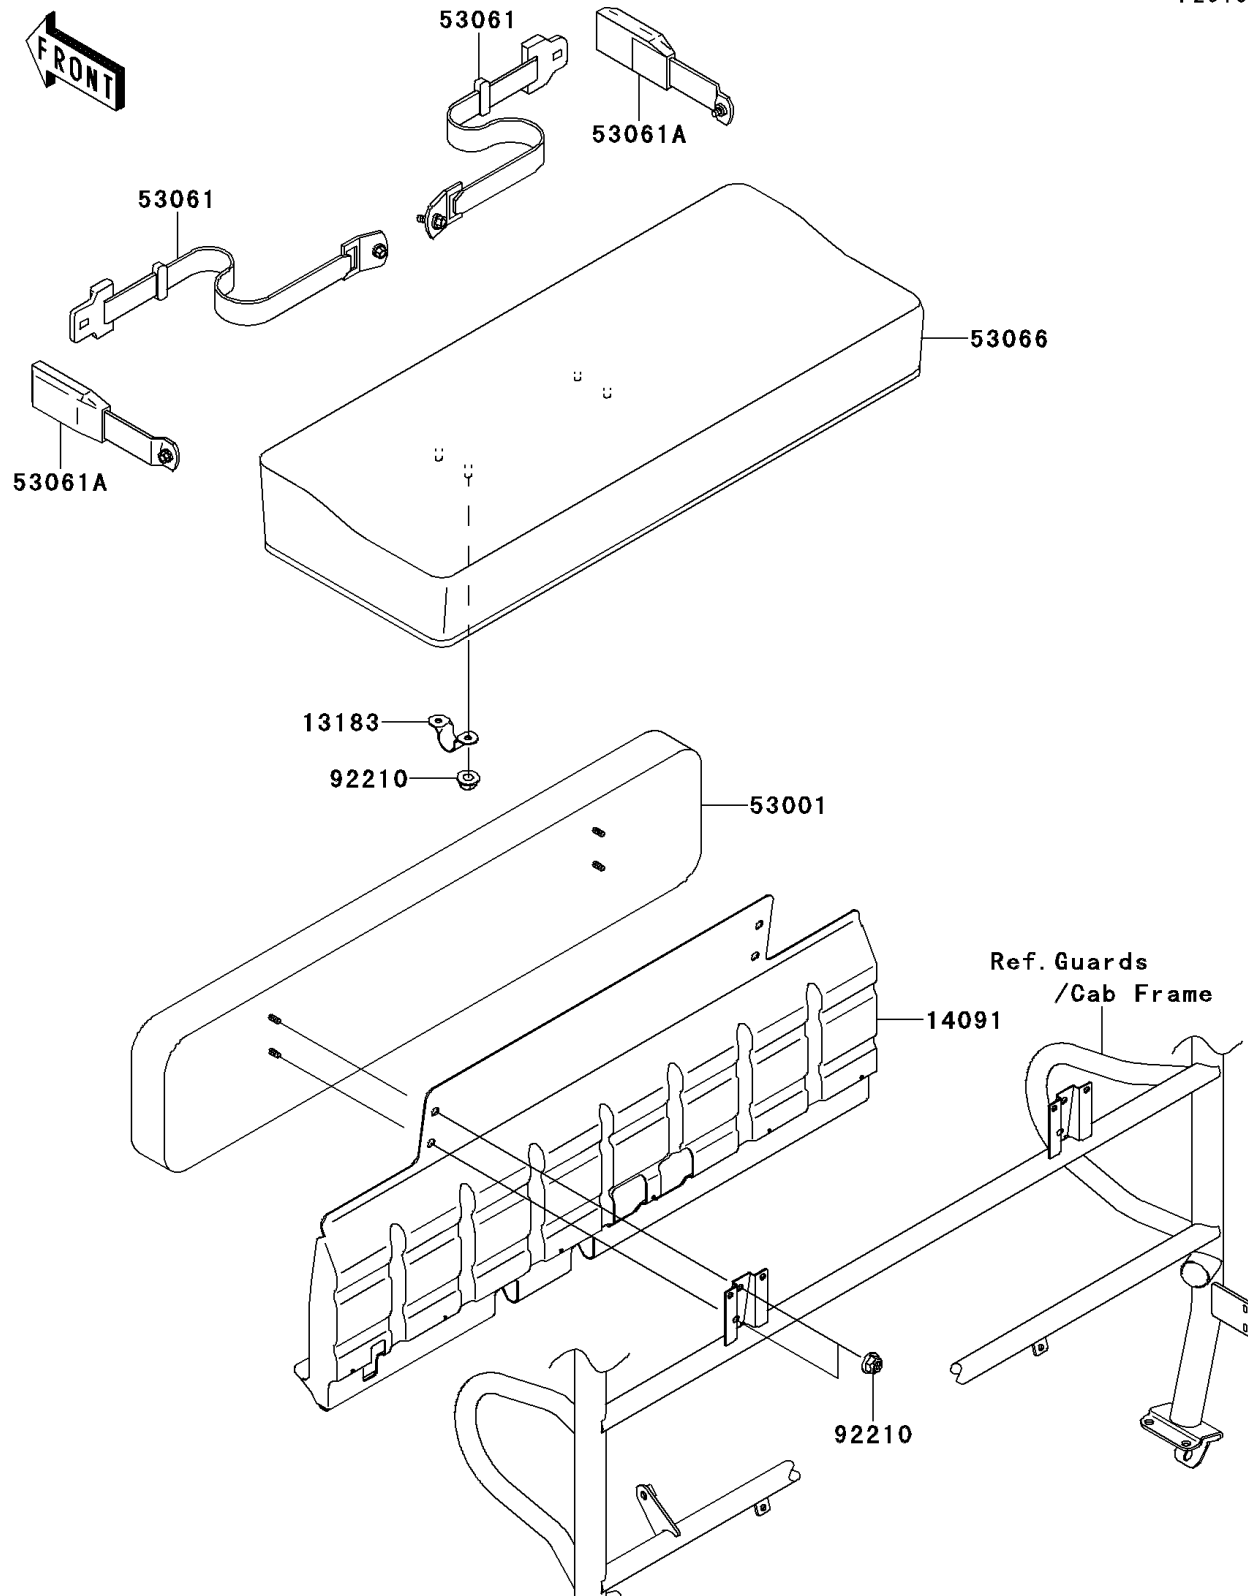

2009 MULE™ 4010 4x4 PARTS DIAGRAM

Seat(M9F/MAF)

F2510

2009 MULE™ 4010 4x4 PARTS LIST

Seat(M9F/MAF)

ITEM NAME	PART NUMBER	QUANTITY
PLATE,SEAT (Ref # 13183)	13183-1400	1
COVER,SEAT BACK (Ref # 14091)	14091-0529	1
SEAT-ASSY,BACK,BLACK (Ref # 53001)	53001-1584-MA	1
BELT-SEAT,CATCH PLATE (Ref # 53061)	53061-1013	1
BELT-SEAT,BUCKLE (Ref # 53061A)	53061-1014	1
SEAT-ASSY,FR,LWR,BLACK (Ref # 53066)	53066-7502-MA	1
NUT,FLANGED,LOCK,8MM (Ref # 92210)	92210-0005	1