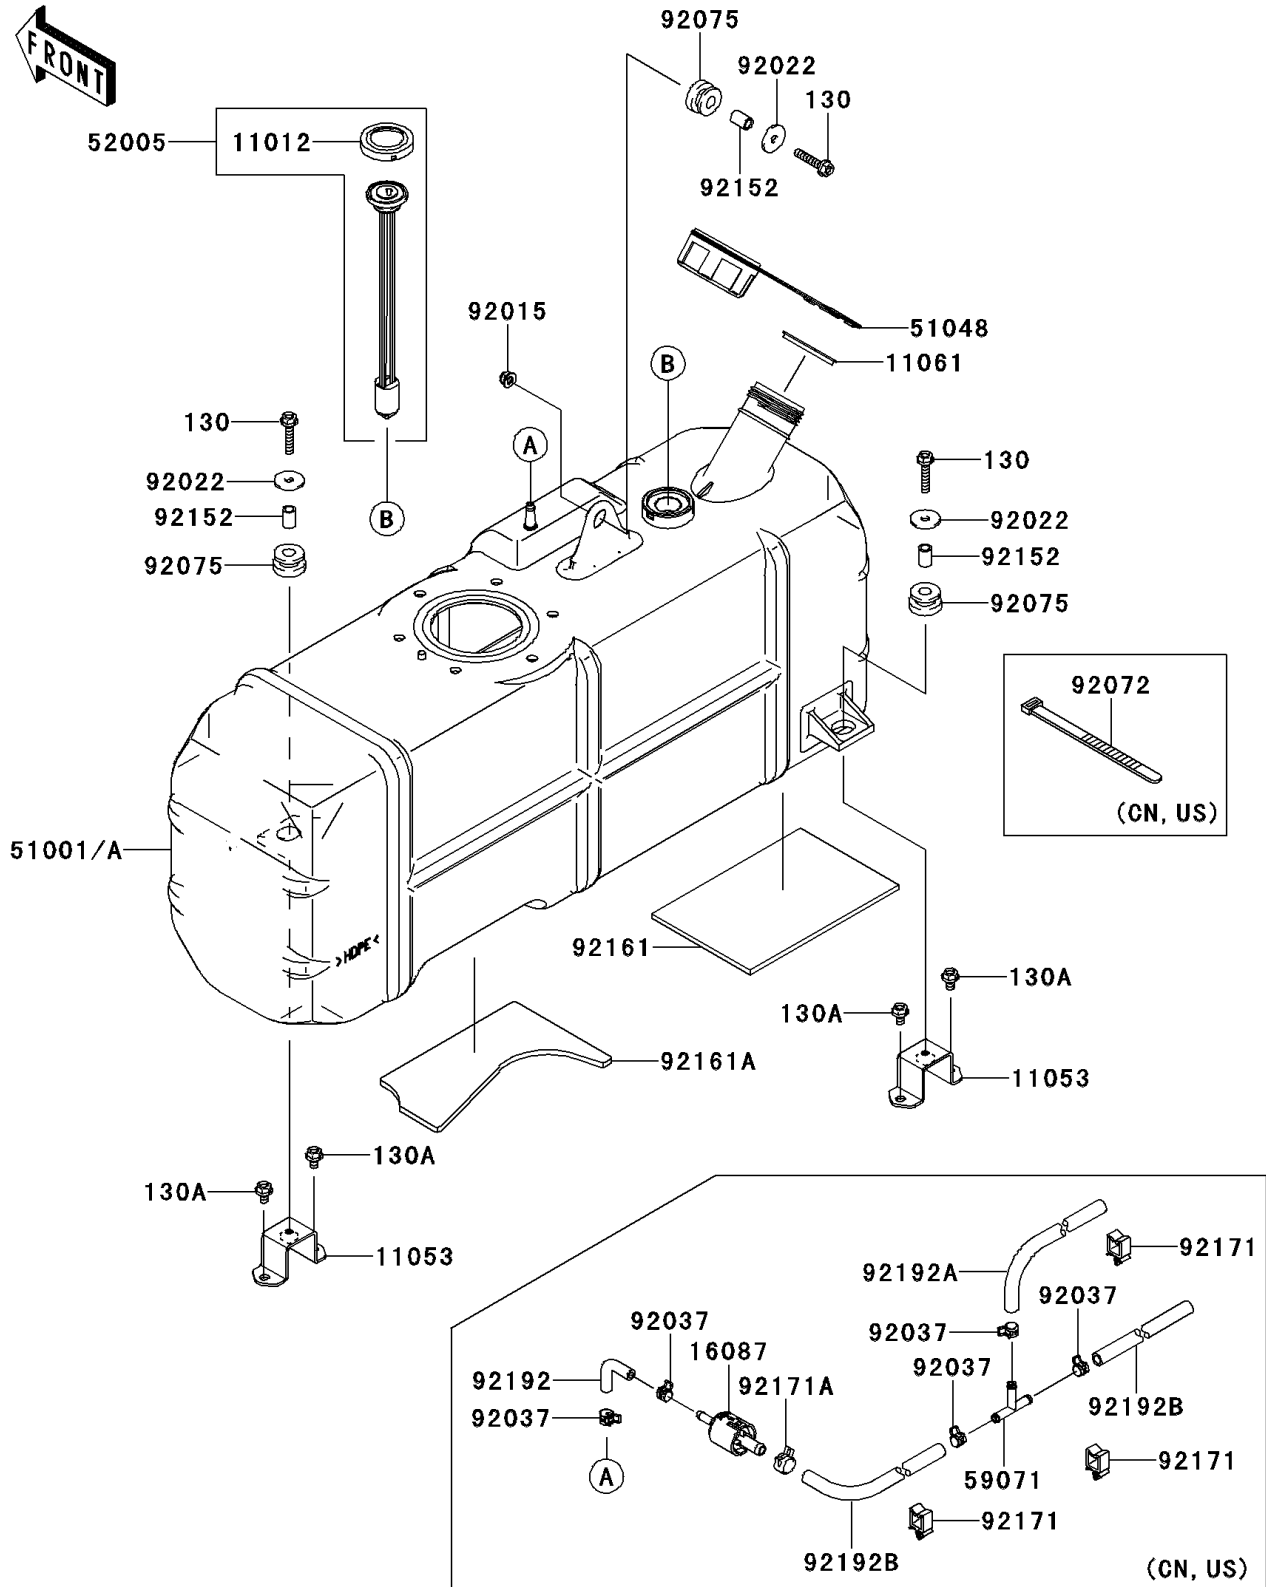

2009 MULE™ 4010 4x4 PARTS DIAGRAM

Fuel Tank (M9F/MAF)

F2410

2009 MULE™ 4010 4x4 PARTS LIST

Fuel Tank(M9F/MAF)

ITEM NAME	PART NUMBER	QUANTITY
BOLT-FLANGED,6X30 (Ref # 130)	130BA0630	1
BOLT-FLANGED,6X10 (Ref # 130A)	130BB0610	1
CAP,FUEL GAUGE (Ref # 11012)	11012-1627	1
BRACKET (Ref # 11053)	11053-7512	1
GASKET,FUEL TANK CAP (Ref # 11061)	11061-0395	1
CAP-ASSY-TANK,FUEL (Ref # 51048)	51048-0026	1
GAUGE,FUEL (Ref # 52005)	52005-7501	1
NUT,LOCK,FLANGED,6MM (Ref # 92015)	92015-1675	1
WASHER,6.5X24X2 (Ref # 92022)	92022-1690	1
DAMPER (Ref # 92075)	92075-1787	1
COLLAR,7.02X10.32X15.3 (Ref # 92152)	92152-7511	1
DAMPER,92X35X4.76 (Ref # 92161)	92161-7508	1
DAMPER,92X19X4.76 (Ref # 92161A)	92161-7513	1
VALVE-CHECK (Ref # 16087)	16087-0002	1
TANK-COMP-FUEL (Ref # 51001)	51001-0292	1
TANK-COMP-FUEL (Ref # 51001A)	51001-0293	1
JOINT (Ref # 59071)	59071-3705	1
CLAMP,TUBE (Ref # 92037)	92037-1461	1
BAND,L=123 (Ref # 92072)	92072-030	1
CLAMP (Ref # 92171)	92171-0290	1
CLAMP (Ref # 92171A)	92171-0515	1
TUBE,FUEL TANK-CHECK VALVE (Ref # 92192)	92192-0067	1
TUBE,7X11X370 (Ref # 92192A)	92192-7512	1
TUBE,7X11X225 (Ref # 92192B)	92192-7513	1