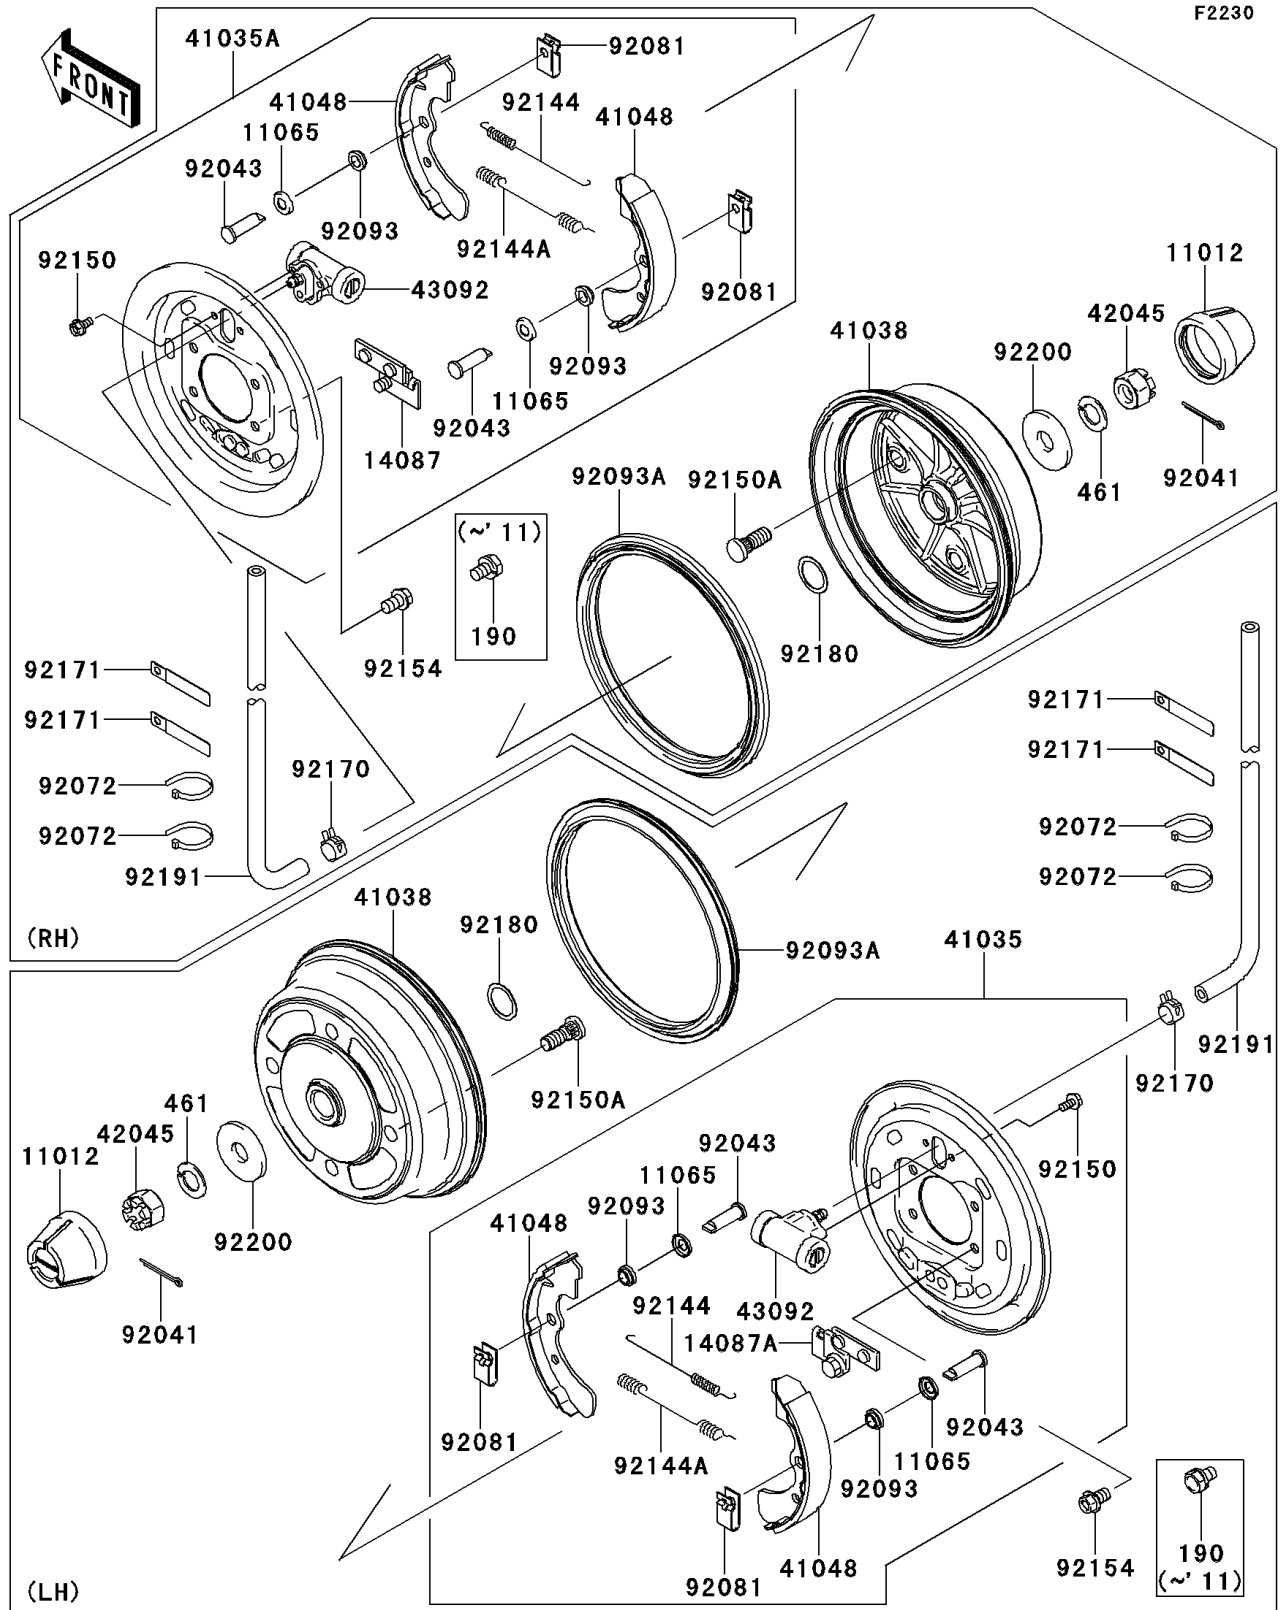

2009 MULE™ 4010 4x4 PARTS DIAGRAM

Front Hubs/Brakes

2009 MULE™ 4010 4x4 PARTS LIST

Front Hubs/Brakes

ITEM NAME	PART NUMBER	QUANTITY
BOLT-UPSET-WS,10X16 (Ref # 190)	190BA1016	1
WASHER-SPRING,18MM (Ref # 461)	461DA1800	1
CAP,WHEEL (Ref # 11012)	11012-1969	1
CAP (Ref # 11065)	11065-1175	1
RETAINER-ASSY,RH (Ref # 14087)	14087-1001	1
RETAINER-ASSY,LH (Ref # 14087A)	14087-1002	1
PANEL-ASSY-BRAKE,FR,LH (Ref # 41035)	41035-7502	1
PANEL-ASSY-BRAKE,FR,RH (Ref # 41035A)	41035-7504	1
DRUM,FRONT BRAKE (Ref # 41038)	41038-0034	1
SHOE-BRAKE (Ref # 41048)	41048-7501	1
NUT,CASTLE,18MM (Ref # 42045)	42045-018	1
CYLINDER,FRONT BRAKE PANEL (Ref # 43092)	43092-1054	1
COTTER,4.0X35 (Ref # 92041)	92041-1053	1
PIN (Ref # 92043)	92043-1636	1
BAND,L=123 (Ref # 92072)	92072-030	1
SPRING,SHOE CLAMP (Ref # 92081)	92081-1904	1
SEAL (Ref # 92093)	92093-1532	1
SEAL,BS184.8X13.5ZS (Ref # 92093A)	92093-1543	1
SPRING,BRAKE (Ref # 92144)	92144-1300	1
SPRING,BRAKE (Ref # 92144A)	92144-1301	1
BOLT,FLANGED,6X12 (Ref # 92150)	92150-1166	1
BOLT (Ref # 92150A)	92150-1366	1
CLAMP (Ref # 92170)	92170-2042	1
CLAMP (Ref # 92171)	92171-0652	1
SHIM,25.2X32.5X0.6 (Ref # 92180)	92180-1353	1
TUBE,4.7X9.5X1100 (Ref # 92191)	92191-1525	1
WASHER,18.5X52X4.5 (Ref # 92200)	92200-1474	1