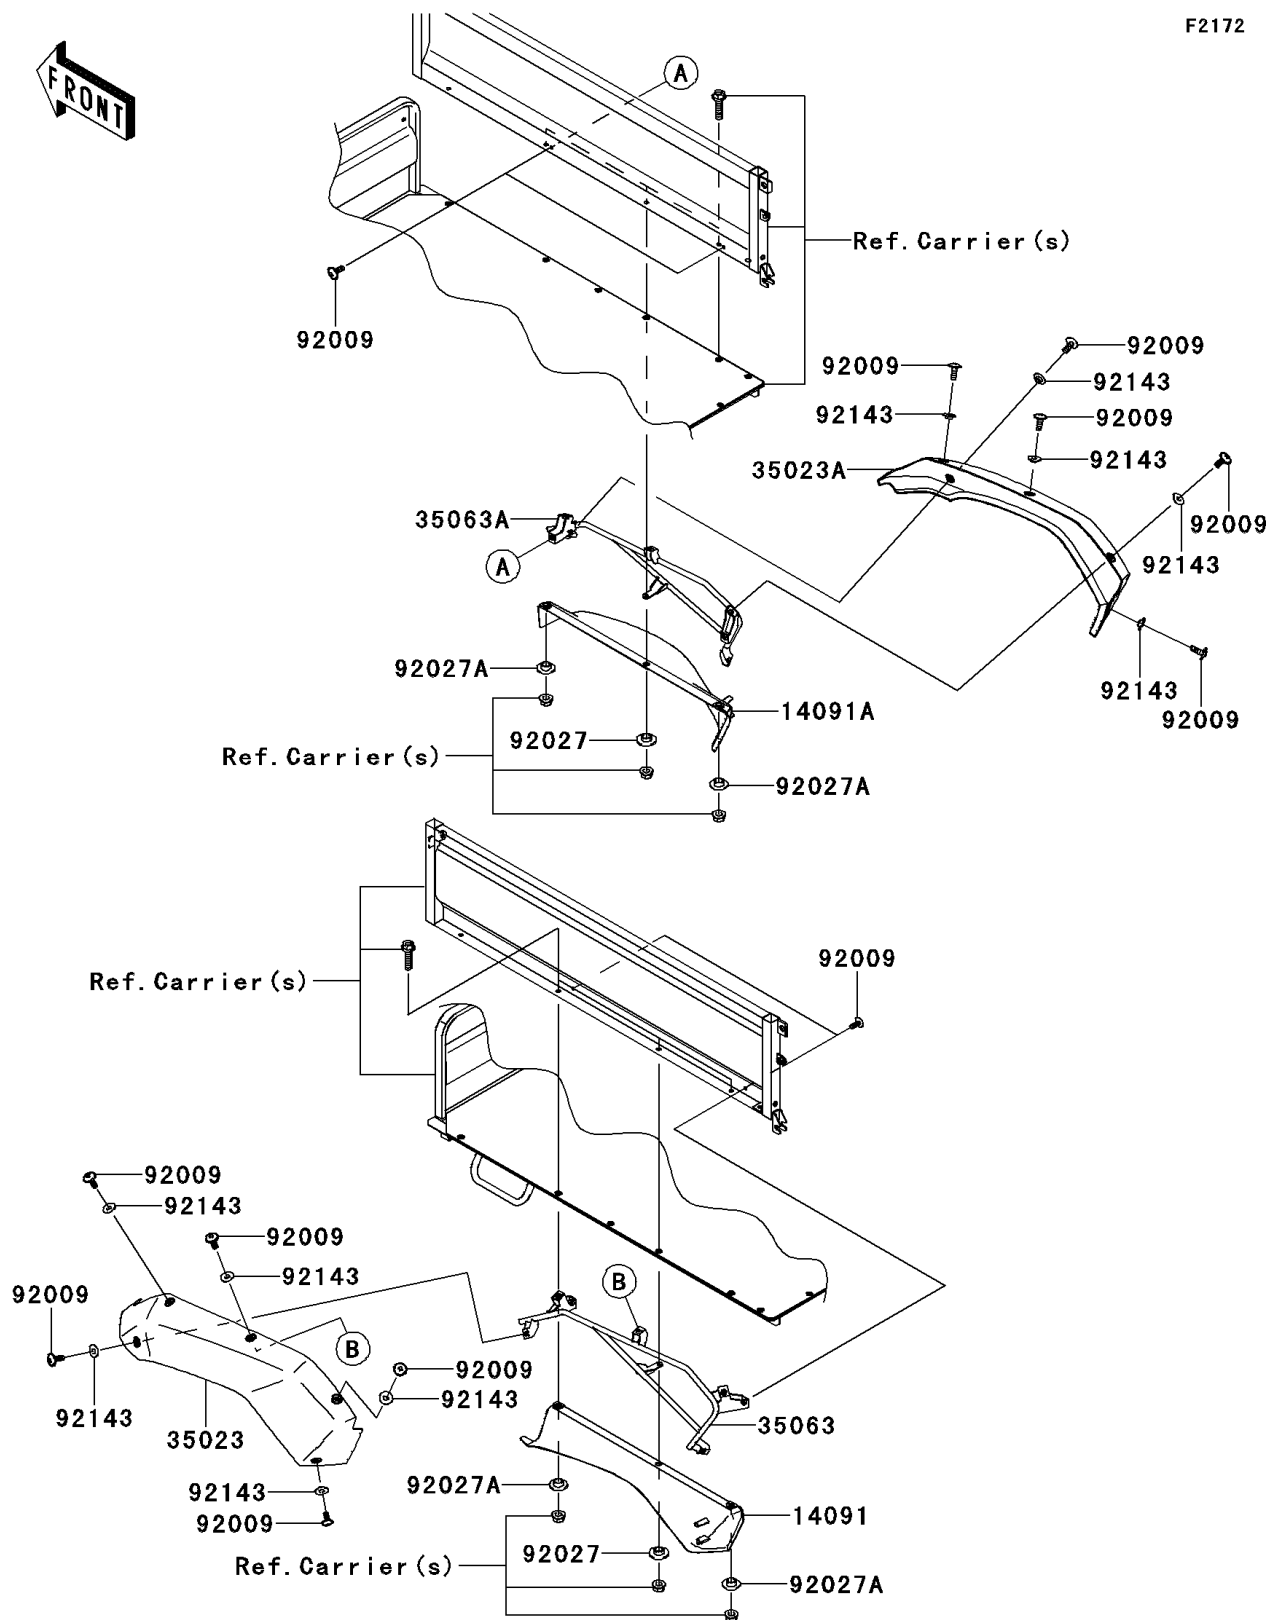

2009 MULE™ 4010 4x4 PARTS DIAGRAM

Rear Fender(s)

F2172

2009 MULE™ 4010 4x4 PARTS LIST

Rear Fender(s)

ITEM NAME	PART NUMBER	QUANTITY
COVER,FENDER,INSIDE,RR,LH (Ref # 14091)	14091-1634	1
COVER,FENDER,INSIDE,RR,RH (Ref # 14091A)	14091-1635	1
FENDER-REAR,LH,F.BLACK (Ref # 35023)	35023-0121-6Z	1
FENDER-REAR,RH,F.BLACK (Ref # 35023A)	35023-0122-6Z	1
STAY,RR,LH (Ref # 35063)	35063-0449	1
STAY,RR,RH (Ref # 35063A)	35063-0450	1
SCREW,6X16 (Ref # 92009)	92009-1621	1
COLLAR (Ref # 92027)	92027-1354	1
COLLAR (Ref # 92027A)	92027-1908	1
COLLAR (Ref # 92143)	92143-1087	1