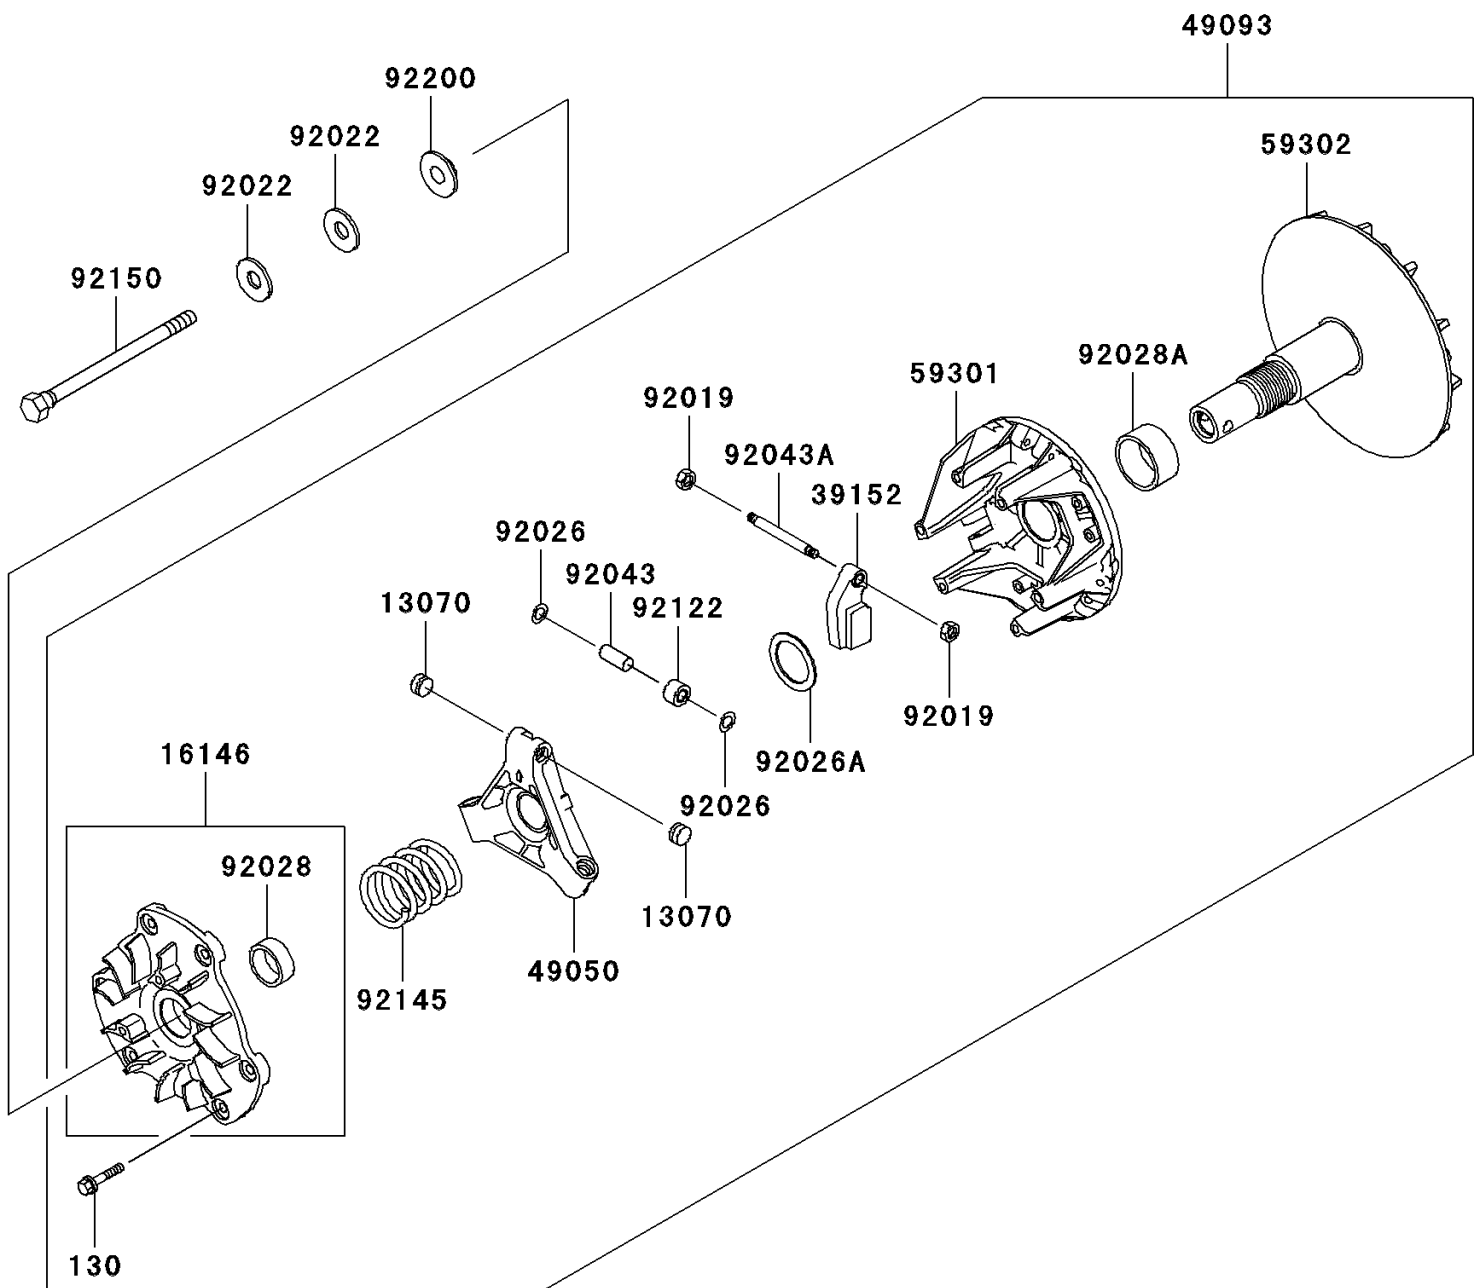

2009 MULE™ 4010 Trans4x4® PARTS DIAGRAM

Drive Converter

E1391

2009 MULE™ 4010 Trans4x4® PARTS LIST

Drive Converter

ITEM NAME	PART NUMBER	QUANTITY
BOLT-FLANGED,6X30 (Ref # 130)	130CA0630	1
GUIDE (Ref # 13070)	13070-1330	1
COVER-ASSY (Ref # 16146)	16146-1219	1
WEIGHT-RAMP (Ref # 39152)	39152-1078	1
SPIDER (Ref # 49050)	49050-0013	1
CONVERTER-ASSY-DRIVE (Ref # 49093)	49093-0023	1
SHEAVE-MOVABLE (Ref # 59301)	59301-1060	1
SHEAVE-COMP (Ref # 59302)	59302-1085	1
NUT,LOCK,6MM (Ref # 92019)	92019-008	1
WASHER,SPECIAL CONICAL (Ref # 92022)	92022-1901	1
SPACER (Ref # 92026)	92026-1512	1
SPACER,32.3X44.3X3.6 (Ref # 92026A)	92026-1591	1
BUSHING (Ref # 92028)	92028-1861	1
BUSHING (Ref # 92028A)	92028-1864	1
PIN (Ref # 92043)	92043-1572	1
PIN (Ref # 92043A)	92043-1573	1
ROLLER (Ref # 92122)	92122-1204	1
SPRING,YELLOW PAINT (Ref # 92145)	92145-0639	1
BOLT,12X163.5 (Ref # 92150)	92150-1008	1
WASHER (Ref # 92200)	92200-1401	1