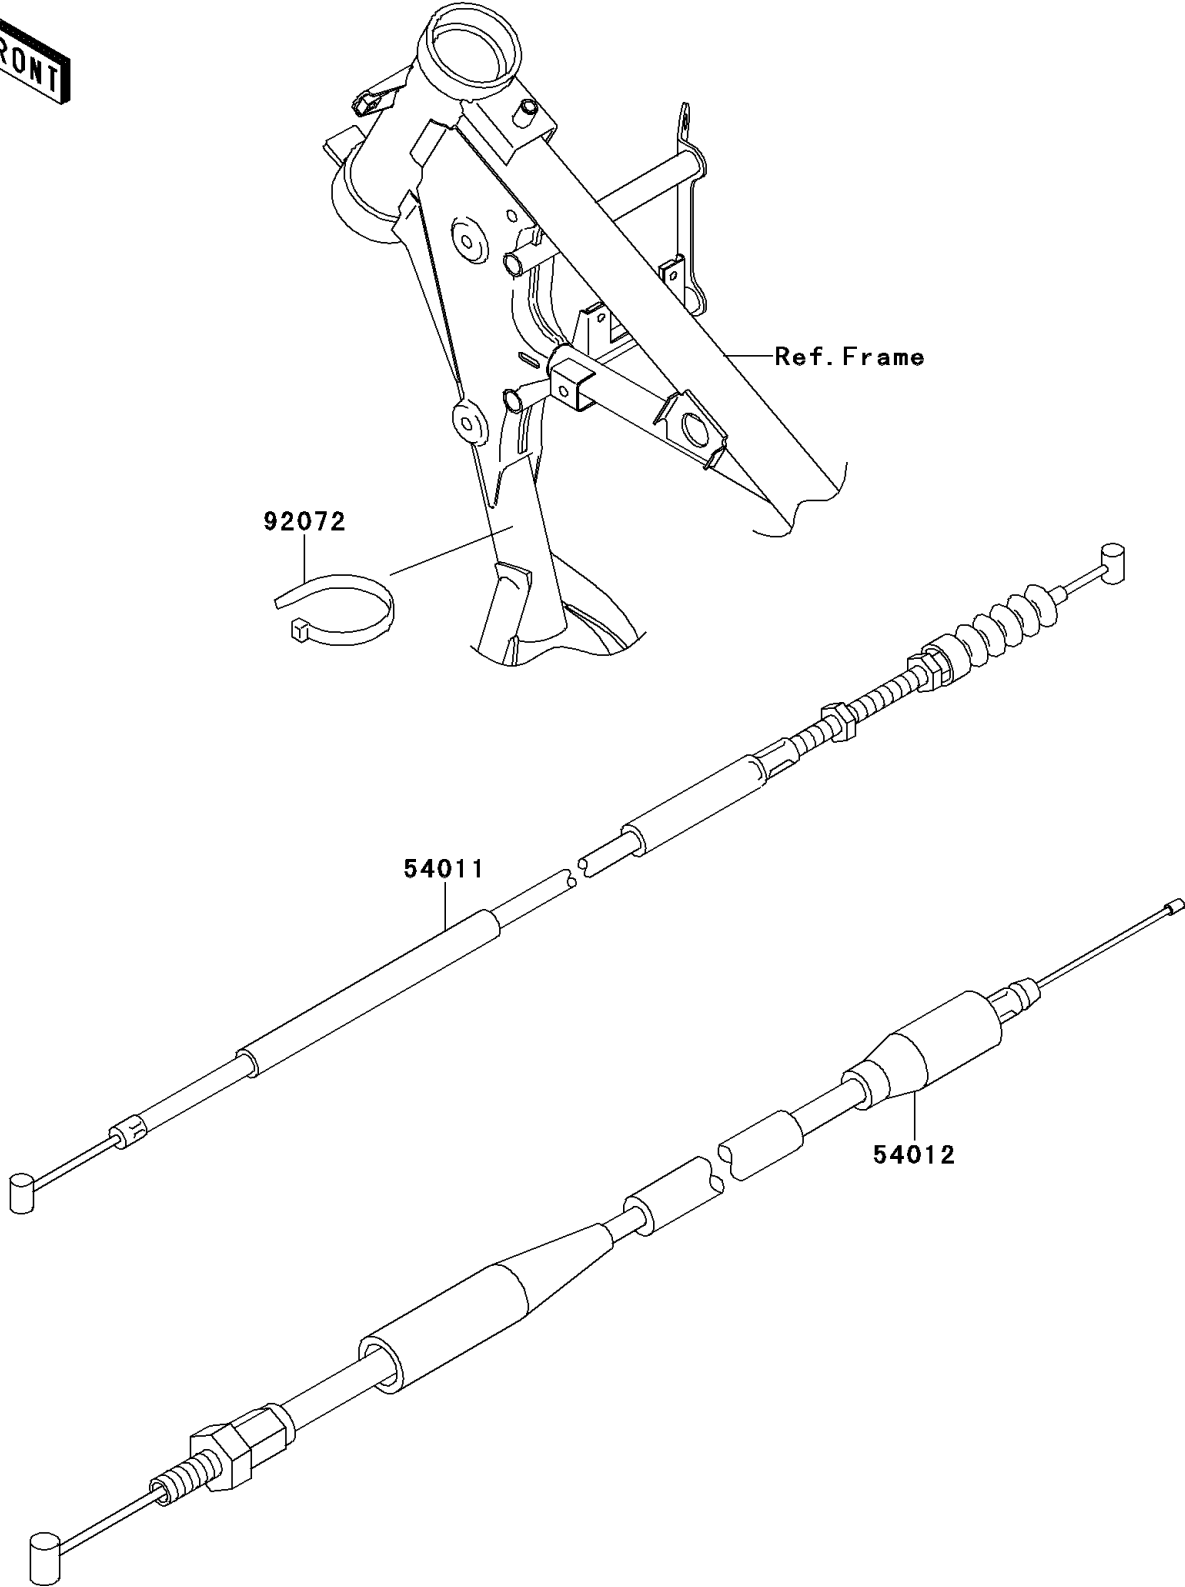

2010 PARTS DIAGRAM

Cables

F2540

2010 PARTS LIST

Cables

ITEM NAME	PART NUMBER	QUANTITY
CABLE-CLUTCH (Ref # 54011)	54011-1415	1
CABLE-THROTTLE (Ref # 54012)	54012-0095	1
BAND,L=140 (Ref # 92072)	92072-1293	1