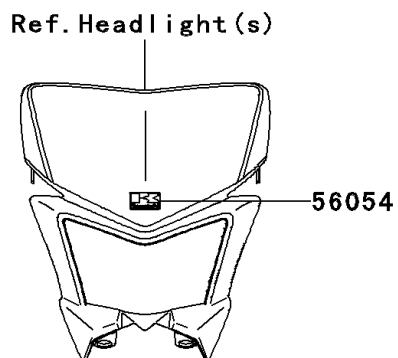

2008 KLX™450R PARTS DIAGRAM

Decals(A8F)

F2861

2008 KLX™450R PARTS LIST

Decals(ABF)

ITEM NAME	PART NUMBER	QUANTITY
MARK,SHROUD,KAWASAKI (Ref # 56052)	56052-0886	1
MARK,K.KAWASAKI (Ref # 56054)	56054-0036	1
MARK,AIR CLEANER COVER,KLX450R (Ref # 56054A)	56054-0037	1
MARK,SIDE COVER,FR,LH (Ref # 56054B)	56054-0038	1
MARK,SIDE COVER,RH,KLX450R (Ref # 56054C)	56054-0039	1
PATTERN,SHROUD,LH (Ref # 56067)	56067-0971	1
PATTERN,SHROUD,RH (Ref # 56067A)	56067-0972	1