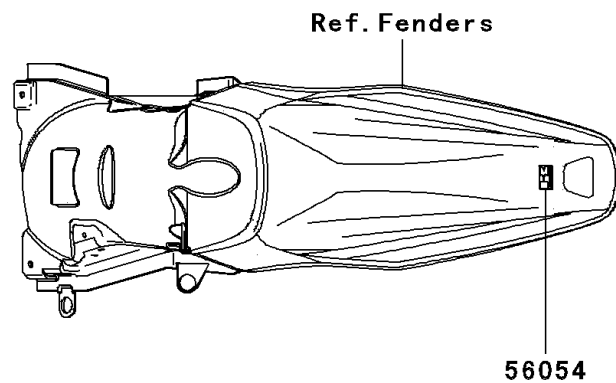

2008 KLX™450R PARTS DIAGRAM

Decals(A8F)

F2861

2008 KLX™450R PARTS LIST

Decals(ABF)

ITEM NAME	PART NUMBER	QUANTITY
MARK,SHROUD,KAWASAKI (Ref # 56052)	56052-0886	1
MARK,K.KAWASAKI (Ref # 56054)	56054-0036	1
MARK,AIR CLEANER COVER,KLX450R (Ref # 56054A)	56054-0037	1
MARK,SIDE COVER,FR,LH (Ref # 56054B)	56054-0038	1
MARK,SIDE COVER,RH,KLX450R (Ref # 56054C)	56054-0039	1
PATTERN,SHROUD,LH (Ref # 56067)	56067-0971	1
PATTERN,SHROUD,RH (Ref # 56067A)	56067-0972	1