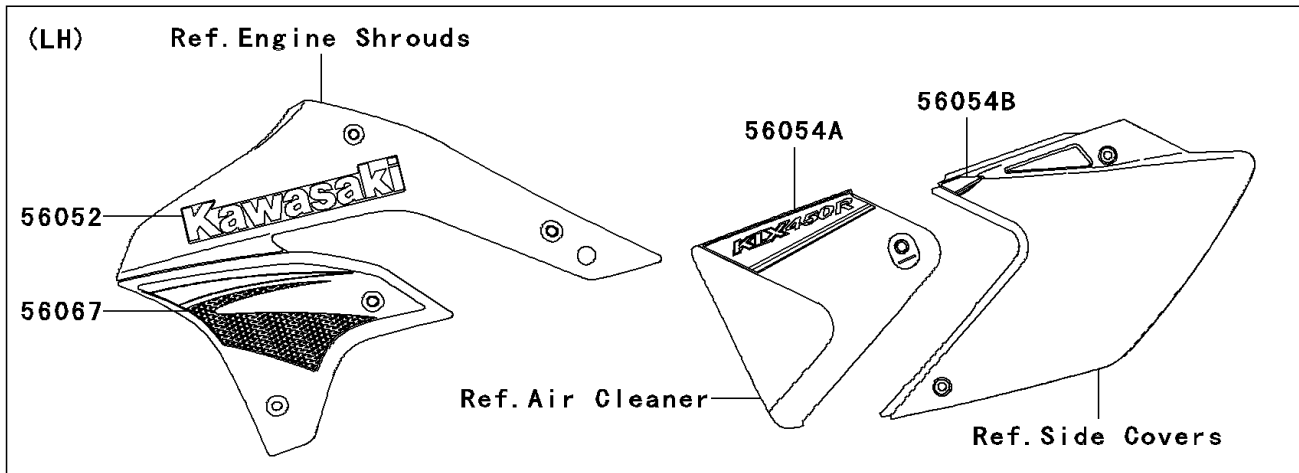

2008 KLX™450R PARTS DIAGRAM

Decals(A8F)

F2861

2008 KLX™450R PARTS LIST

Decals(ABF)

ITEM NAME	PART NUMBER	QUANTITY
MARK,SHROUD,KAWASAKI (Ref # 56052)	56052-0886	1
MARK,K.KAWASAKI (Ref # 56054)	56054-0036	1
MARK,AIR CLEANER COVER,KLX450R (Ref # 56054A)	56054-0037	1
MARK,SIDE COVER,FR,LH (Ref # 56054B)	56054-0038	1
MARK,SIDE COVER,RH,KLX450R (Ref # 56054C)	56054-0039	1
PATTERN,SHROUD,LH (Ref # 56067)	56067-0971	1
PATTERN,SHROUD,RH (Ref # 56067A)	56067-0972	1