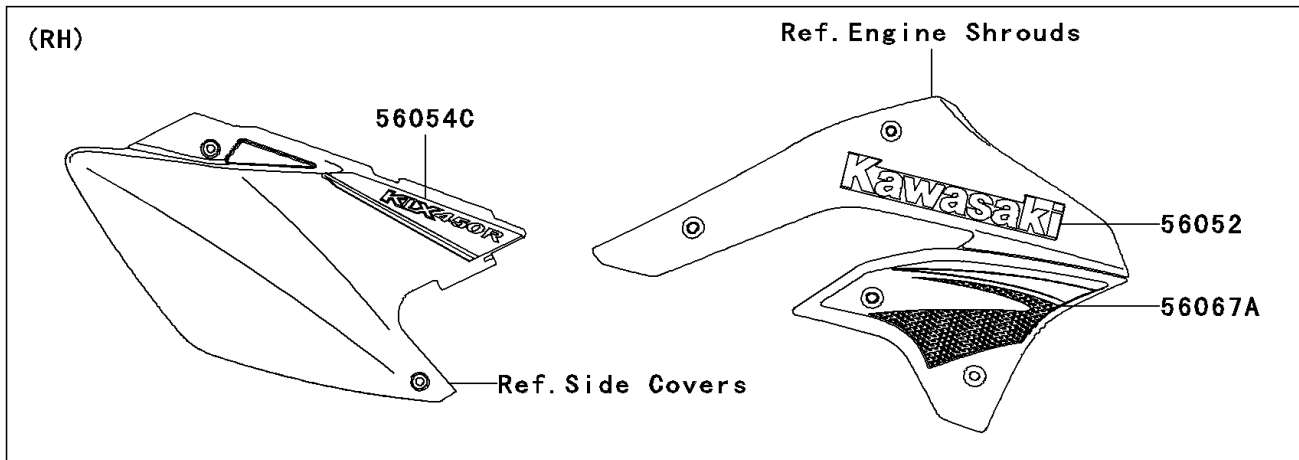

2008 KLX™450R PARTS DIAGRAM

Decals(A8F)

F2861

2008 KLX™450R PARTS LIST

Decals(ABF)

ITEM NAME	PART NUMBER	QUANTITY
MARK,SHROUD,KAWASAKI (Ref # 56052)	56052-0886	1
MARK,K.KAWASAKI (Ref # 56054)	56054-0036	1
MARK,AIR CLEANER COVER,KLX450R (Ref # 56054A)	56054-0037	1
MARK,SIDE COVER,FR,LH (Ref # 56054B)	56054-0038	1
MARK,SIDE COVER,RH,KLX450R (Ref # 56054C)	56054-0039	1
PATTERN,SHROUD,LH (Ref # 56067)	56067-0971	1
PATTERN,SHROUD,RH (Ref # 56067A)	56067-0972	1