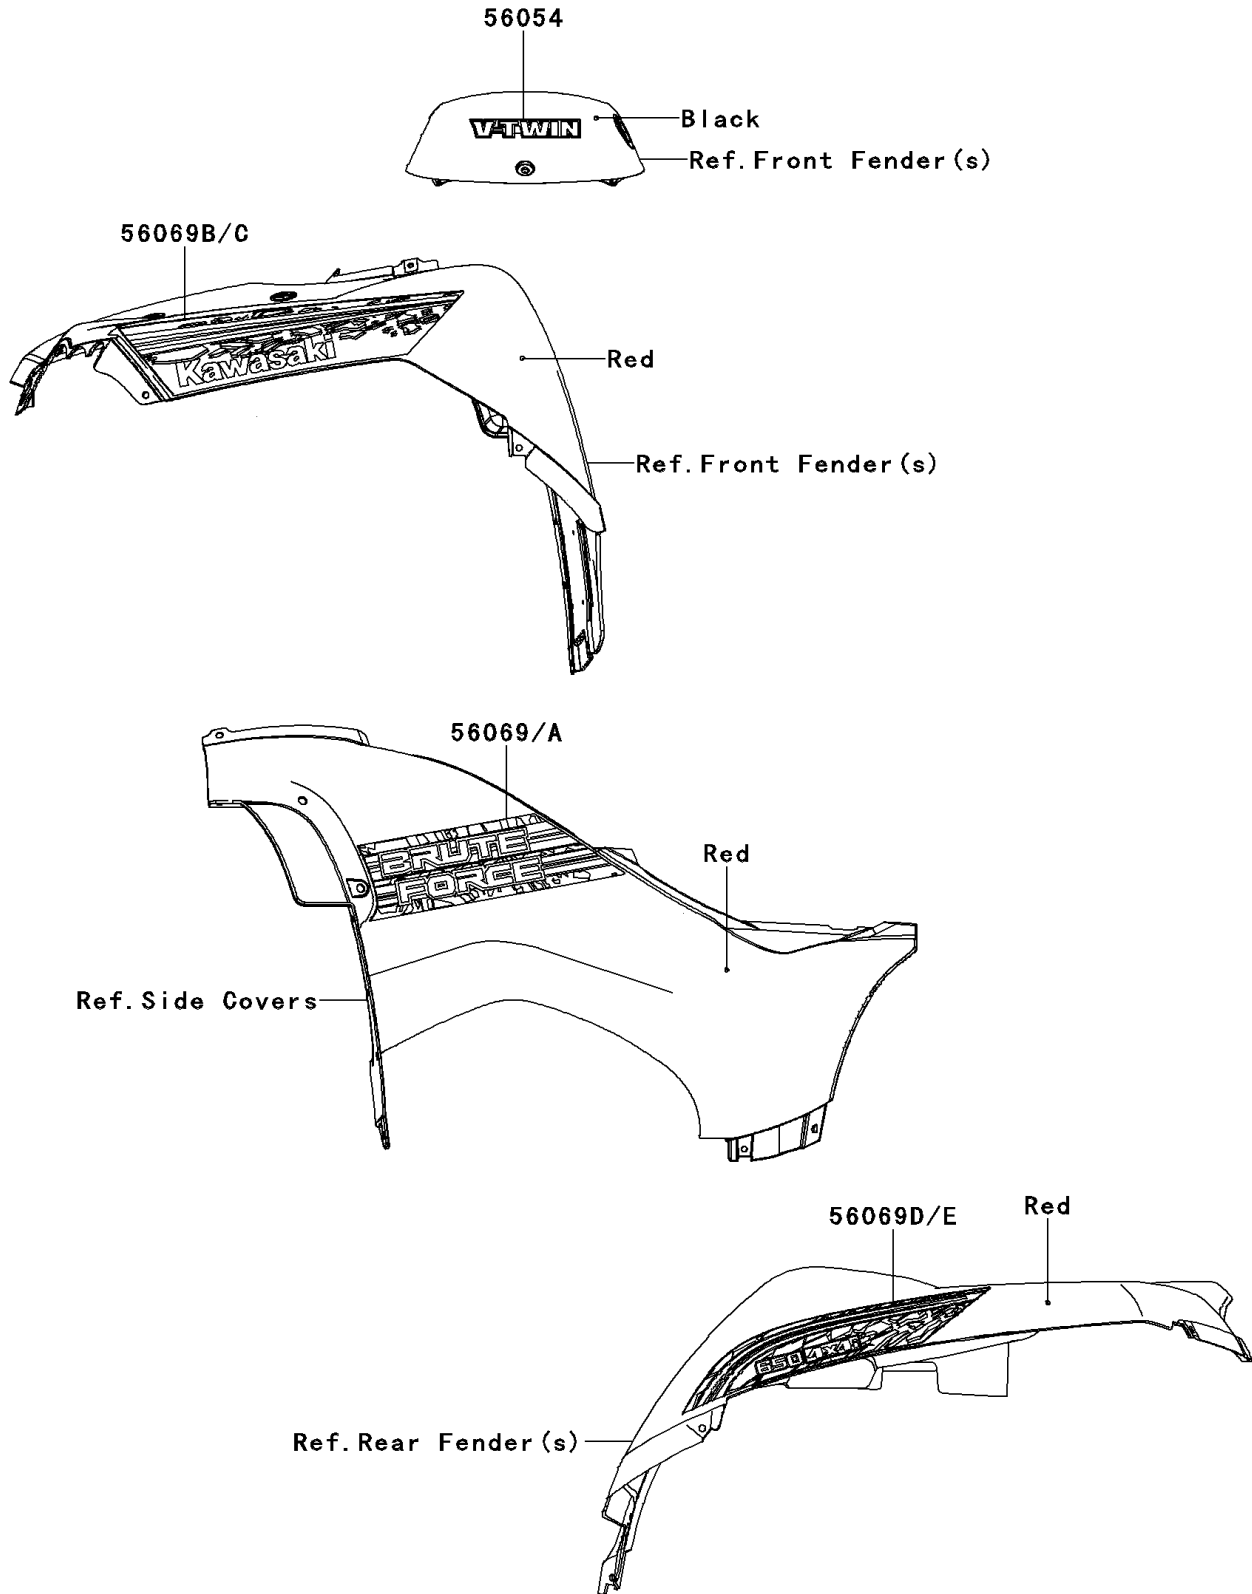

## 2011 Brute Force® 650 4x4i PARTS DIAGRAM

Decals(Red)(FBF)

F2861

## 2011 Brute Force® 650 4x4i PARTS LIST

Decals(Red)(FBF)

ITEM NAME	PART NUMBER	QUANTITY
MARK,FR FENDER,V-TWIN (Ref # 56054)	56054-0230	1
PATTERN,SIDE COVER,LH (Ref # 56069)	56069-0690	1
PATTERN,SIDE COVER,RH (Ref # 56069A)	56069-0691	1
PATTERN,FR FENDER,LH (Ref # 56069B)	56069-0692	1
PATTERN,FR FENDER,RH (Ref # 56069C)	56069-0693	1
PATTERN,RR FENDER,LH (Ref # 56069D)	56069-0694	1
PATTERN,RR FENDER,RH (Ref # 56069E)	56069-0695	1