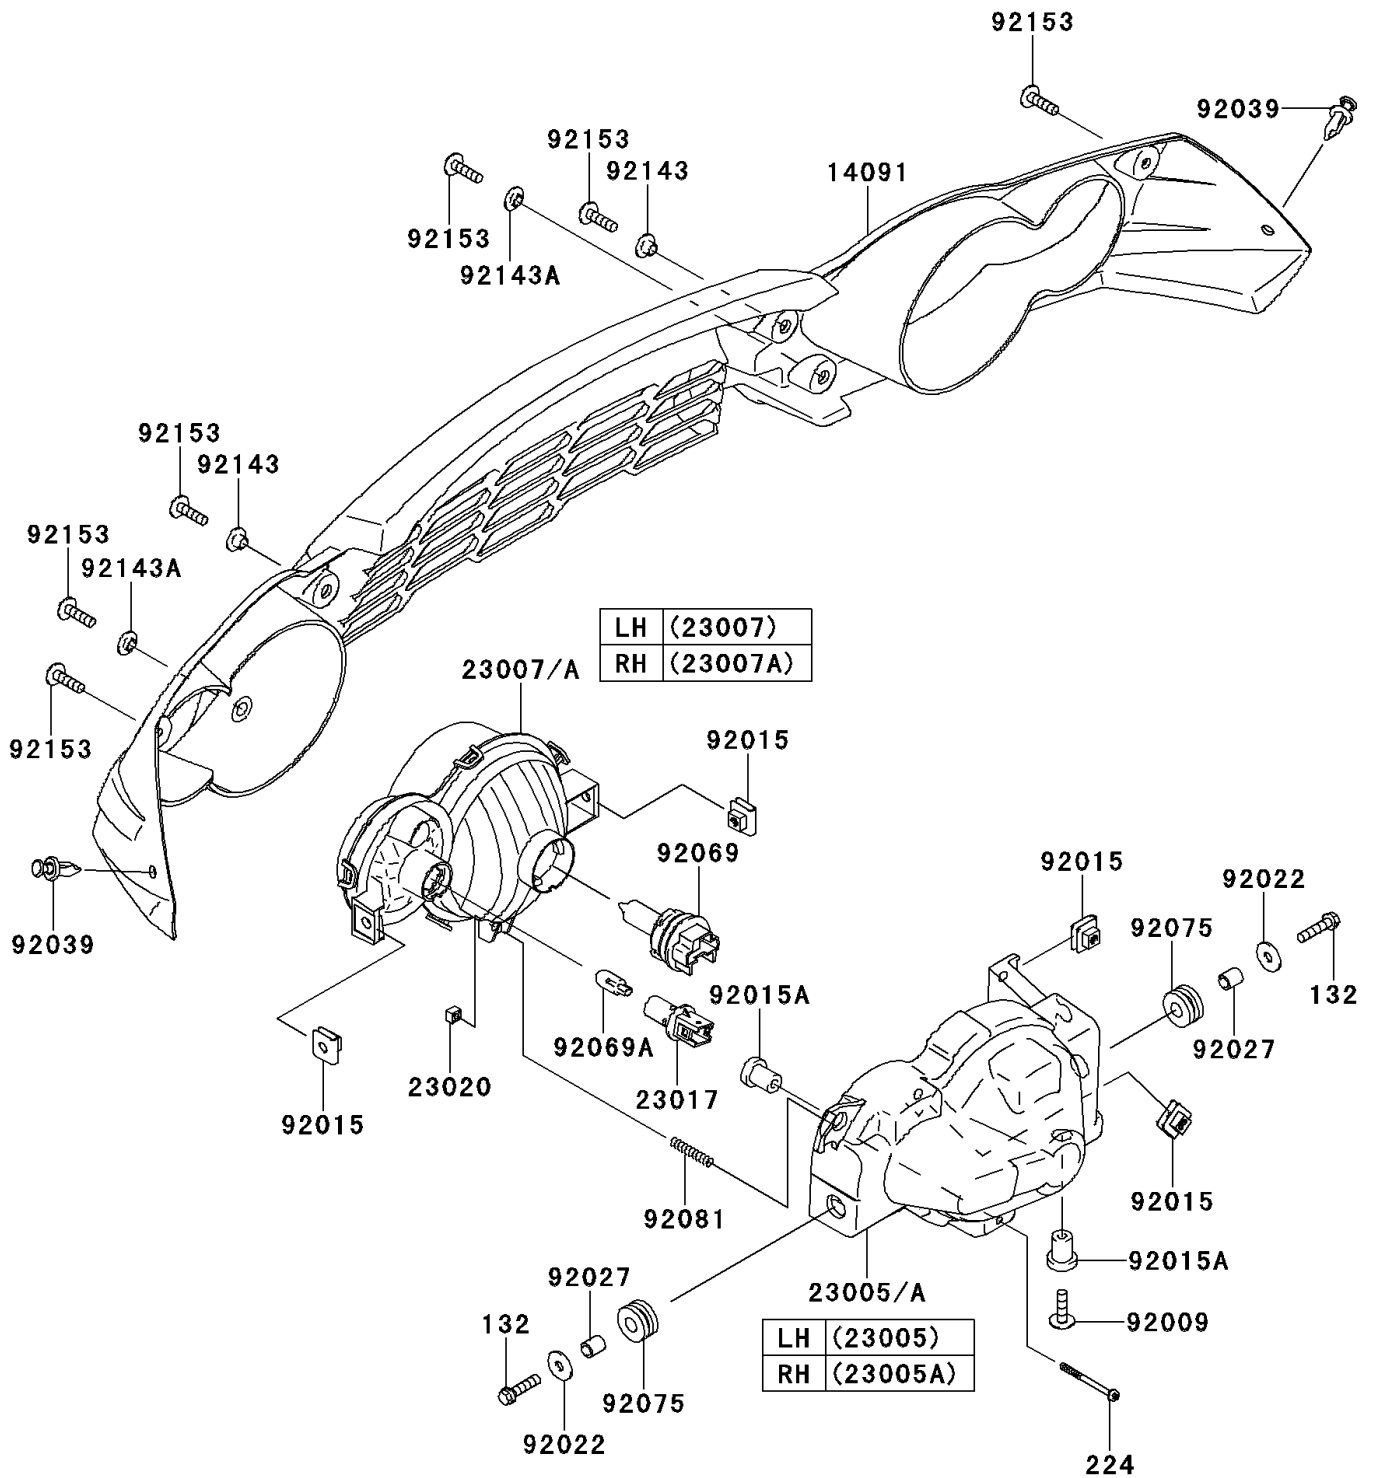

2011 Brute Force® 650 4x4i PARTS DIAGRAM

Headlight(s)

F2710

2011 Brute Force® 650 4x4i PARTS LIST

Headlight(s)

| ITEM NAME | PART NUMBER | QUANTITY |
|---------------------------------------|---------------|----------|
| BOLT-FLANGED-SMALL,6X25 (Ref # 132) | 132BA0625 | 1 |
| SCREW-PAN-WP-CROS,4X45 (Ref # 224) | 224AA0445 | 1 |
| COVER,HEAD LAMP,F.BLACK (Ref # 14091) | 14091-0736-6Z | 1 |
| BODY-COMP-HEAD LAMP,LH (Ref # 23005) | 23005-0006 | 1 |
| BODY-COMP-HEAD LAMP,RH (Ref # 23005A) | 23005-0007 | 1 |
| LENS-COMP,HEAD LAMP,LH (Ref # 23007) | 23007-0024 | 1 |
| LENS-COMP,HEAD LAMP,RH (Ref # 23007A) | 23007-0025 | 1 |
| SOCKET,HEAD LAMP (Ref # 23017) | 23017-0001 | 1 |
| NUT,4MM,FOCUS ADJUST (Ref # 23020) | 23020-018 | 1 |
| SCREW,6X22,BLACK (Ref # 92009) | 92009-1256 | 1 |
| NUT,6MM (Ref # 92015) | 92015-1094 | 1 |
| NUT,RUBBER,6MM (Ref # 92015A) | 92015-1692 | 1 |
| WASHER,6.5X20X1.6 (Ref # 92022) | 92022-125 | 1 |
| COLLAR,6.8X10X12 (Ref # 92027) | 92027-162 | 1 |
| RIVET (Ref # 92039) | 92039-1229 | 1 |
| BULB,12V 40/40W (Ref # 92069) | 92069-0005 | 1 |
| BULB,12V 5W (Ref # 92069A) | 92069-0006 | 1 |
| DAMPER (Ref # 92075) | 92075-1690 | 1 |
| SPRING,FOCUS ADJUST (Ref # 92081) | 92081-1896 | 1 |
| COLLAR (Ref # 92143) | 92143-1057 | 1 |
| COLLAR (Ref # 92143A) | 92143-1087 | 1 |
| BOLT,SOCKET,6X22 (Ref # 92153) | 92153-0574 | 1 |